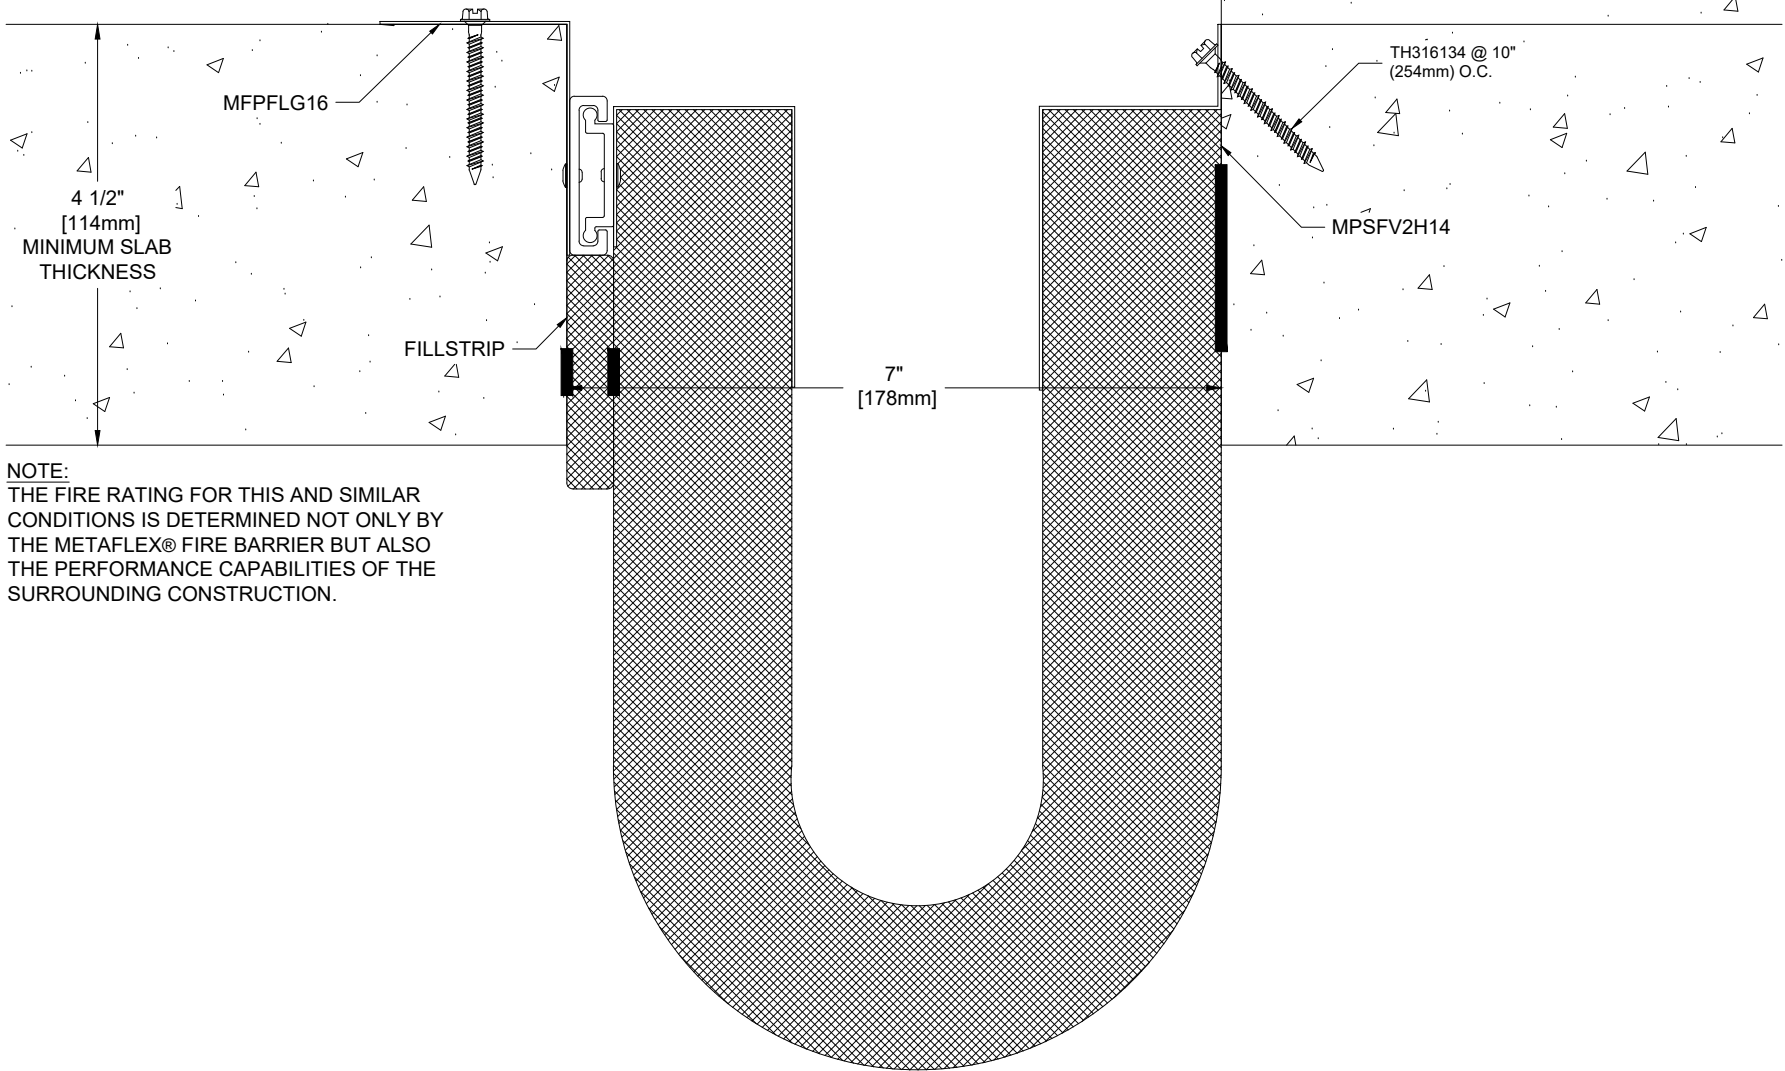

MPSFV2H14

FLOOR FIRE BARRIER
 2 HOUR RATED
 MAXIMUM OPENING 14" (356mm)
 INTERTEK LISTING # BA/EC 120-01

A MINIMUM 3/16" THICK ALUMINUM COVER IS REQUIRED TO MAINTAIN 2 HOUR RATING (BY OTHERS)

NOTE:
 THE FIRE RATING FOR THIS AND SIMILAR
 CONDITIONS IS DETERMINED NOT ONLY BY
 THE METAFLEX® FIRE BARRIER BUT ALSO
 THE PERFORMANCE CAPABILITIES OF THE
 SURROUNDING CONSTRUCTION.