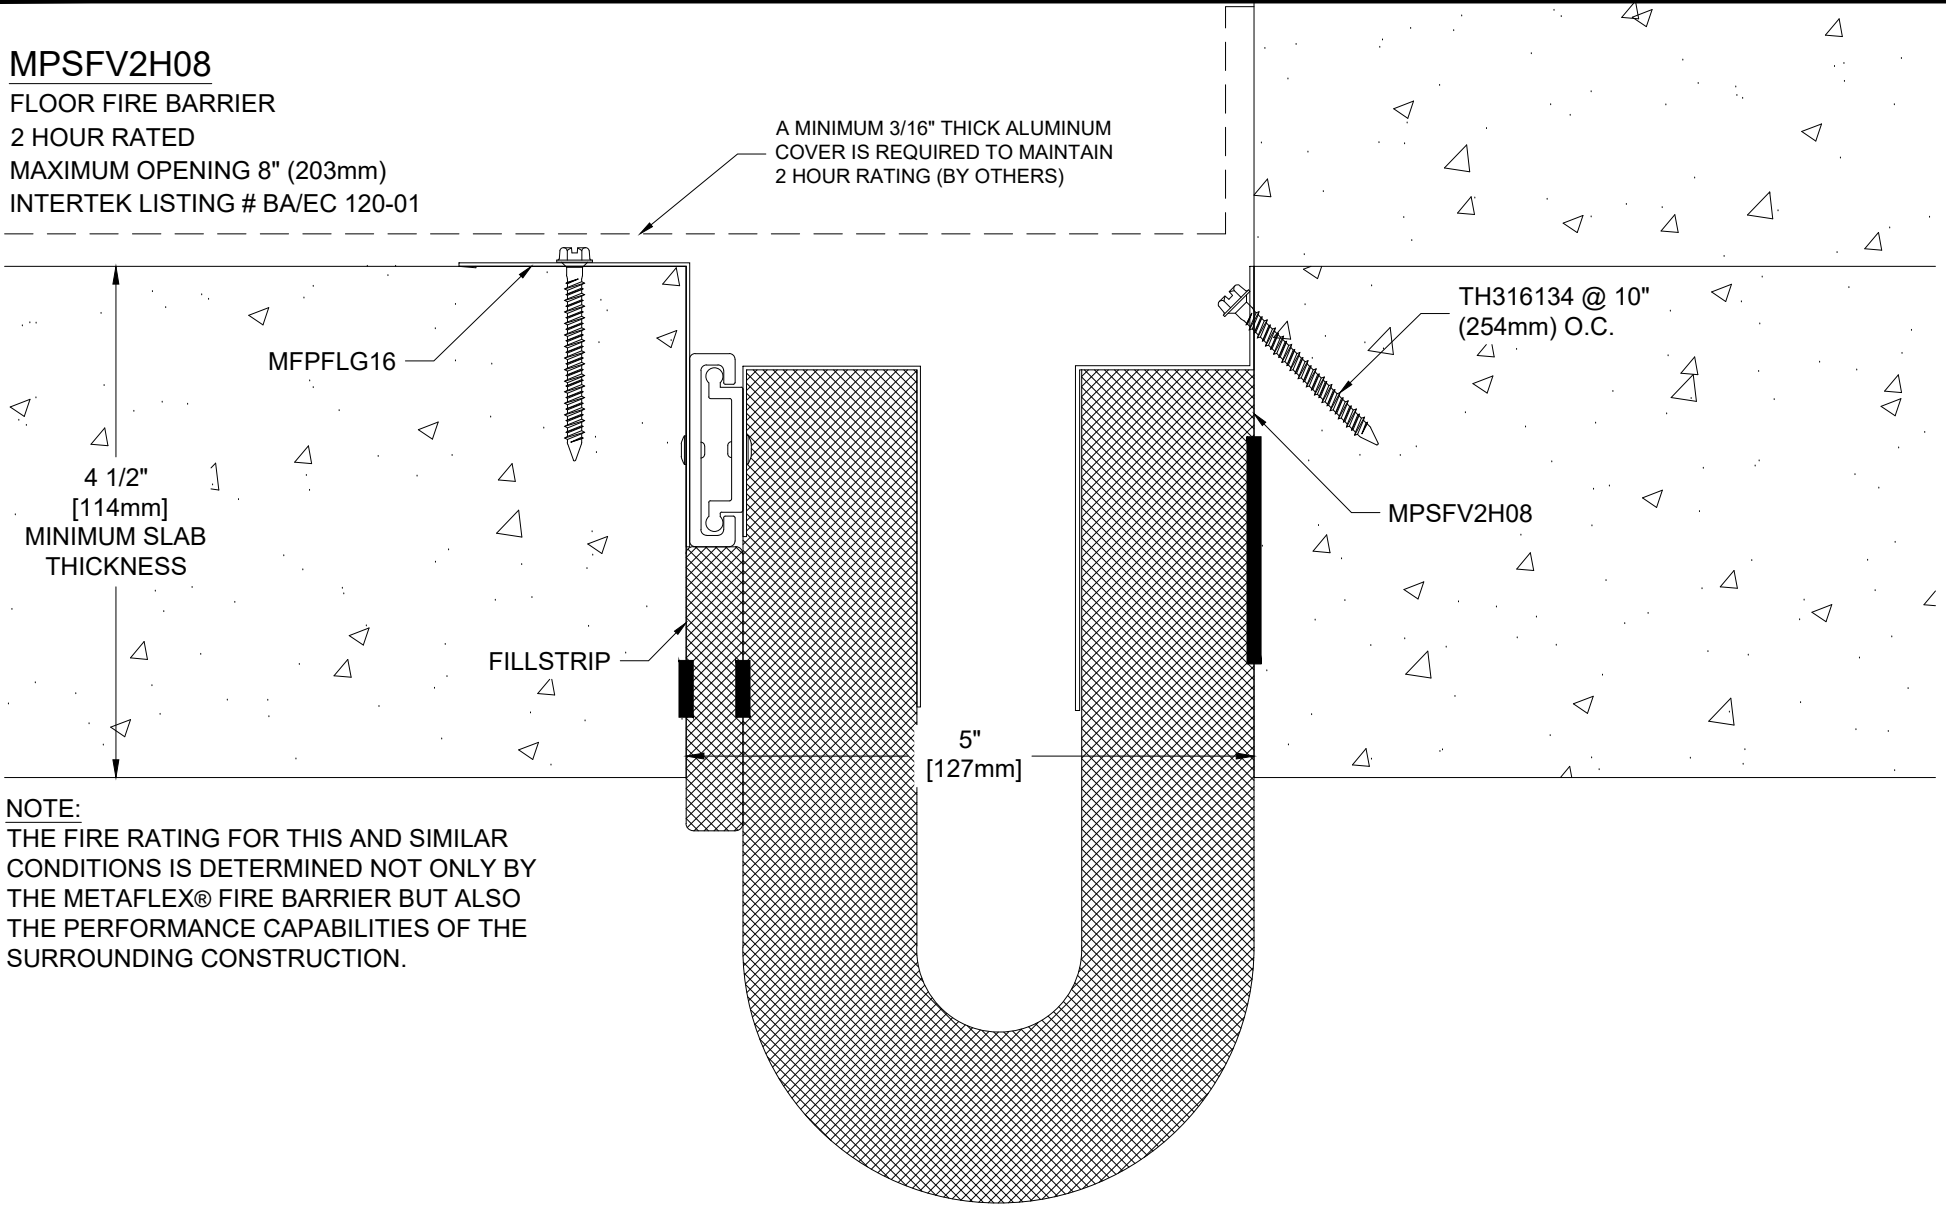

MPSFV2H08

FLOOR FIRE BARRIER
 2 HOUR RATED
 MAXIMUM OPENING 8" (203mm)
 INTERTEK LISTING # BA/EC 120-01

A MINIMUM 3/16" THICK ALUMINUM COVER IS REQUIRED TO MAINTAIN 2 HOUR RATING (BY OTHERS)

NOTE:
 THE FIRE RATING FOR THIS AND SIMILAR CONDITIONS IS DETERMINED NOT ONLY BY THE METAFLEX® FIRE BARRIER BUT ALSO THE PERFORMANCE CAPABILITIES OF THE SURROUNDING CONSTRUCTION.