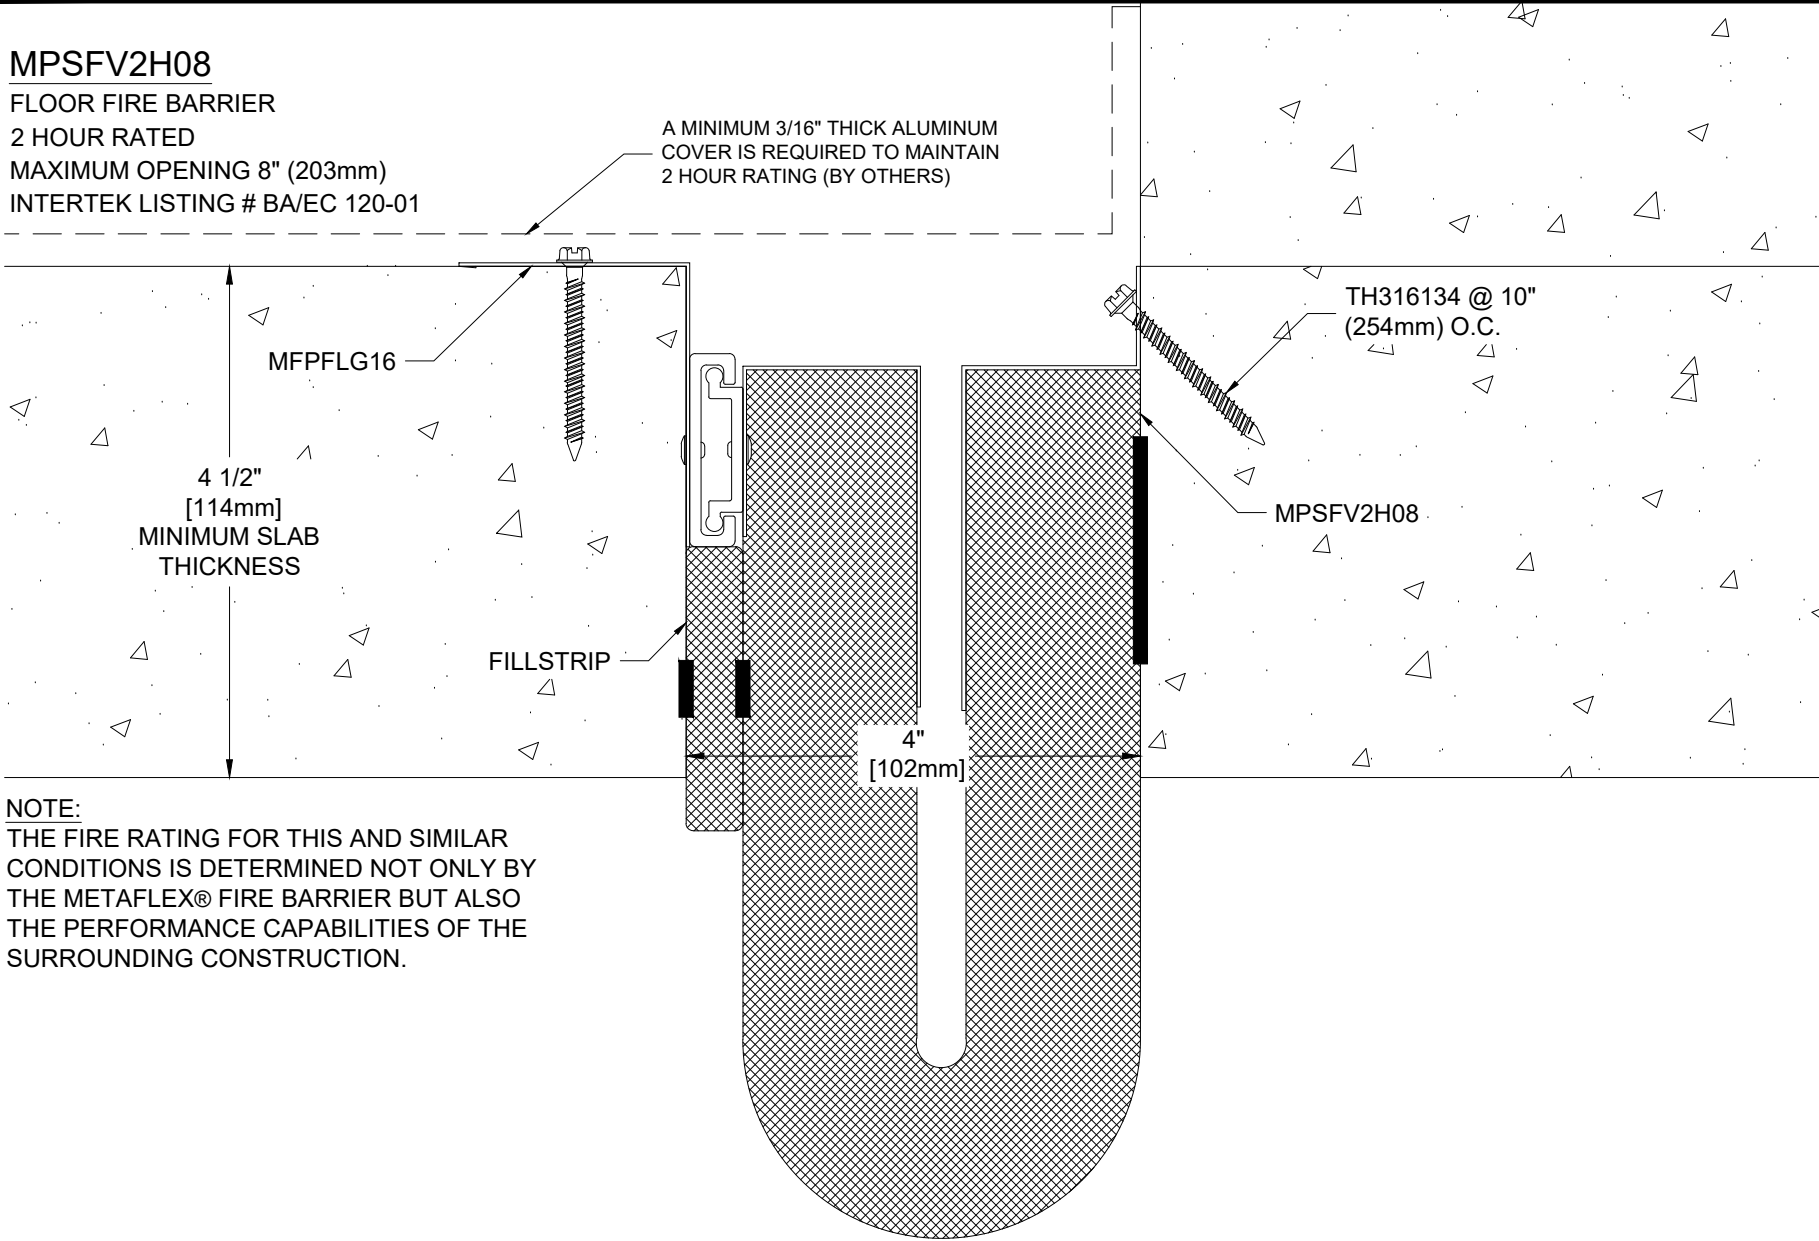

MPSFV2H08

FLOOR FIRE BARRIER
 2 HOUR RATED
 MAXIMUM OPENING 8" (203mm)
 INTERTEK LISTING # BA/EC 120-01

A MINIMUM 3/16" THICK ALUMINUM
 COVER IS REQUIRED TO MAINTAIN
 2 HOUR RATING (BY OTHERS)

NOTE:
 THE FIRE RATING FOR THIS AND SIMILAR
 CONDITIONS IS DETERMINED NOT ONLY BY
 THE METAFLEX® FIRE BARRIER BUT ALSO
 THE PERFORMANCE CAPABILITIES OF THE
 SURROUNDING CONSTRUCTION.