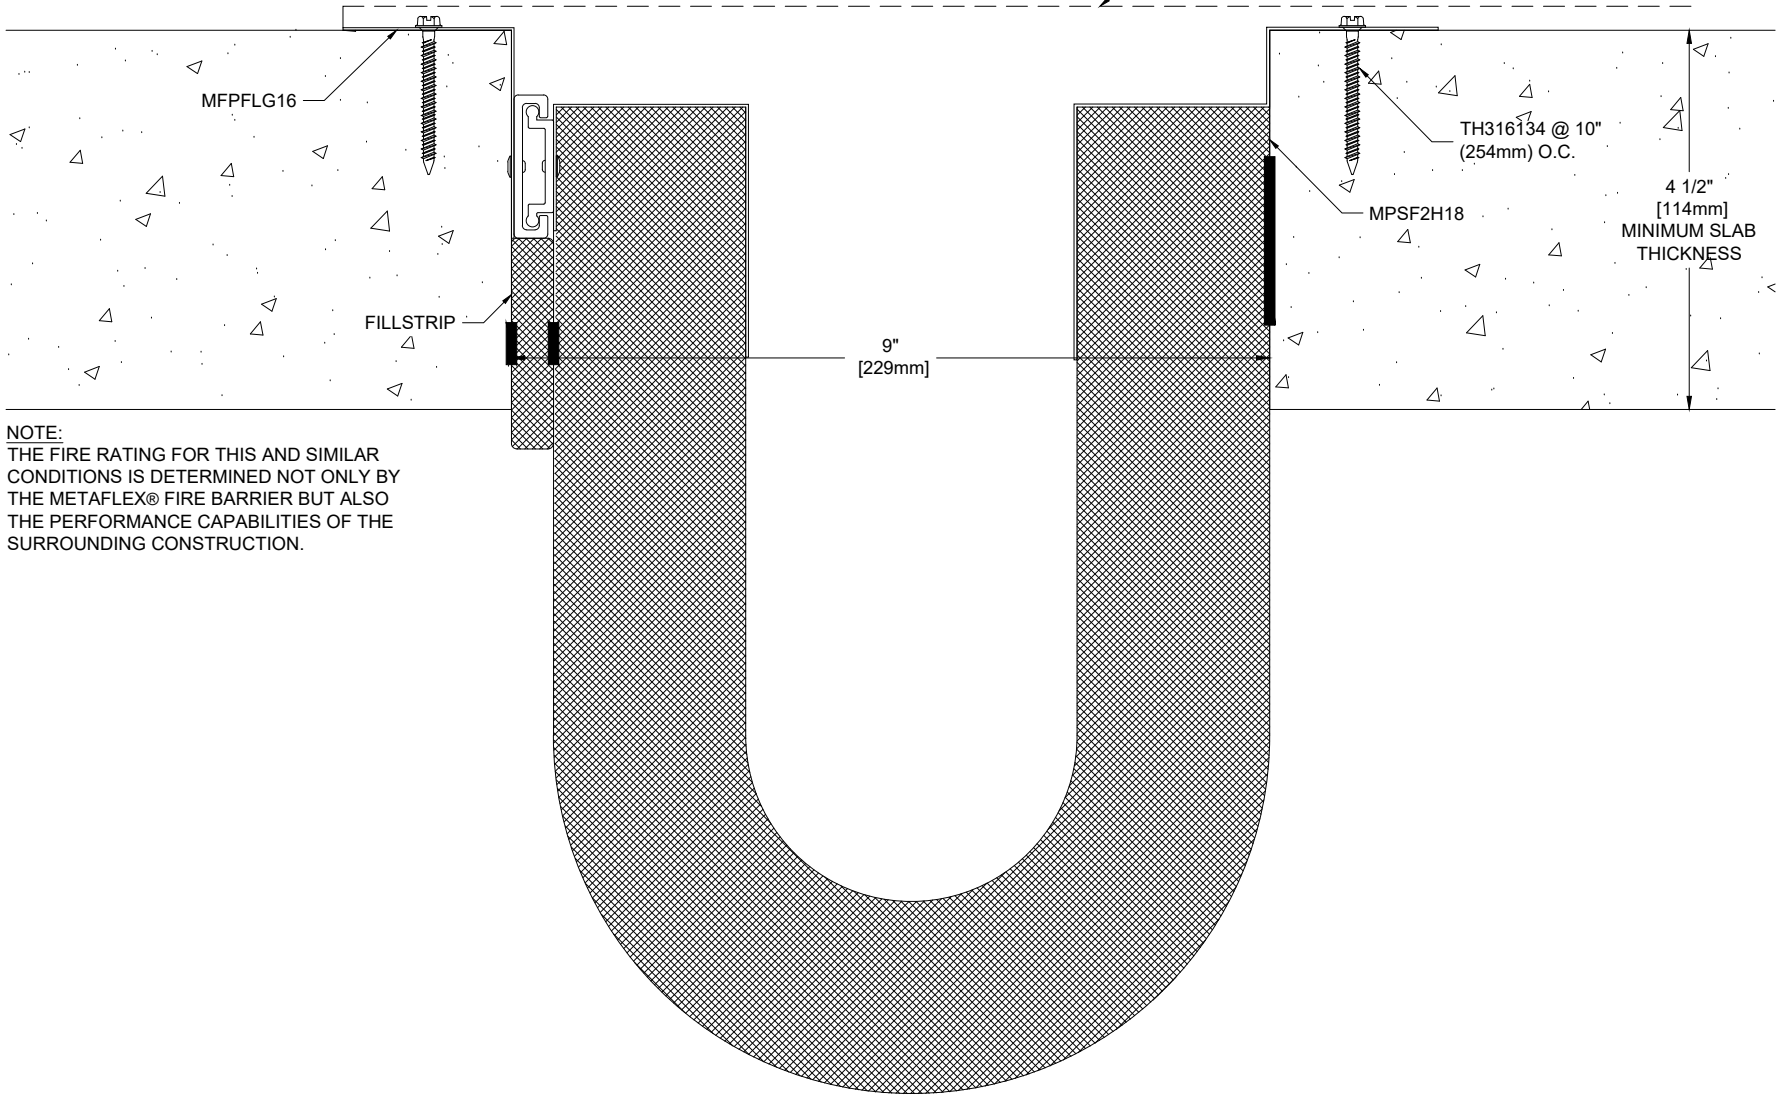

MPSF2H18
 FLOOR FIRE BARRIER
 2 HOUR RATED
 MAXIMUM OPENING 18" (457mm)
 INTERTEK LISTING # BA/EC 120-01

A MINIMUM 3/16" THICK ALUMINUM COVER IS REQUIRED TO MAINTAIN 2 HOUR RATING (BY OTHERS)

NOTE:
 THE FIRE RATING FOR THIS AND SIMILAR CONDITIONS IS DETERMINED NOT ONLY BY THE METAFLEX® FIRE BARRIER BUT ALSO THE PERFORMANCE CAPABILITIES OF THE SURROUNDING CONSTRUCTION.