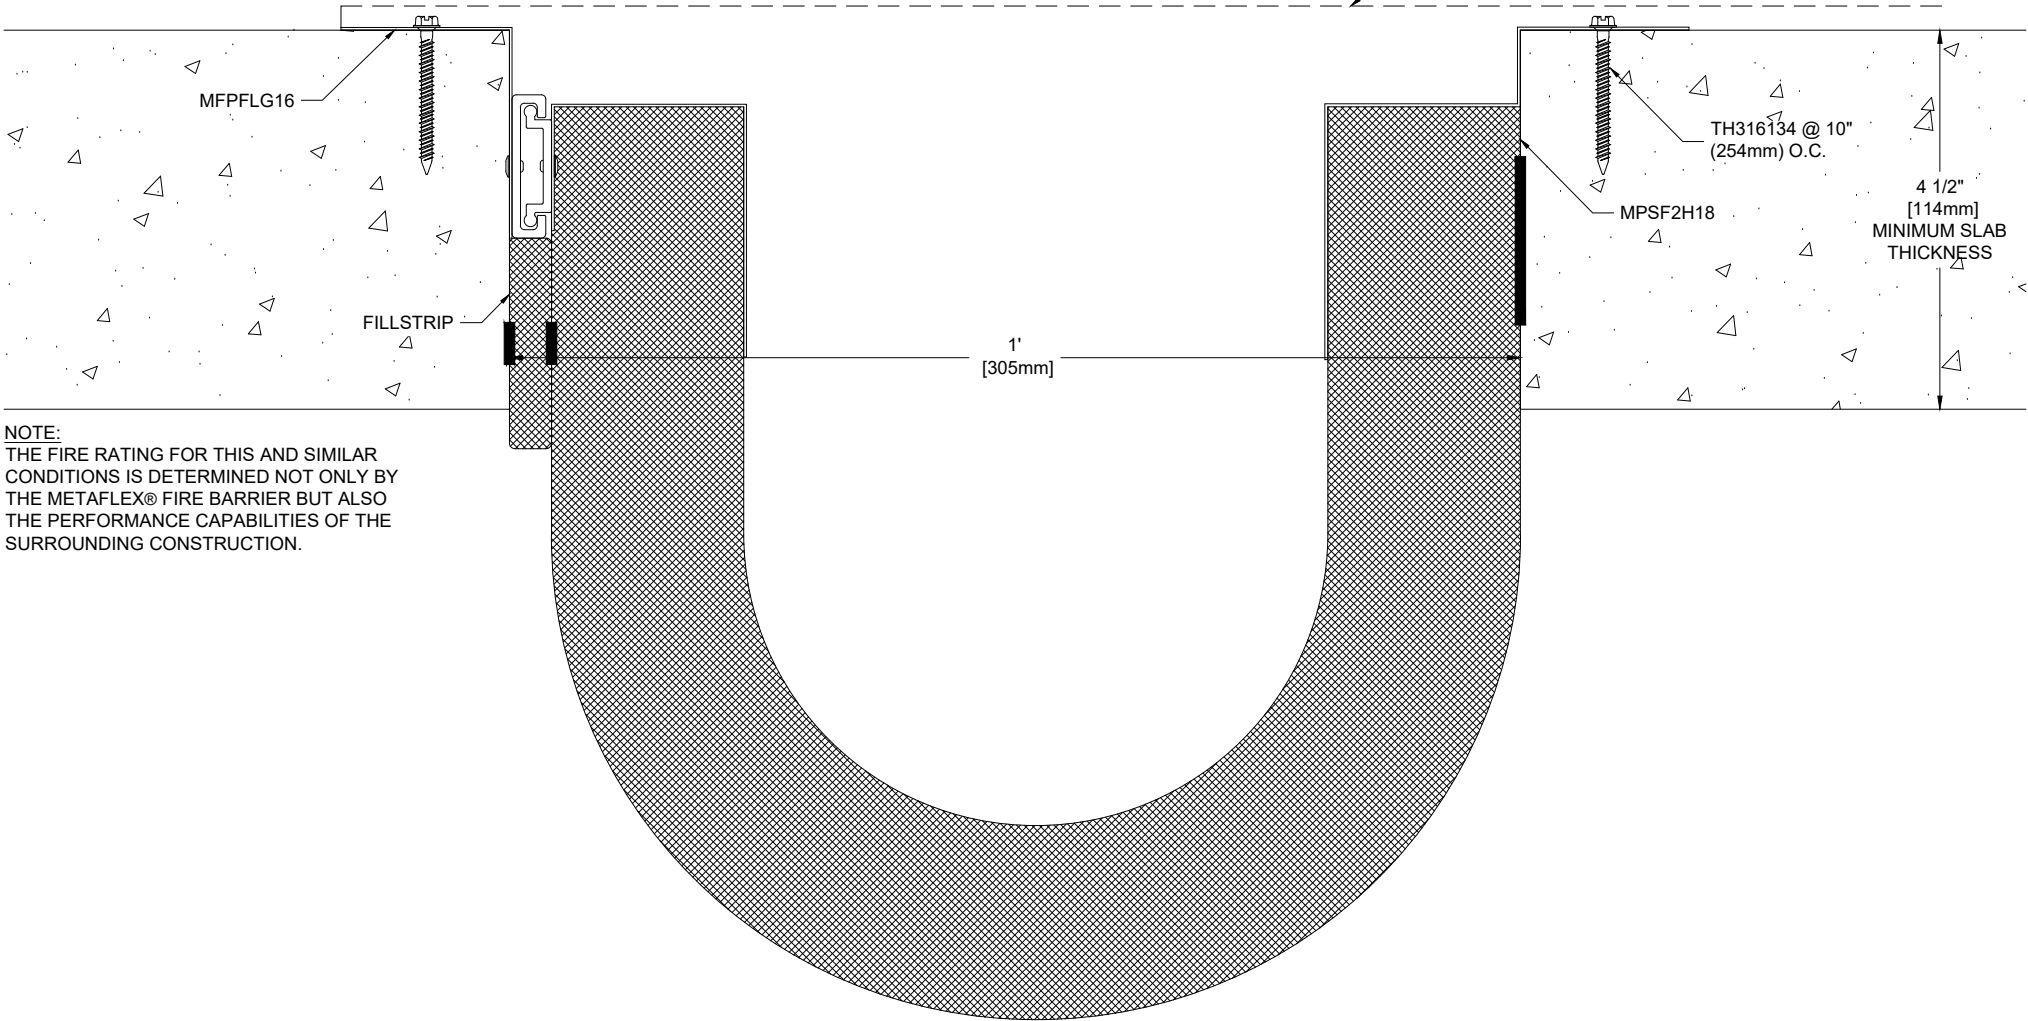

**MPSF2H18**  
 FLOOR FIRE BARRIER  
 2 HOUR RATED  
 MAXIMUM OPENING 18" (457mm)  
 INTERTEK LISTING # BA/EC 120-01

A MINIMUM 3/16" THICK ALUMINUM COVER IS REQUIRED TO MAINTAIN 2 HOUR RATING (BY OTHERS)