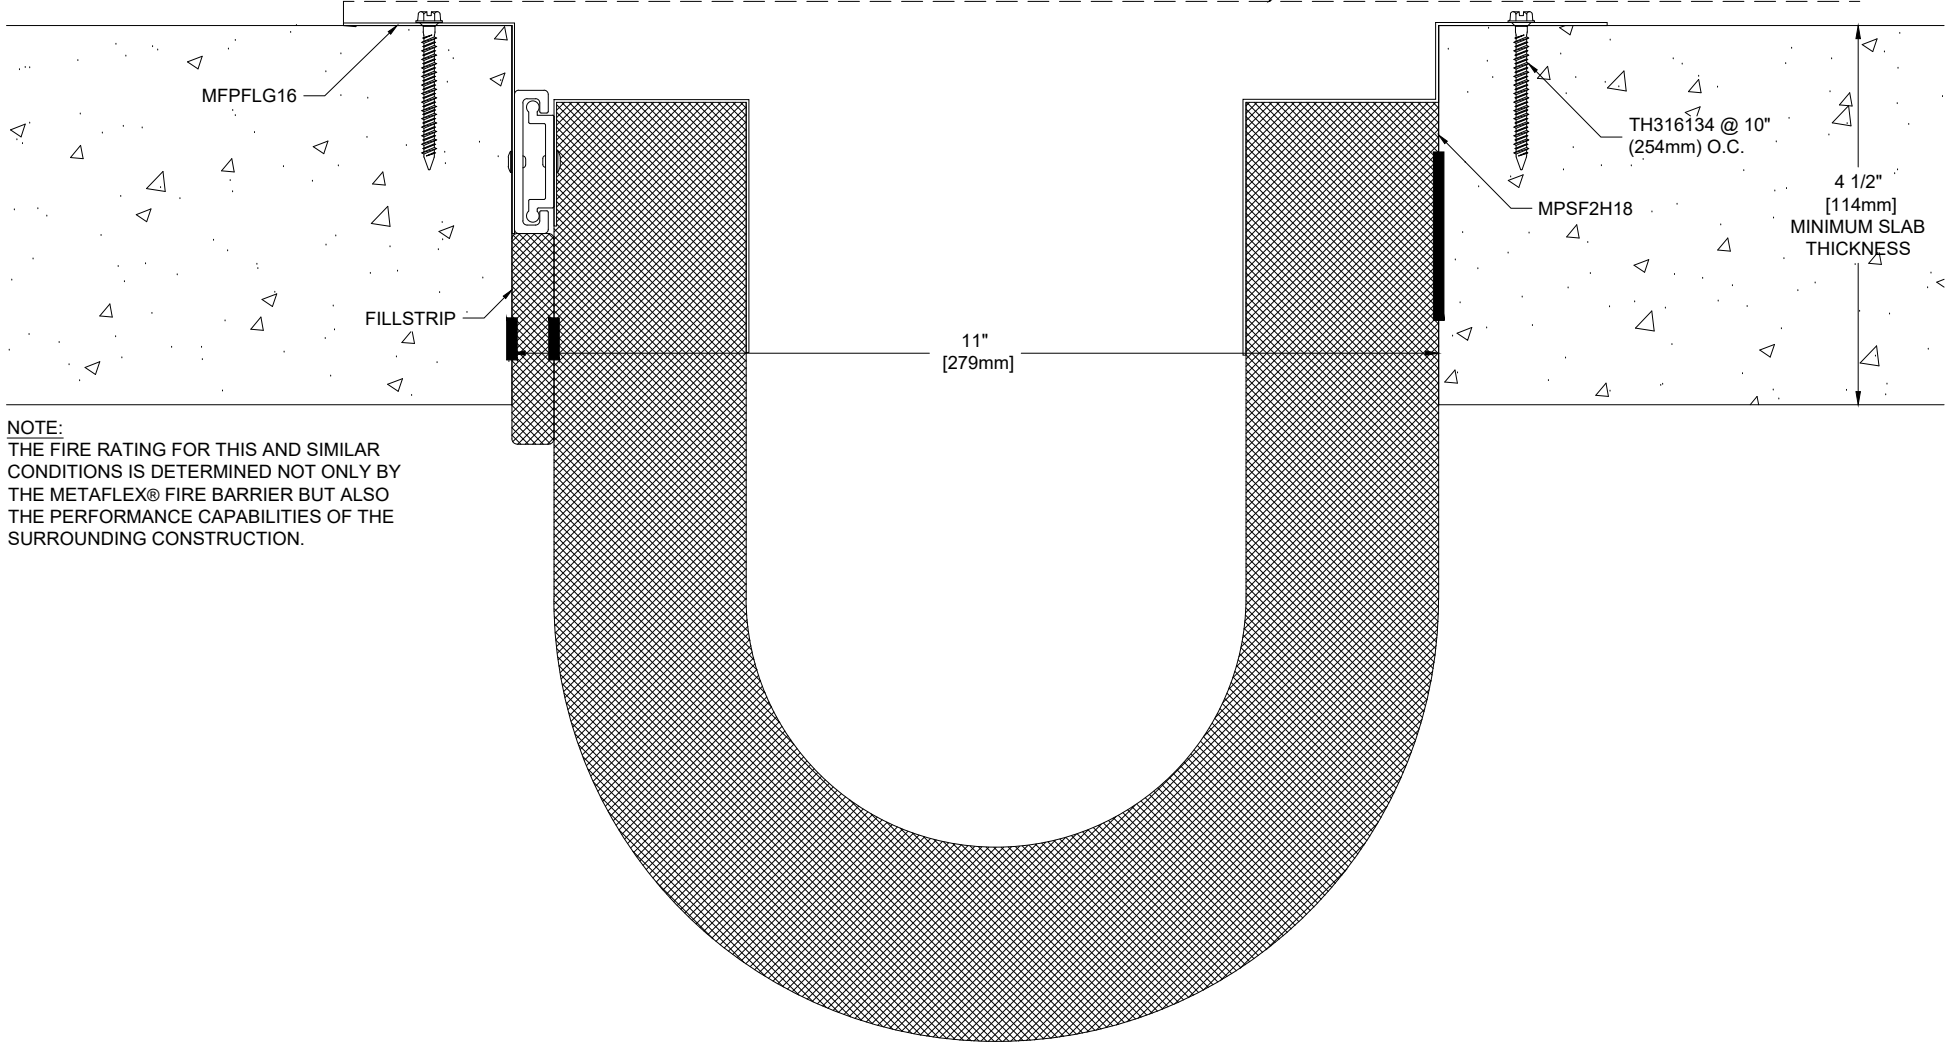

MPSF2H18
 FLOOR FIRE BARRIER
 2 HOUR RATED
 MAXIMUM OPENING 18" (457mm)
 INTERTEK LISTING # BA/EC 120-01

A MINIMUM 3/16" THICK ALUMINUM
 COVER IS REQUIRED TO MAINTAIN
 2 HOUR RATING (BY OTHERS)

NOTE:
 THE FIRE RATING FOR THIS AND SIMILAR
 CONDITIONS IS DETERMINED NOT ONLY BY
 THE METAFLEX® FIRE BARRIER BUT ALSO
 THE PERFORMANCE CAPABILITIES OF THE
 SURROUNDING CONSTRUCTION.