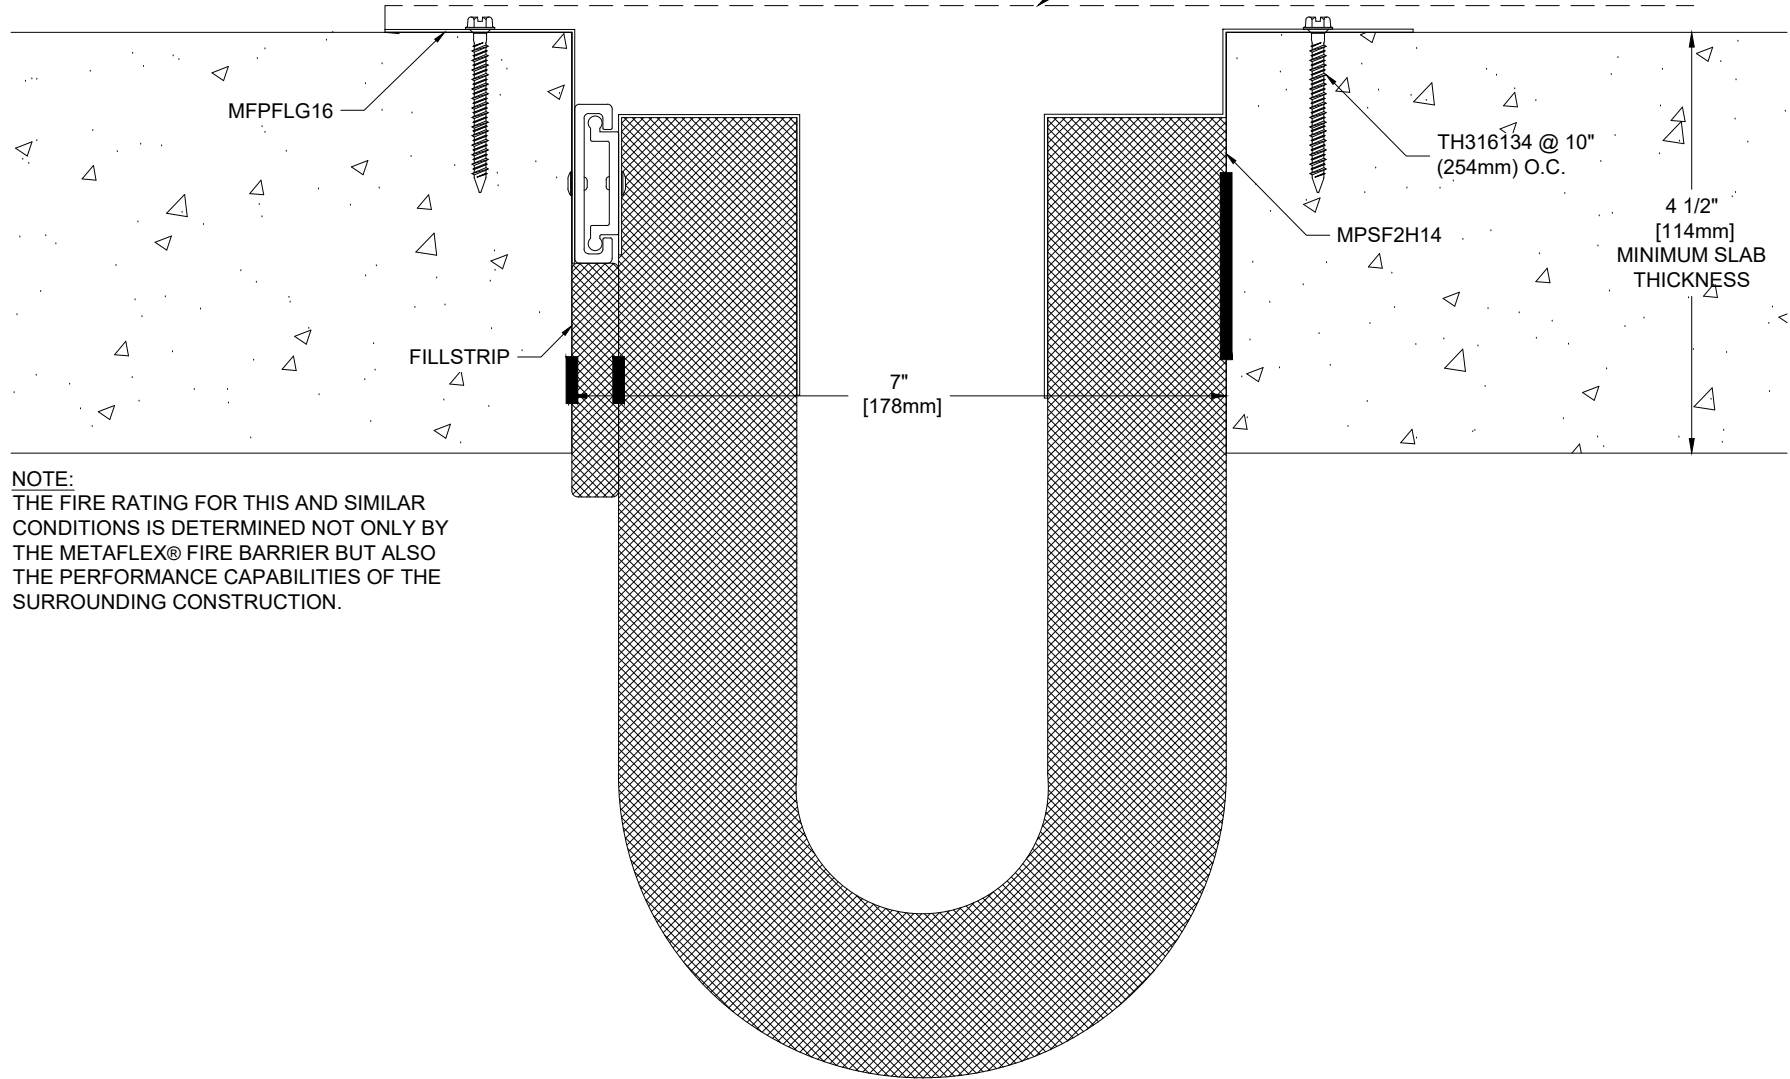

**MPSF2H14**

FLOOR FIRE BARRIER

2 HOUR RATED

MAXIMUM OPENING 14" (356mm)

INTERTEK LISTING # BA/EC 120-01

A MINIMUM 3/16" THICK ALUMINUM COVER IS REQUIRED TO MAINTAIN 2 HOUR RATING (BY OTHERS)

**NOTE:**  
THE FIRE RATING FOR THIS AND SIMILAR CONDITIONS IS DETERMINED NOT ONLY BY THE METAFLEX® FIRE BARRIER BUT ALSO THE PERFORMANCE CAPABILITIES OF THE SURROUNDING CONSTRUCTION.