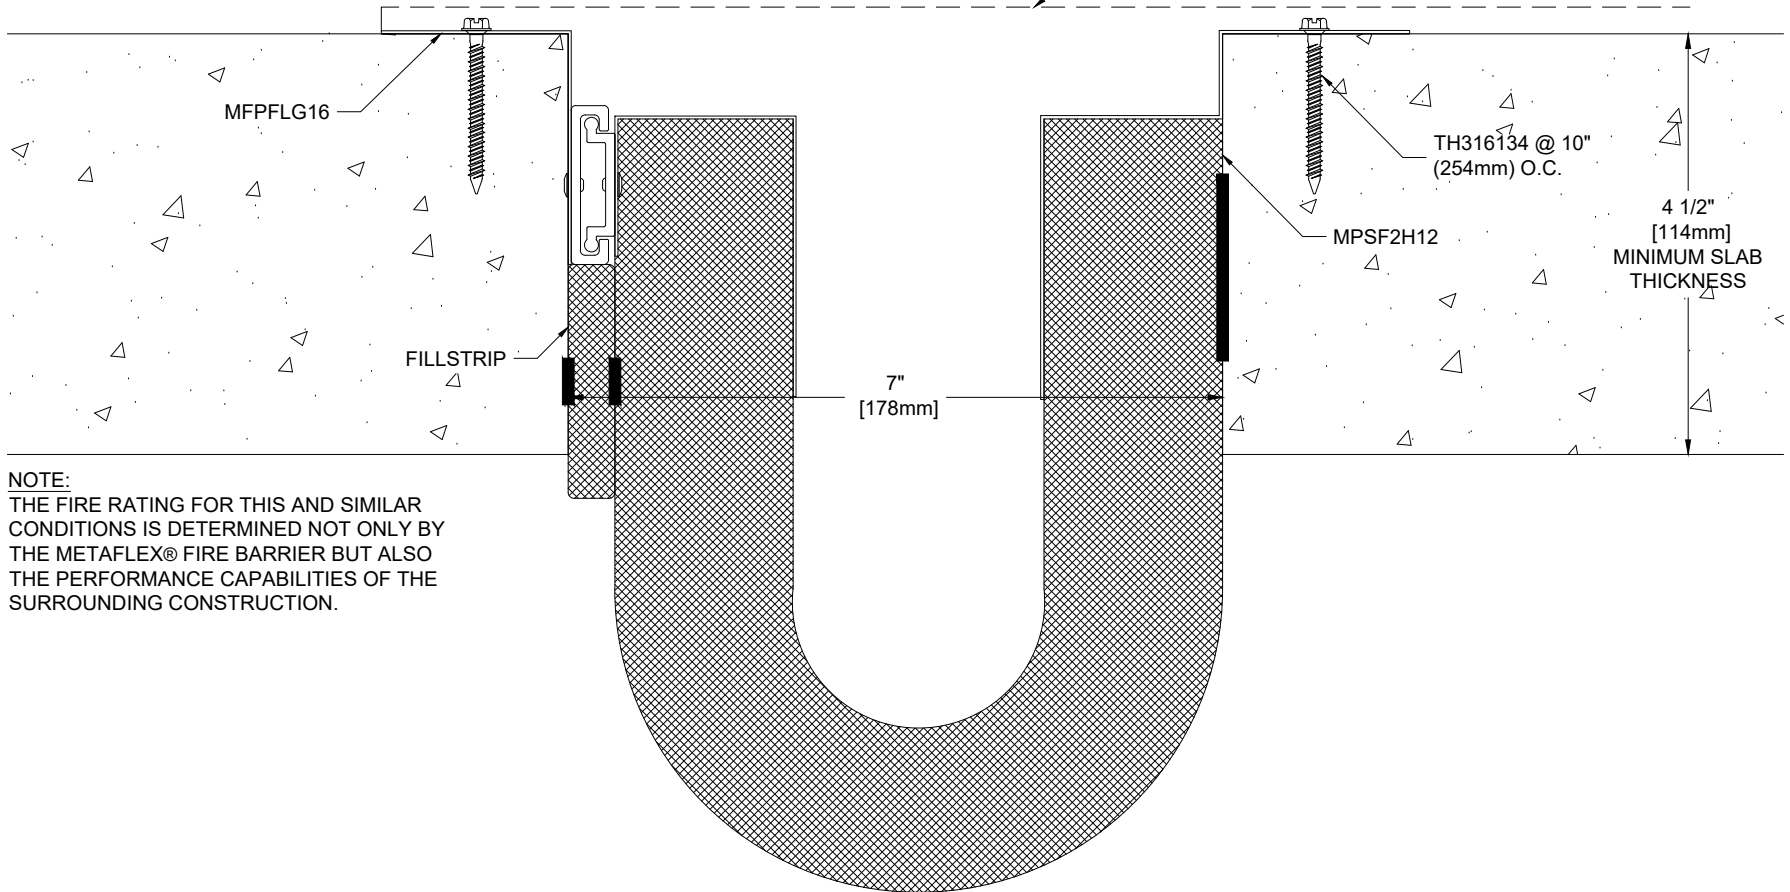

MPSF2H12

FLOOR FIRE BARRIER
 2 HOUR RATED
 MAXIMUM OPENING 12" (305mm)
 INTERTEK LISTING # BA/EC 120-01

A MINIMUM 3/16" THICK ALUMINUM
 COVER IS REQUIRED TO MAINTAIN
 2 HOUR RATING (BY OTHERS)

NOTE:
 THE FIRE RATING FOR THIS AND SIMILAR
 CONDITIONS IS DETERMINED NOT ONLY BY
 THE METAFLEX® FIRE BARRIER BUT ALSO
 THE PERFORMANCE CAPABILITIES OF THE
 SURROUNDING CONSTRUCTION.