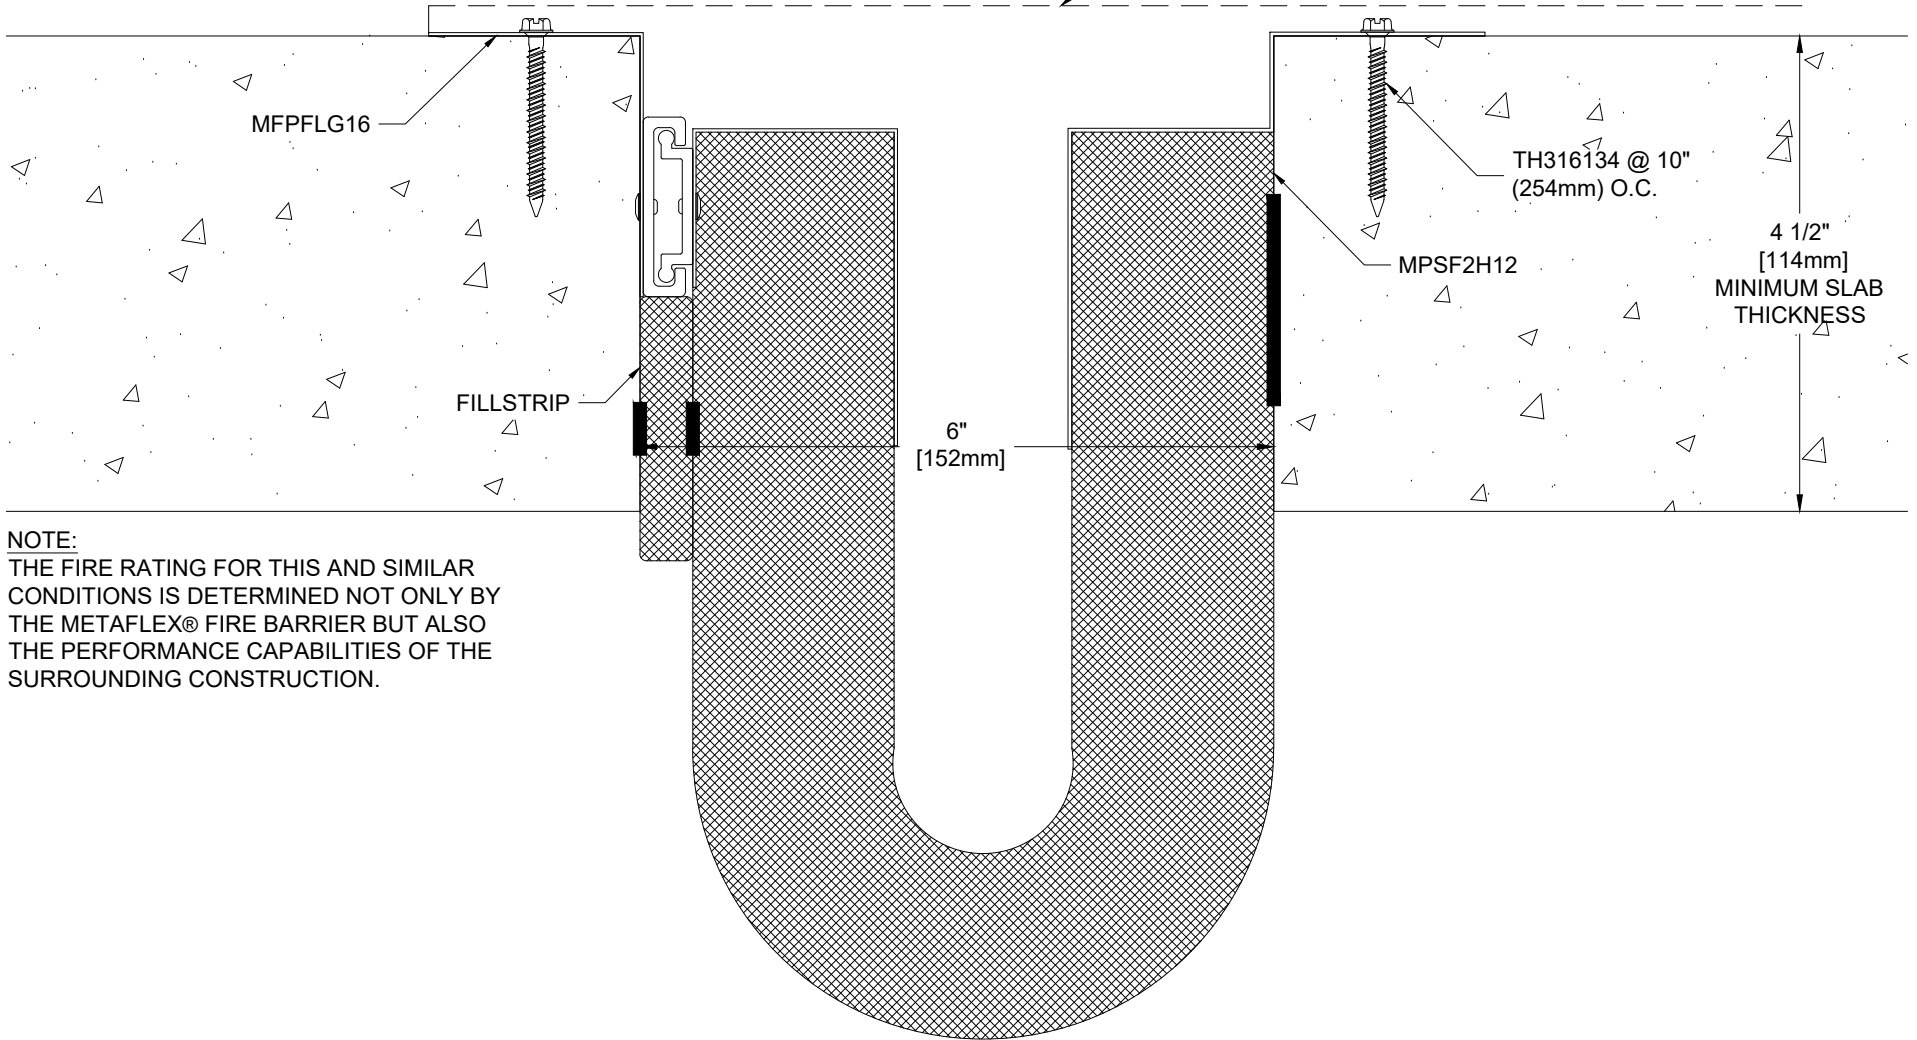

MPSF2H12

FLOOR FIRE BARRIER

2 HOUR RATED

MAXIMUM OPENING 12" (305mm)

INTERTEK LISTING # BA/EC 120-01

NOTE:
THE FIRE RATING FOR THIS AND SIMILAR CONDITIONS IS DETERMINED NOT ONLY BY THE METAFLEX® FIRE BARRIER BUT ALSO THE PERFORMANCE CAPABILITIES OF THE SURROUNDING CONSTRUCTION.