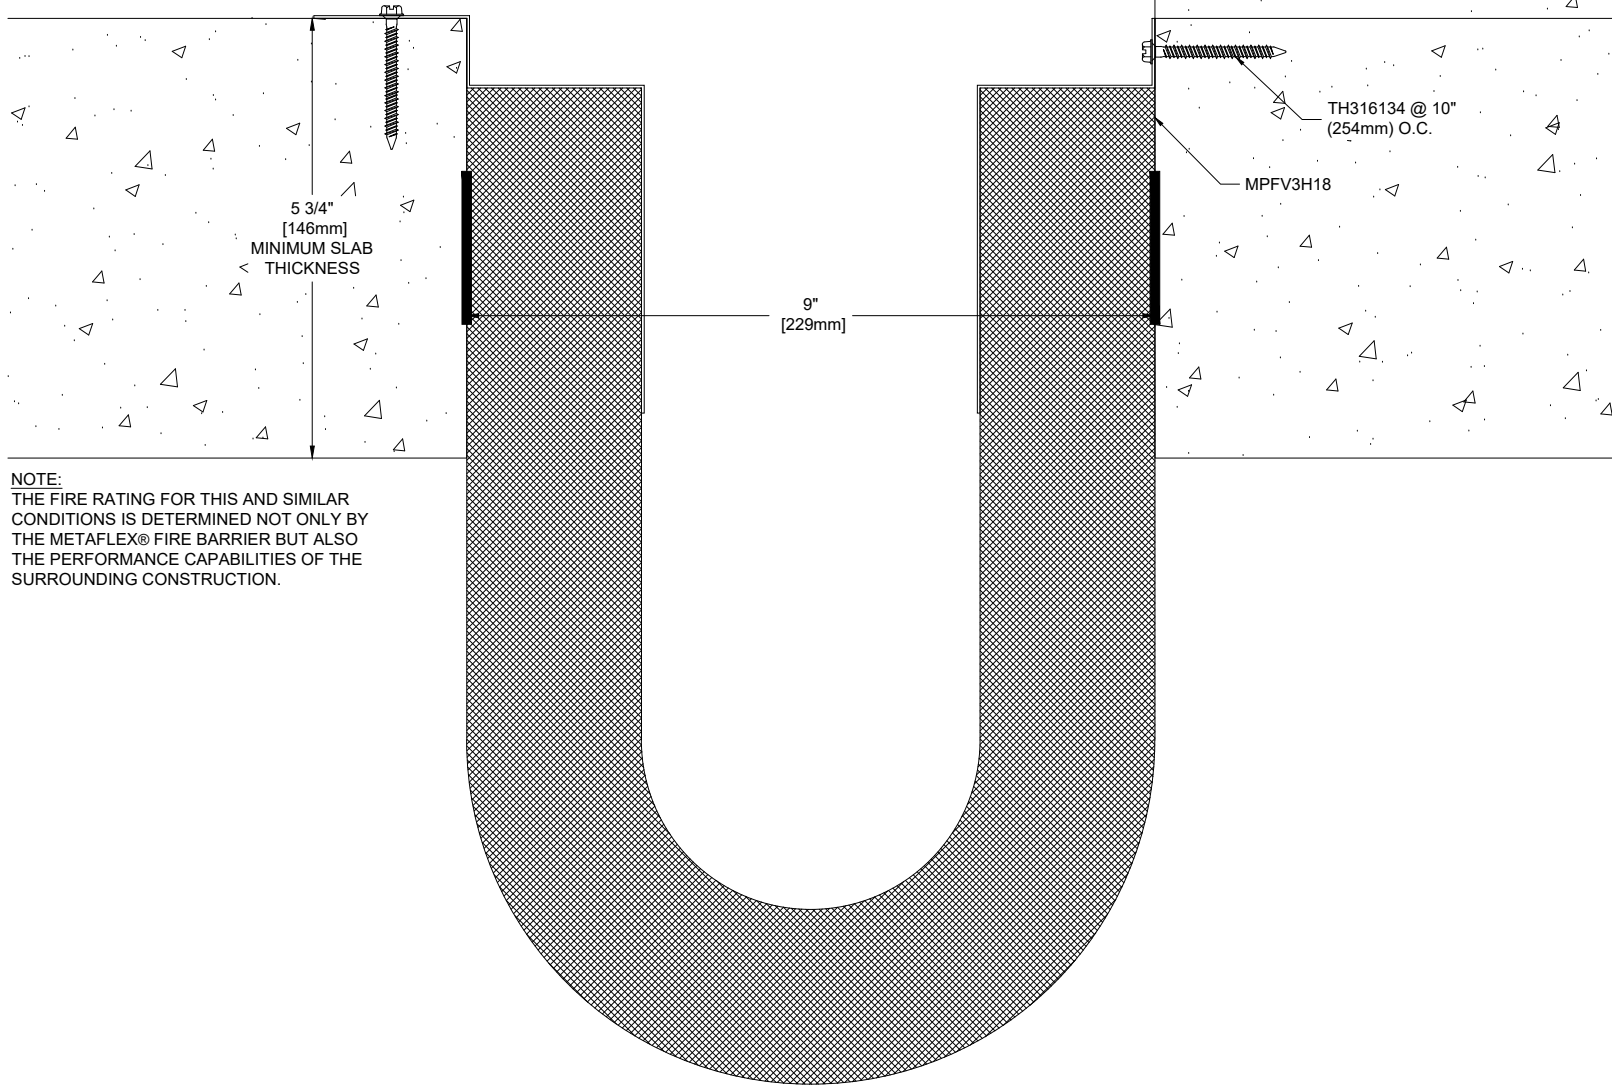

MPFV3H18  
 FLOOR FIRE BARRIER  
 3 HOUR RATED  
 MAXIMUM OPENING 18" (457mm)  
 INTERTEK LISTING # BA/EC 180-01

A MINIMUM 3/16" THICK ALUMINUM  
 COVER IS REQUIRED TO MAINTAIN  
 3 HOUR RATING (BY OTHERS)