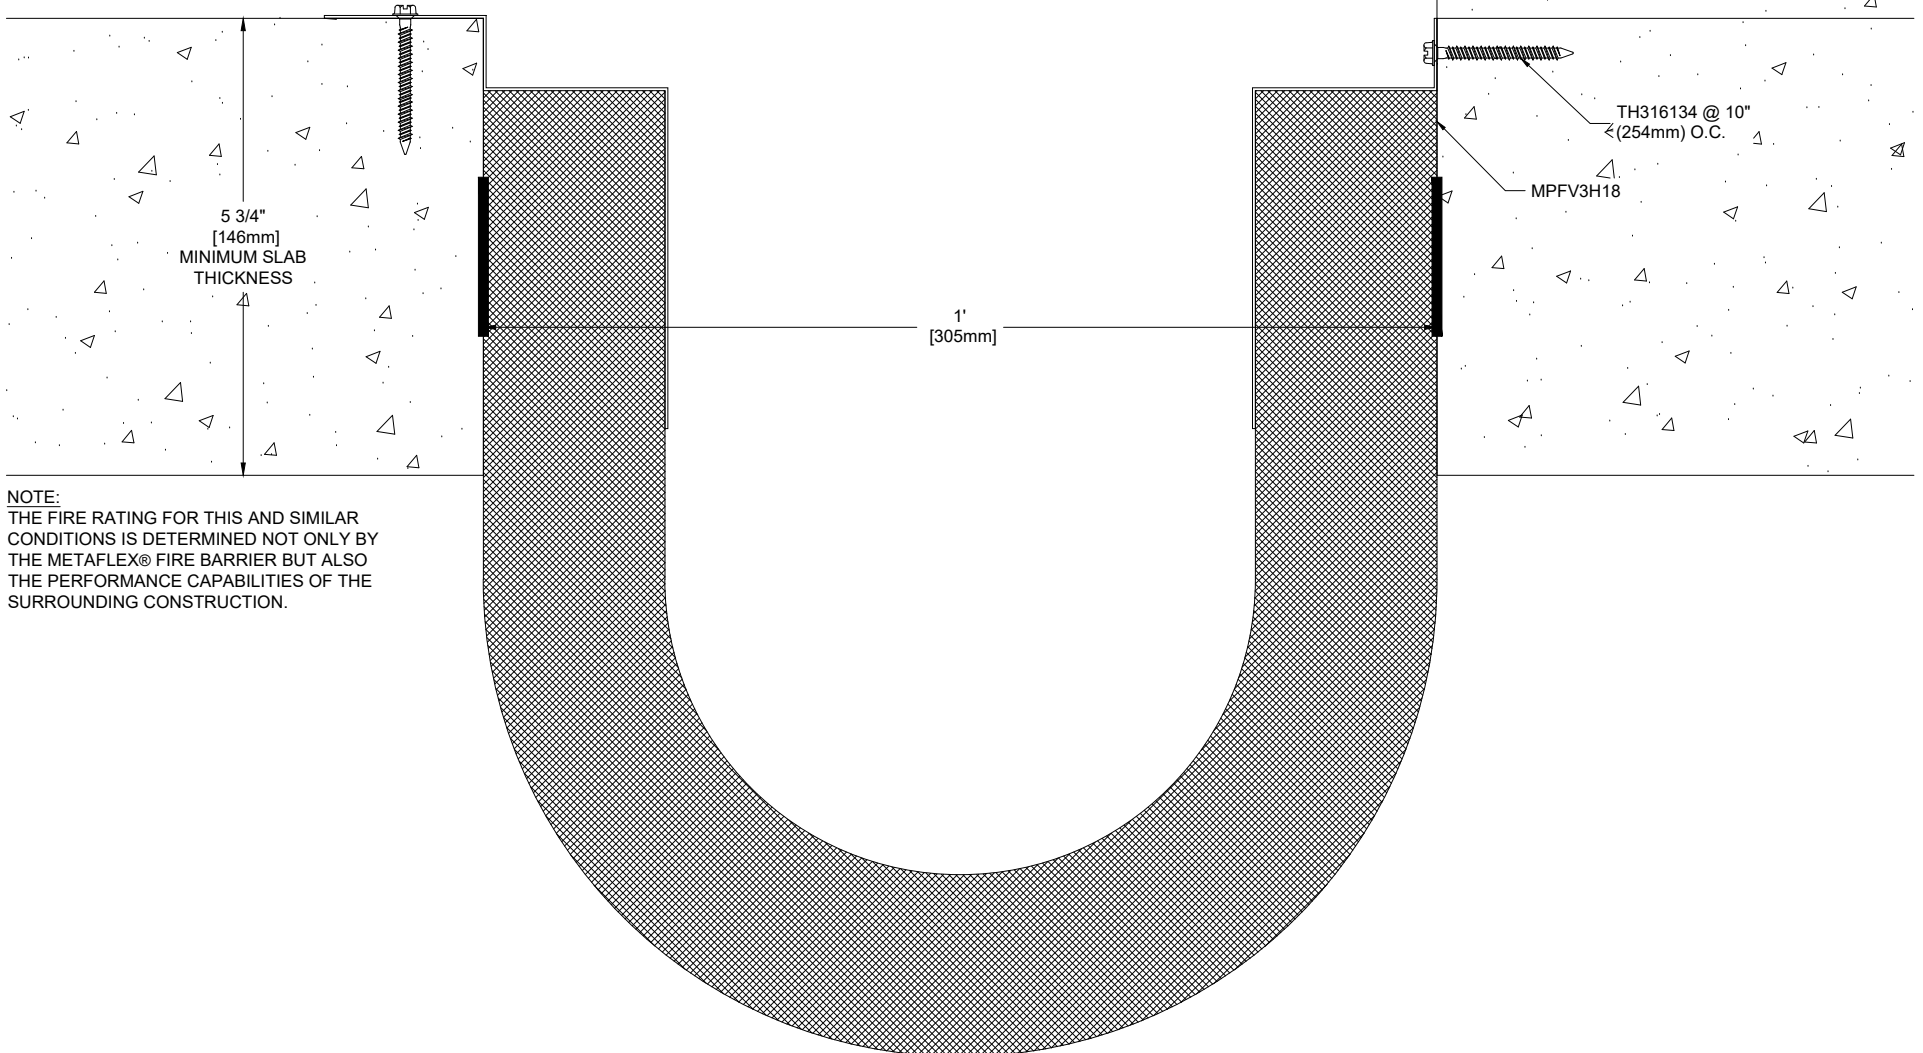

MPFV3H18
 FLOOR FIRE BARRIER
 3 HOUR RATED
 MAXIMUM OPENING 18" (457mm)
 INTERTEK LISTING # BA/EC 180-01

A MINIMUM 3/16" THICK ALUMINUM
 COVER IS REQUIRED TO MAINTAIN
 3 HOUR RATING (BY OTHERS)

NOTE:
 THE FIRE RATING FOR THIS AND SIMILAR
 CONDITIONS IS DETERMINED NOT ONLY BY
 THE METAFLEX® FIRE BARRIER BUT ALSO
 THE PERFORMANCE CAPABILITIES OF THE
 SURROUNDING CONSTRUCTION.