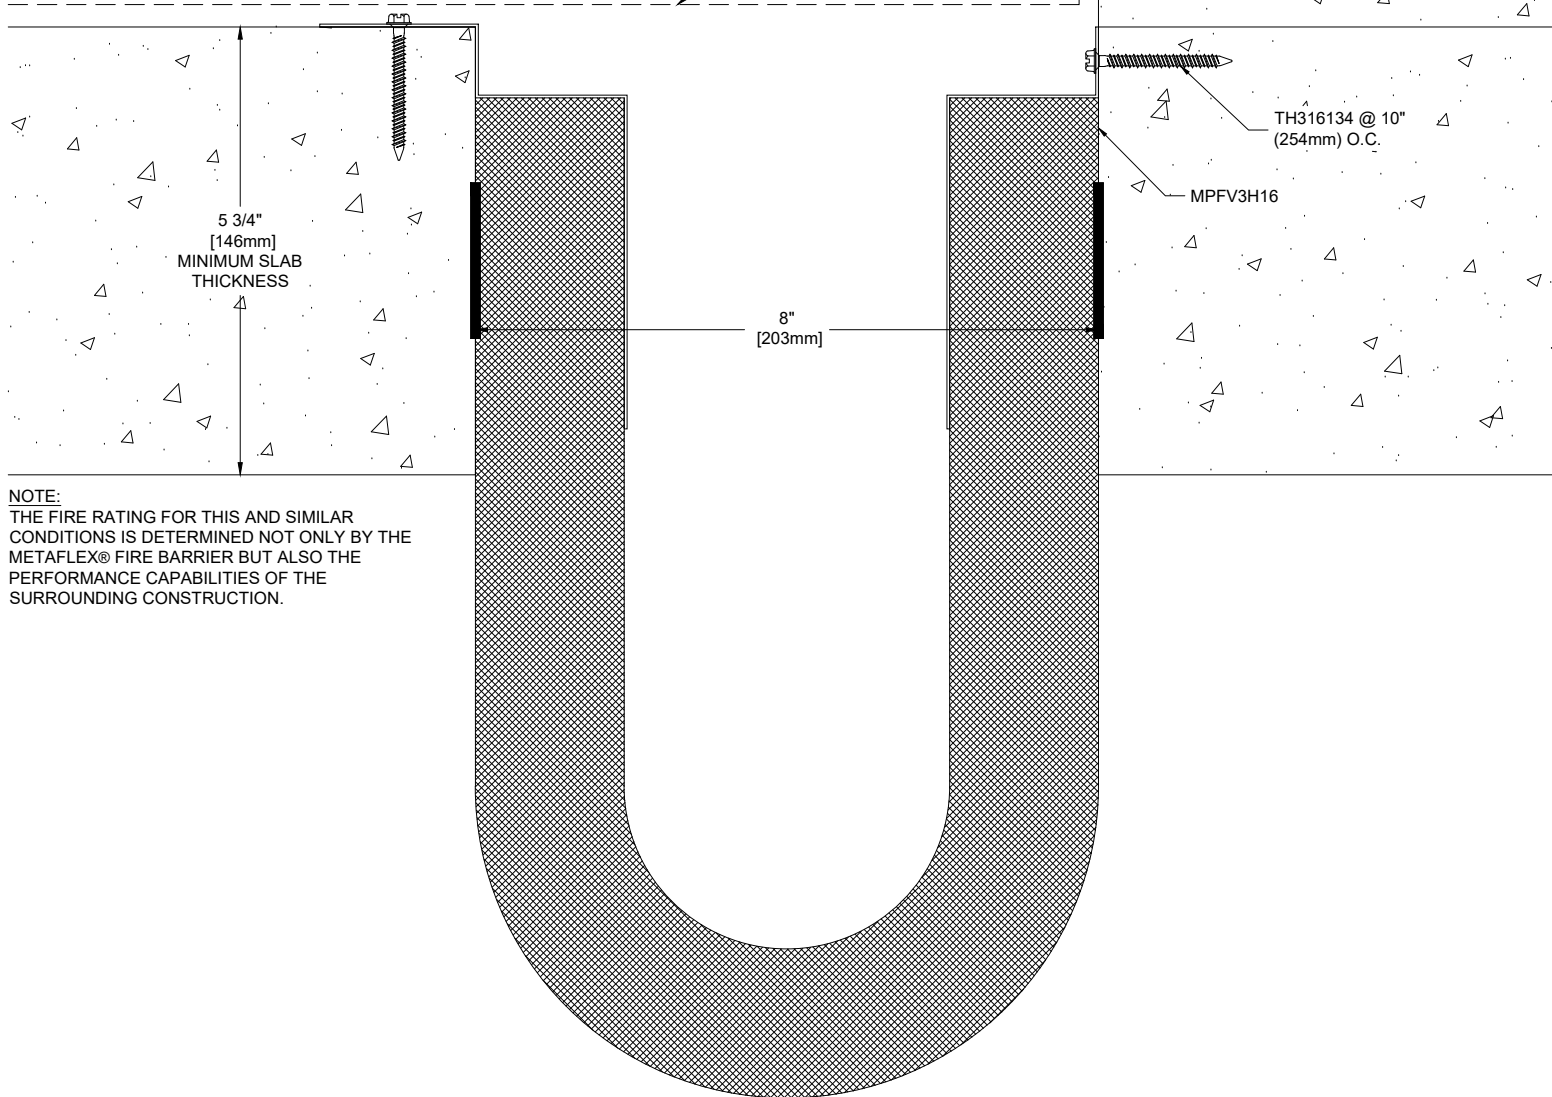

MPFV3H16  
 FLOOR FIRE BARRIER  
 3 HOUR RATED  
 MAXIMUM OPENING 16" (406mm)  
 INTERTEK LISTING # BA/EC 180-01

A MINIMUM 3/16" THICK ALUMINUM  
 COVER IS REQUIRED TO MAINTAIN  
 3 HOUR RATING (BY OTHERS)