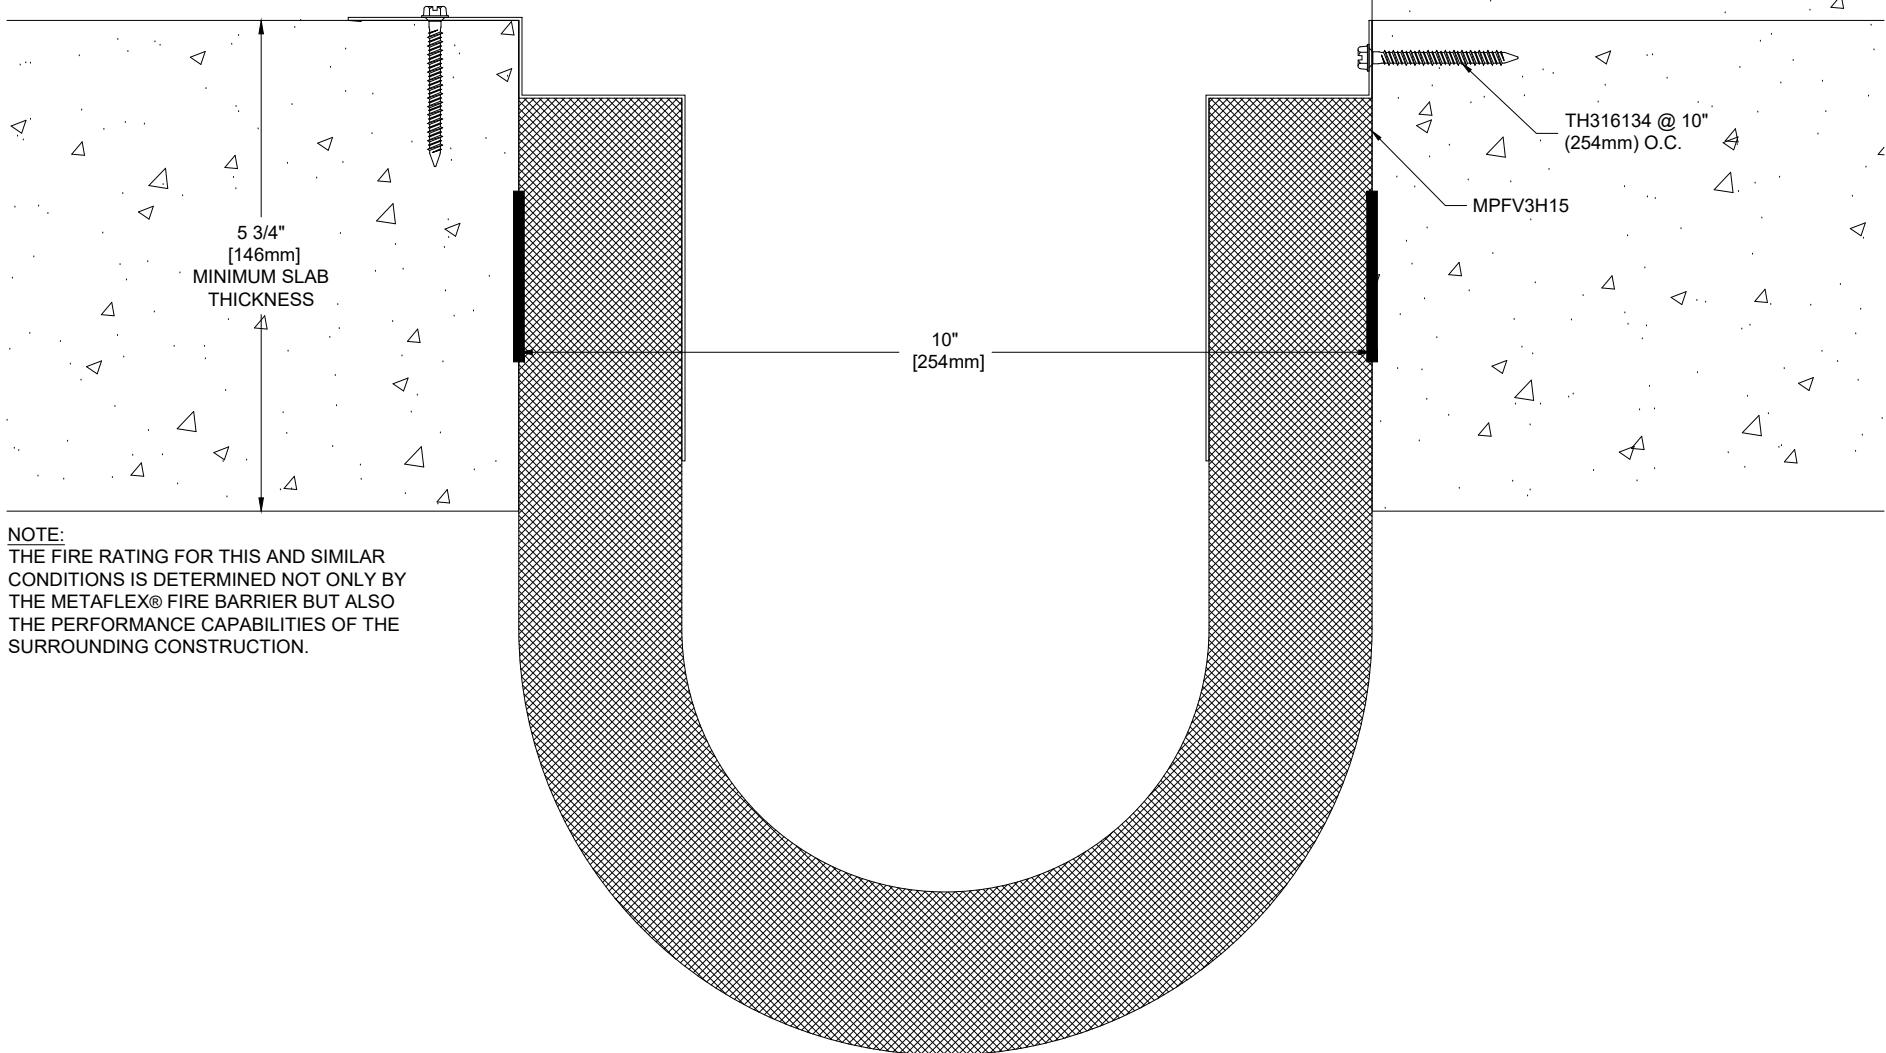

MPFV3H15
 FLOOR FIRE BARRIER
 3 HOUR RATED
 MAXIMUM OPENING 15" (381mm)
 INTERTEK LISTING # BA/EC 180-01

A MINIMUM 3/16" THICK ALUMINUM COVER IS REQUIRED TO MAINTAIN 3 HOUR RATING (BY OTHERS)

NOTE:
 THE FIRE RATING FOR THIS AND SIMILAR CONDITIONS IS DETERMINED NOT ONLY BY THE METAFLEX® FIRE BARRIER BUT ALSO THE PERFORMANCE CAPABILITIES OF THE SURROUNDING CONSTRUCTION.