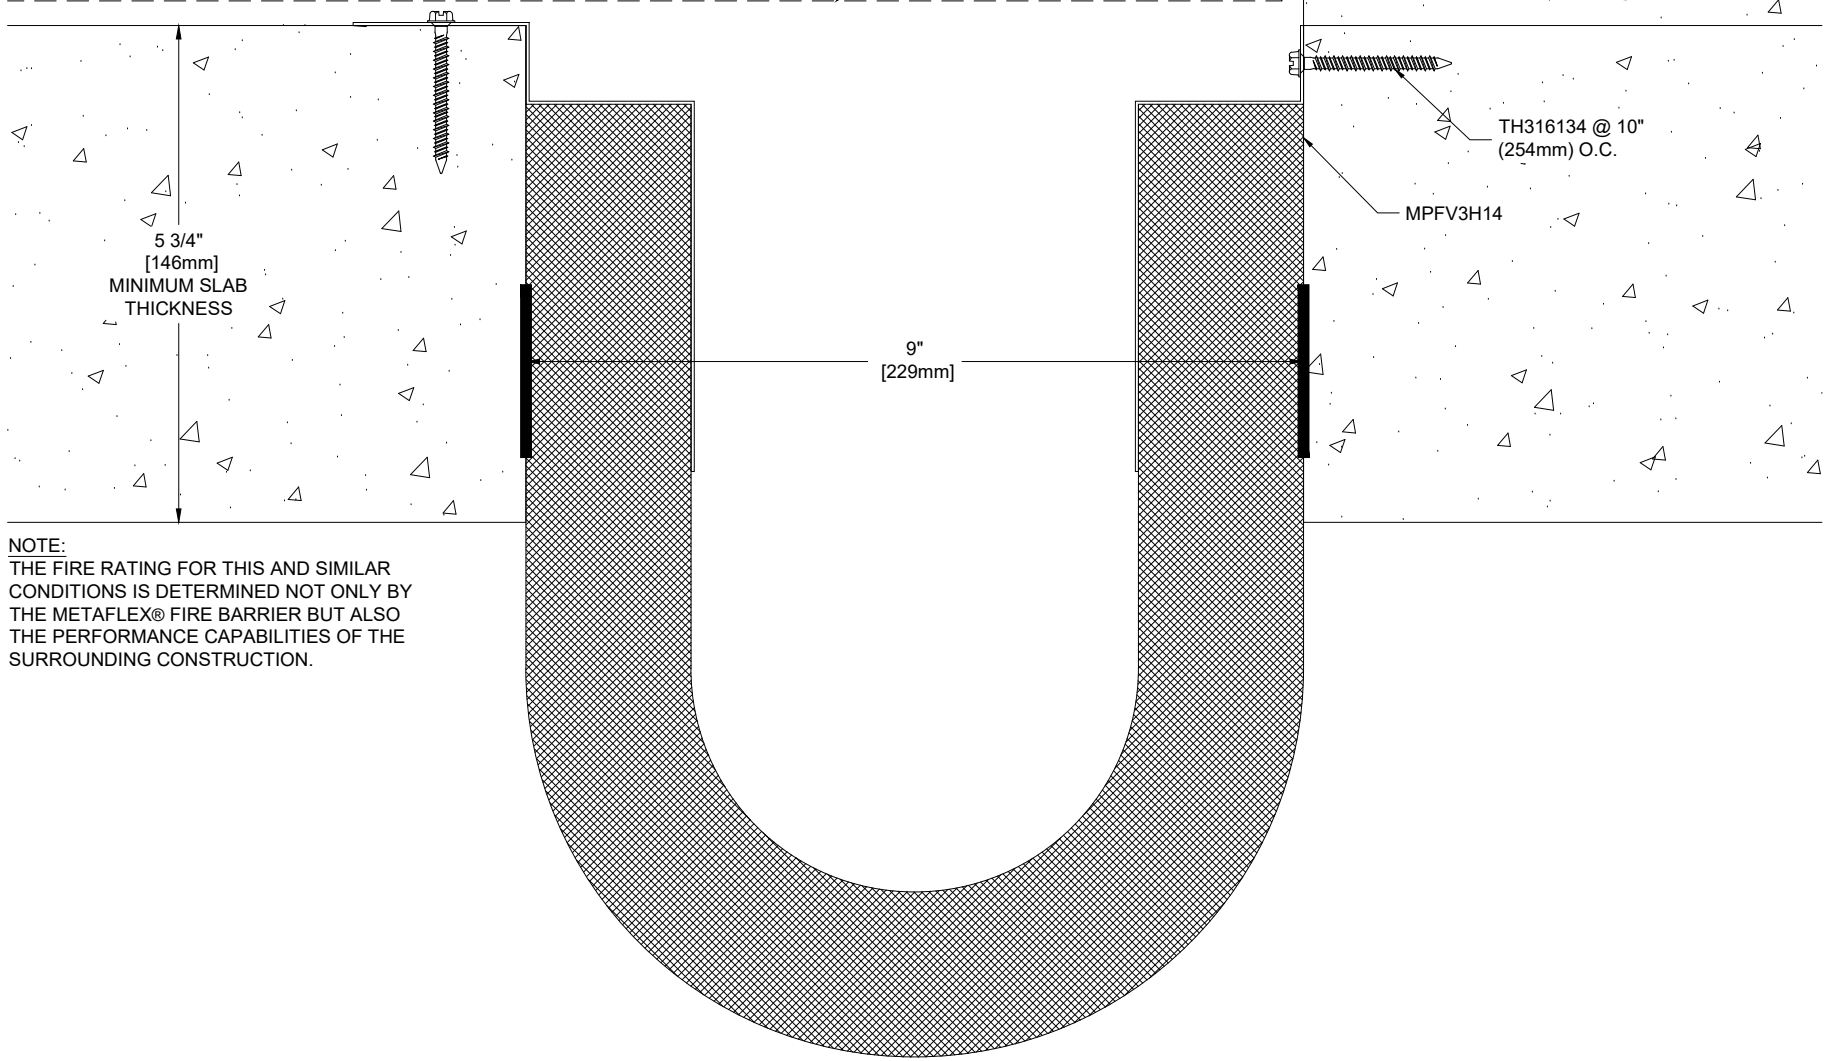

**MPFV3H14**

FLOOR FIRE BARRIER  
 3 HOUR RATED  
 MAXIMUM OPENING 14" (356mm)  
 INTERTEK LISTING # BA/EC 180-01

A MINIMUM 3/16" THICK ALUMINUM  
 COVER IS REQUIRED TO MAINTAIN  
 3 HOUR RATING (BY OTHERS)