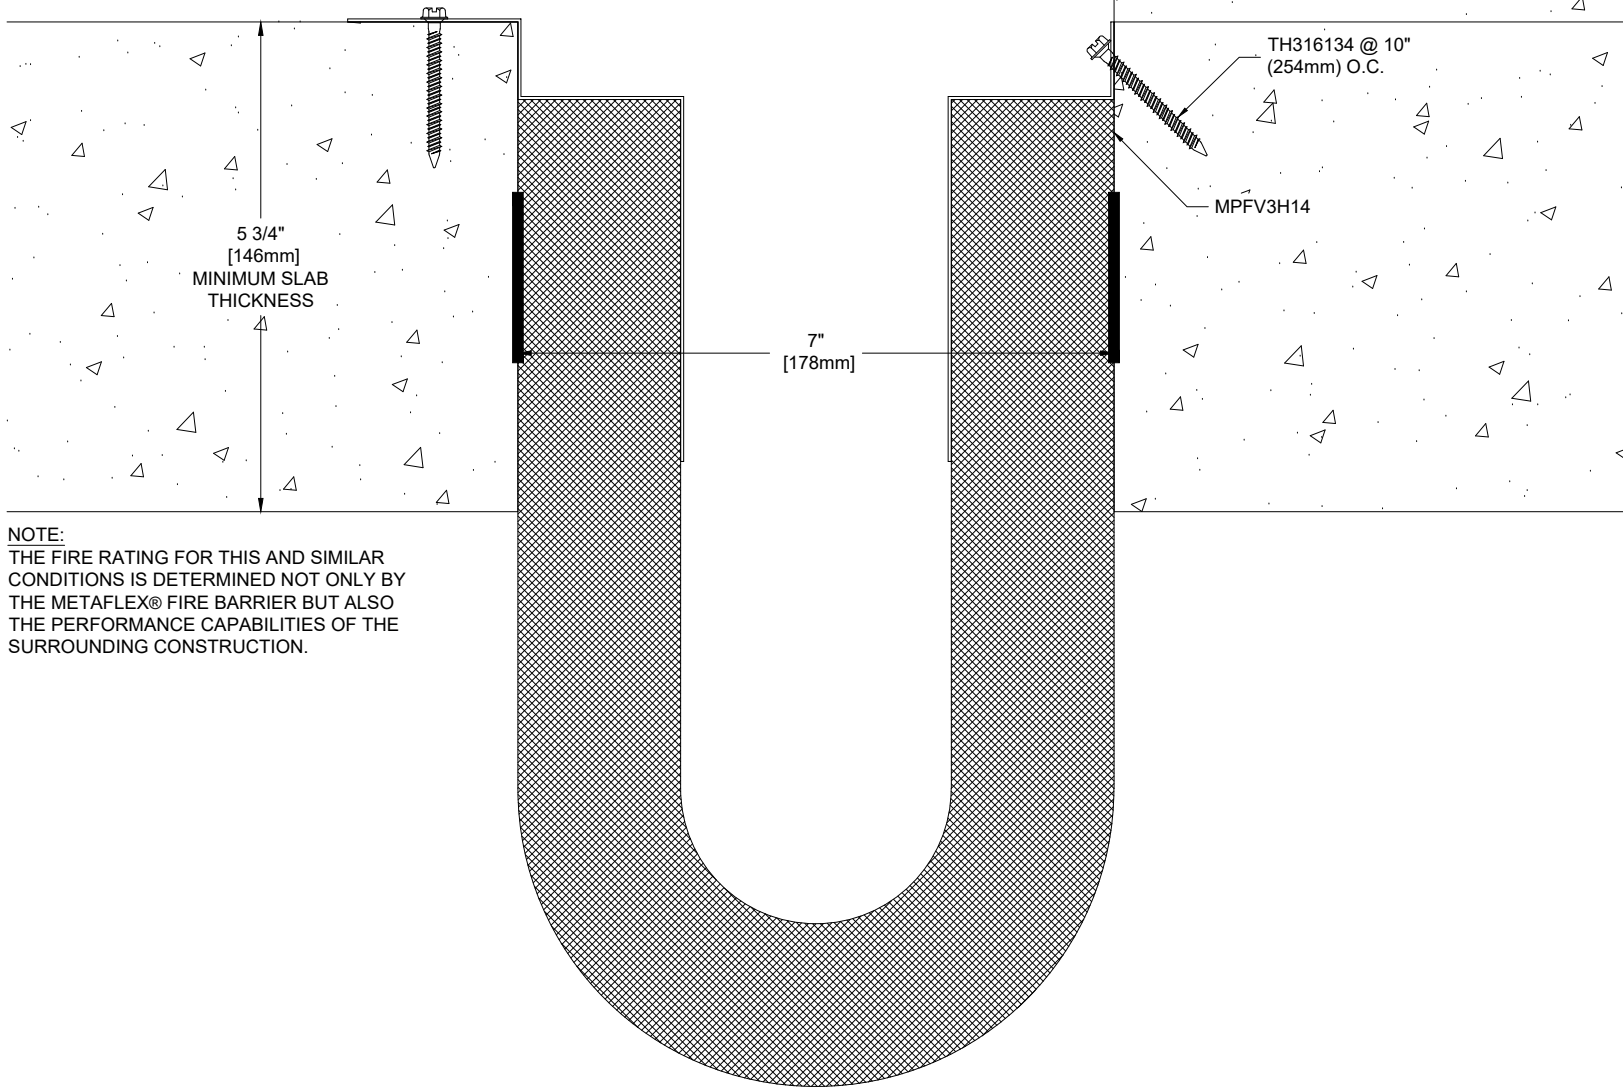

MPFV3H14
 FLOOR FIRE BARRIER
 3 HOUR RATED
 MAXIMUM OPENING 14" (356mm)
 INTERTEK LISTING # BA/EC 180-01

A MINIMUM 3/16" THICK ALUMINUM COVER IS REQUIRED TO MAINTAIN 3 HOUR RATING (BY OTHERS)

NOTE:
 THE FIRE RATING FOR THIS AND SIMILAR CONDITIONS IS DETERMINED NOT ONLY BY THE METAFLEX® FIRE BARRIER BUT ALSO THE PERFORMANCE CAPABILITIES OF THE SURROUNDING CONSTRUCTION.