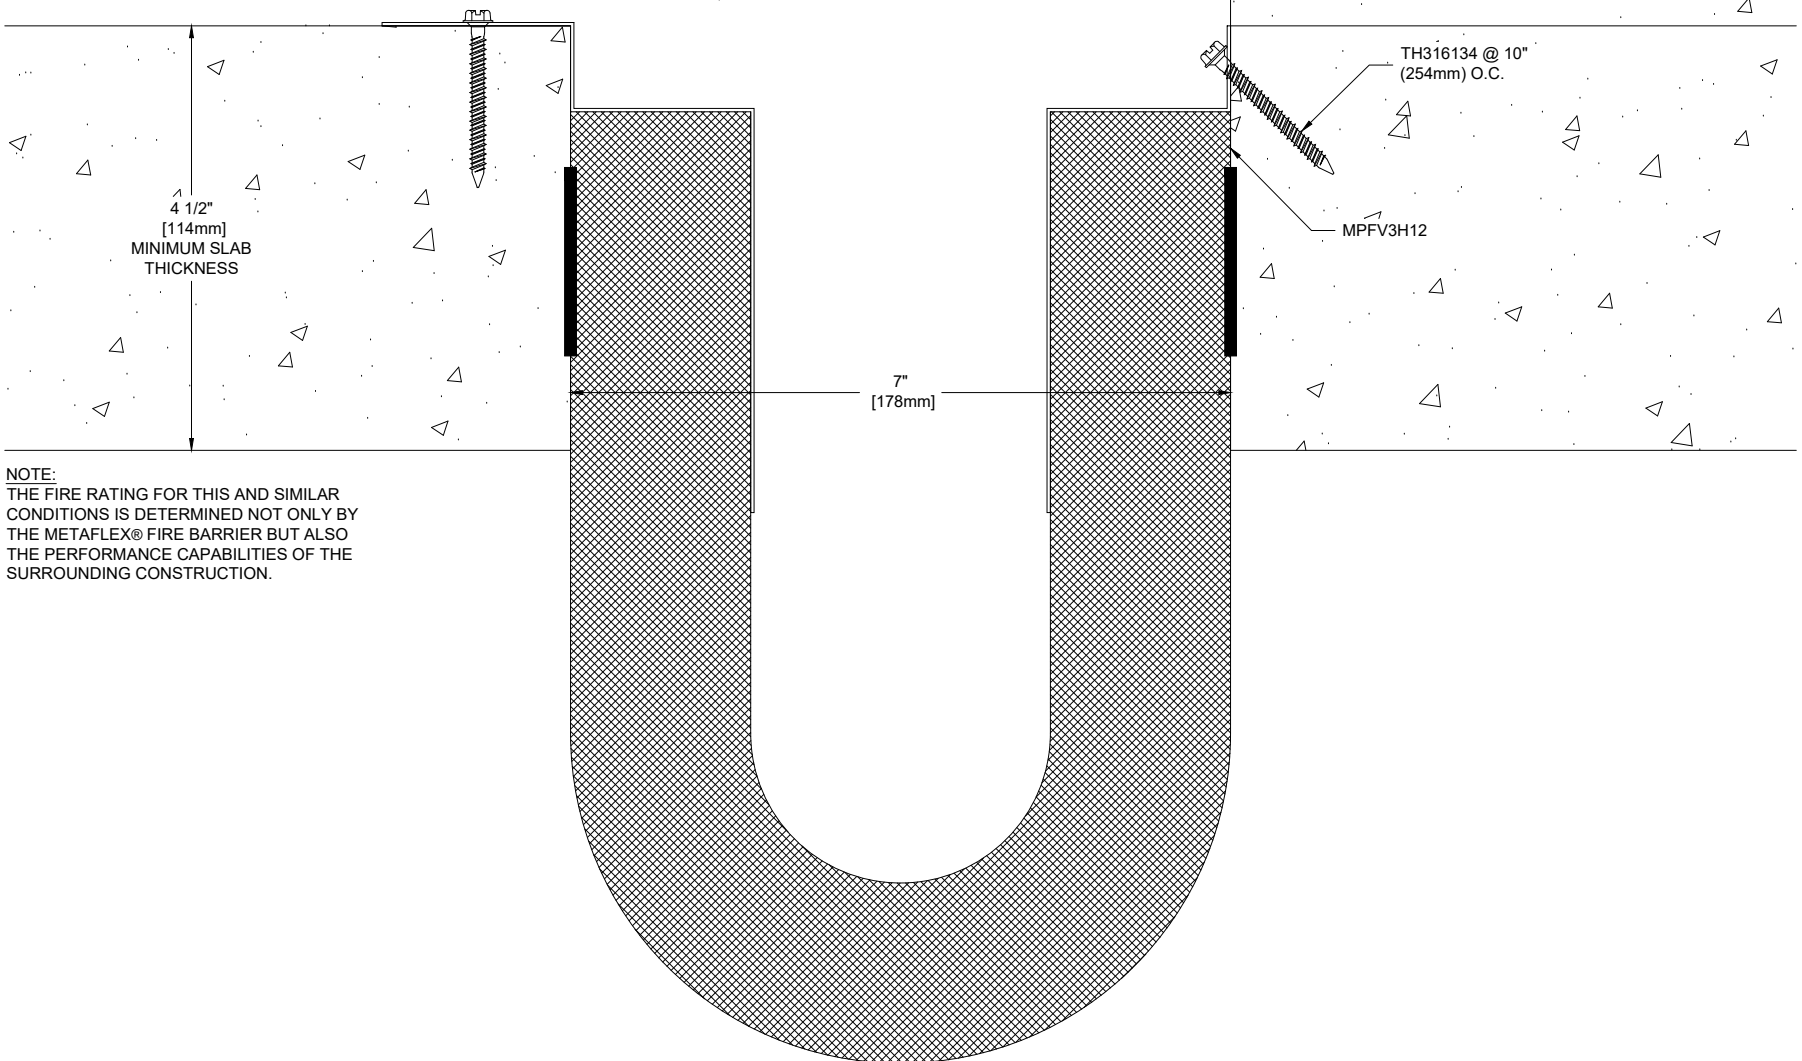

MPFV3H12

FLOOR FIRE BARRIER
 3 HOUR RATED
 MAXIMUM OPENING 12" (305mm)
 INTERTEK LISTING # BA/EC 180-01

A MINIMUM 3/16" THICK ALUMINUM
 COVER IS REQUIRED TO MAINTAIN
 3 HOUR RATING (BY OTHERS)

NOTE:
 THE FIRE RATING FOR THIS AND SIMILAR
 CONDITIONS IS DETERMINED NOT ONLY BY
 THE METAFLEX® FIRE BARRIER BUT ALSO
 THE PERFORMANCE CAPABILITIES OF THE
 SURROUNDING CONSTRUCTION.