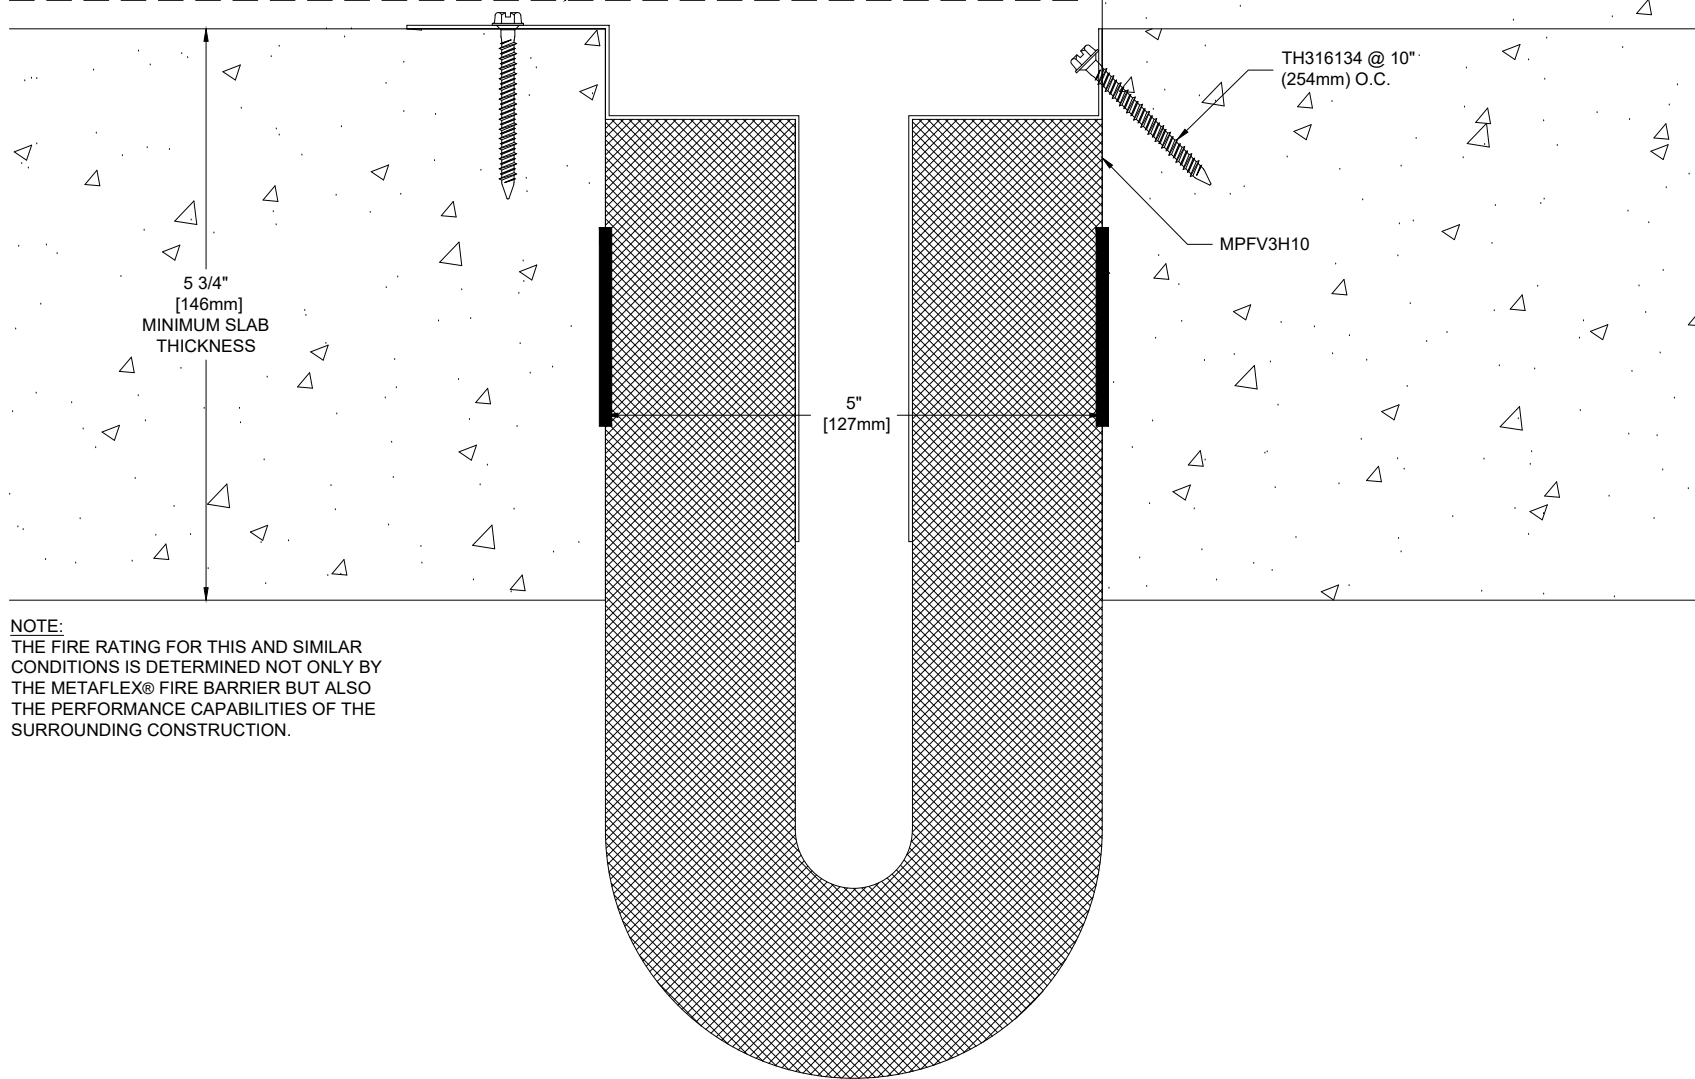

MPFV3H10
 FLOOR FIRE BARRIER
 3 HOUR RATED
 MAXIMUM OPENING 10" (254mm)
 INTERTEK LISTING # BA/EC 180-01

A MINIMUM 3/16" THICK ALUMINUM
 COVER IS REQUIRED TO MAINTAIN
 3 HOUR RATING (BY OTHERS)

NOTE:
 THE FIRE RATING FOR THIS AND SIMILAR
 CONDITIONS IS DETERMINED NOT ONLY BY
 THE METAFLEX® FIRE BARRIER BUT ALSO
 THE PERFORMANCE CAPABILITIES OF THE
 SURROUNDING CONSTRUCTION.