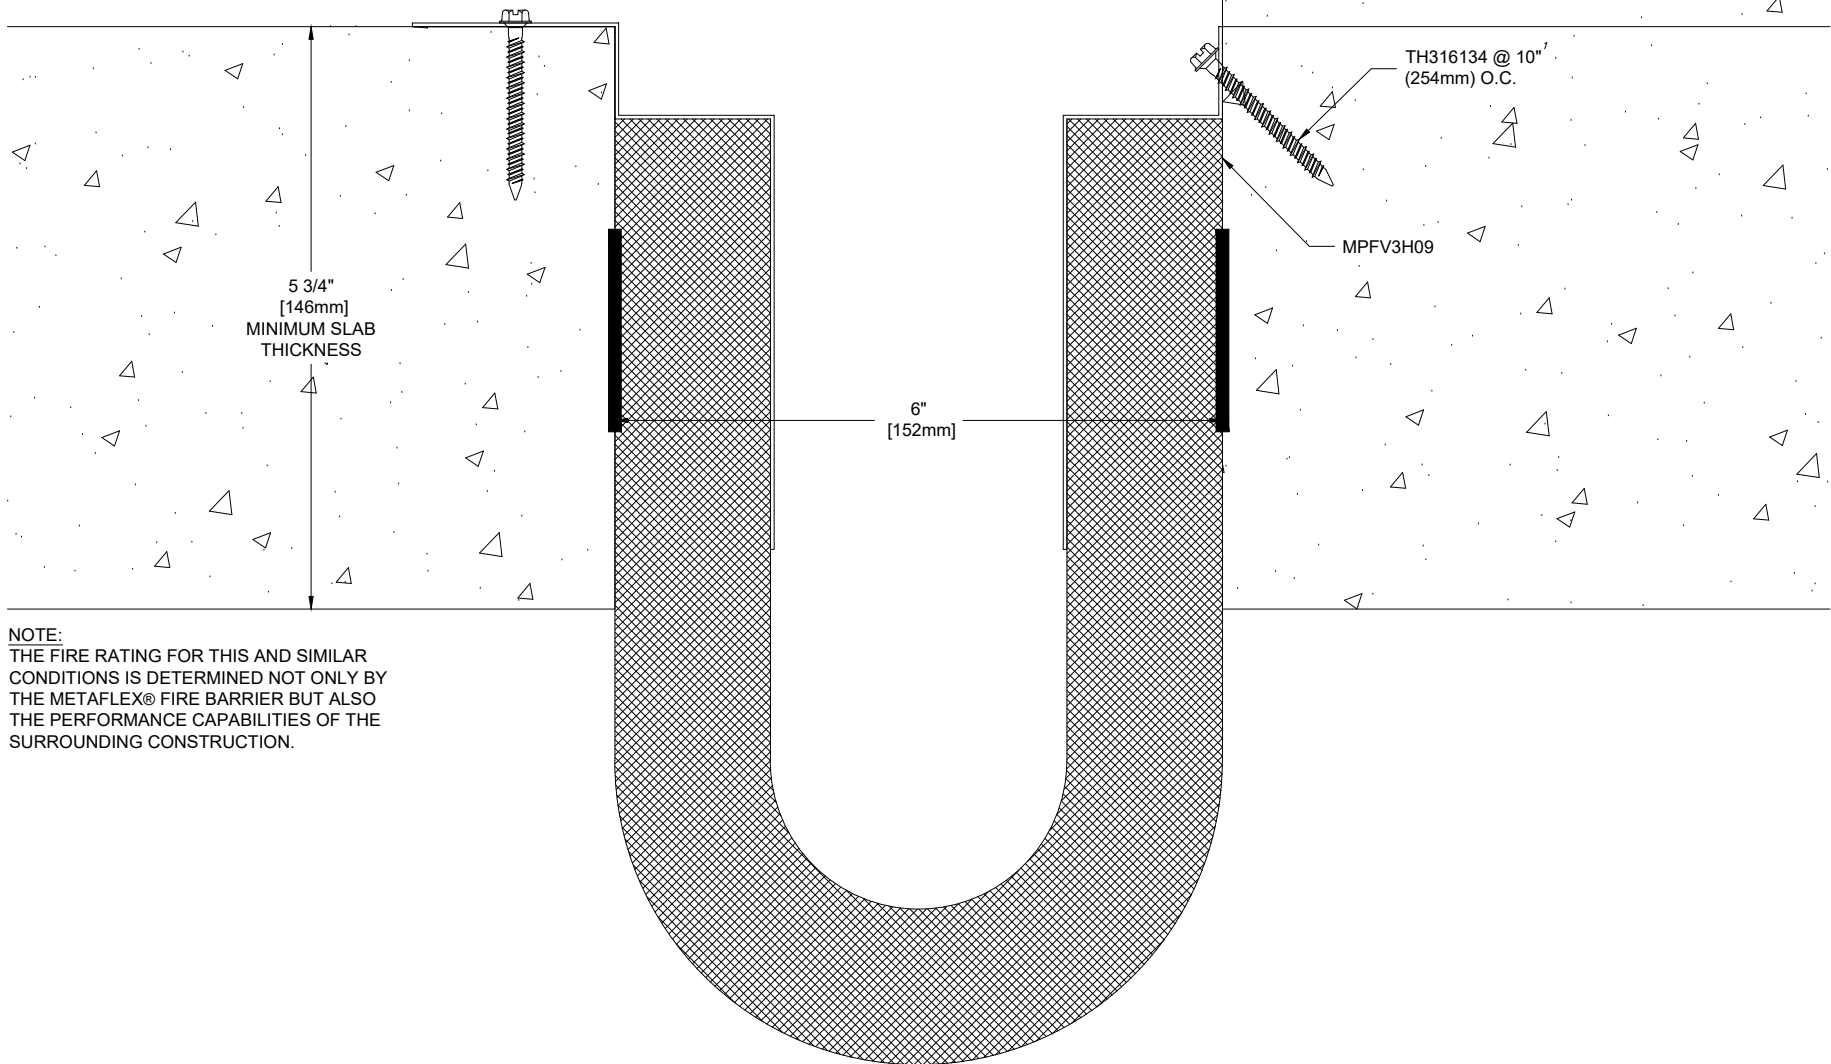

MPFV3H09

FLOOR FIRE BARRIER
 3 HOUR RATED
 MAXIMUM OPENING 9" (229mm)
 INTERTEK LISTING # BA/EC 180-01

A MINIMUM 3/16" THICK ALUMINUM COVER IS REQUIRED TO MAINTAIN 3 HOUR RATING (BY OTHERS)

NOTE:
 THE FIRE RATING FOR THIS AND SIMILAR CONDITIONS IS DETERMINED NOT ONLY BY THE METAFLEX® FIRE BARRIER BUT ALSO THE PERFORMANCE CAPABILITIES OF THE SURROUNDING CONSTRUCTION.