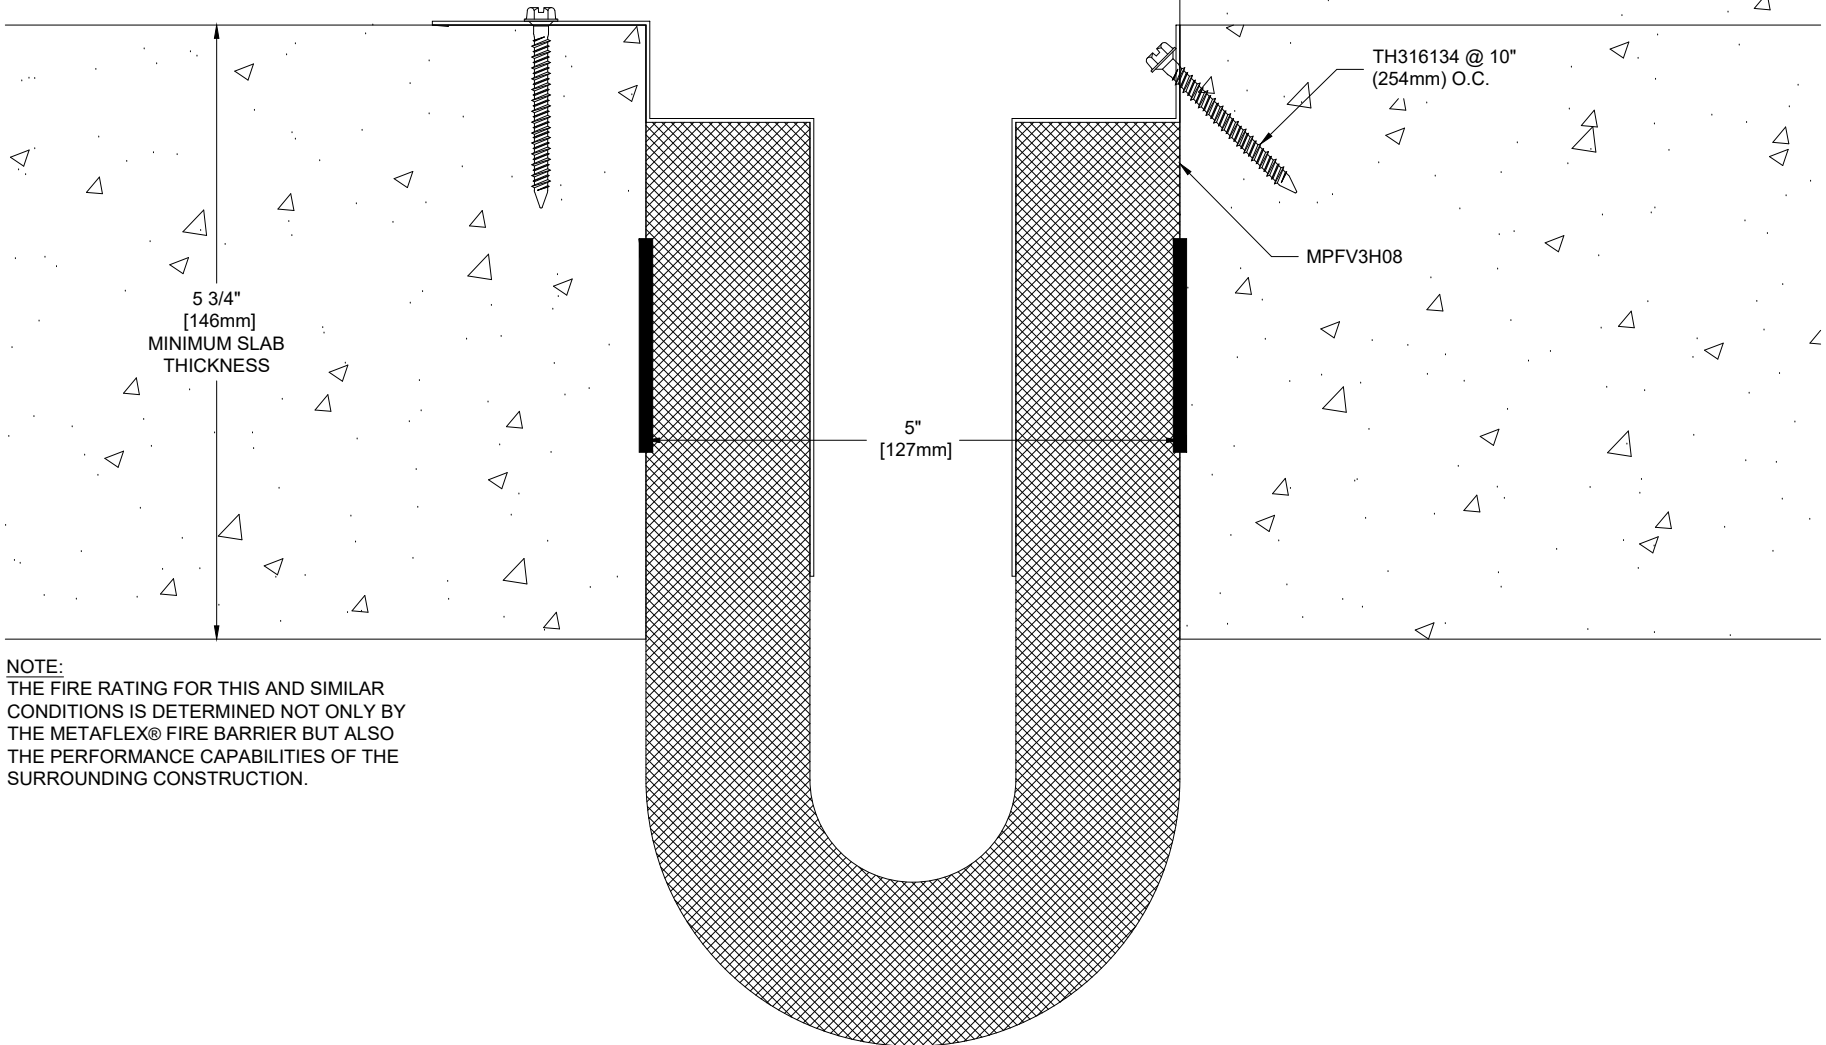

**MPFV3H08**

FLOOR FIRE BARRIER  
 3 HOUR RATED  
 MAXIMUM OPENING 8" (203mm)  
 INTERTEK LISTING # BA/EC 180-01

A MINIMUM 3/16" THICK ALUMINUM COVER IS REQUIRED TO MAINTAIN 3 HOUR RATING (BY OTHERS)

NOTE:  
 THE FIRE RATING FOR THIS AND SIMILAR CONDITIONS IS DETERMINED NOT ONLY BY THE METAFLEX® FIRE BARRIER BUT ALSO THE PERFORMANCE CAPABILITIES OF THE SURROUNDING CONSTRUCTION.