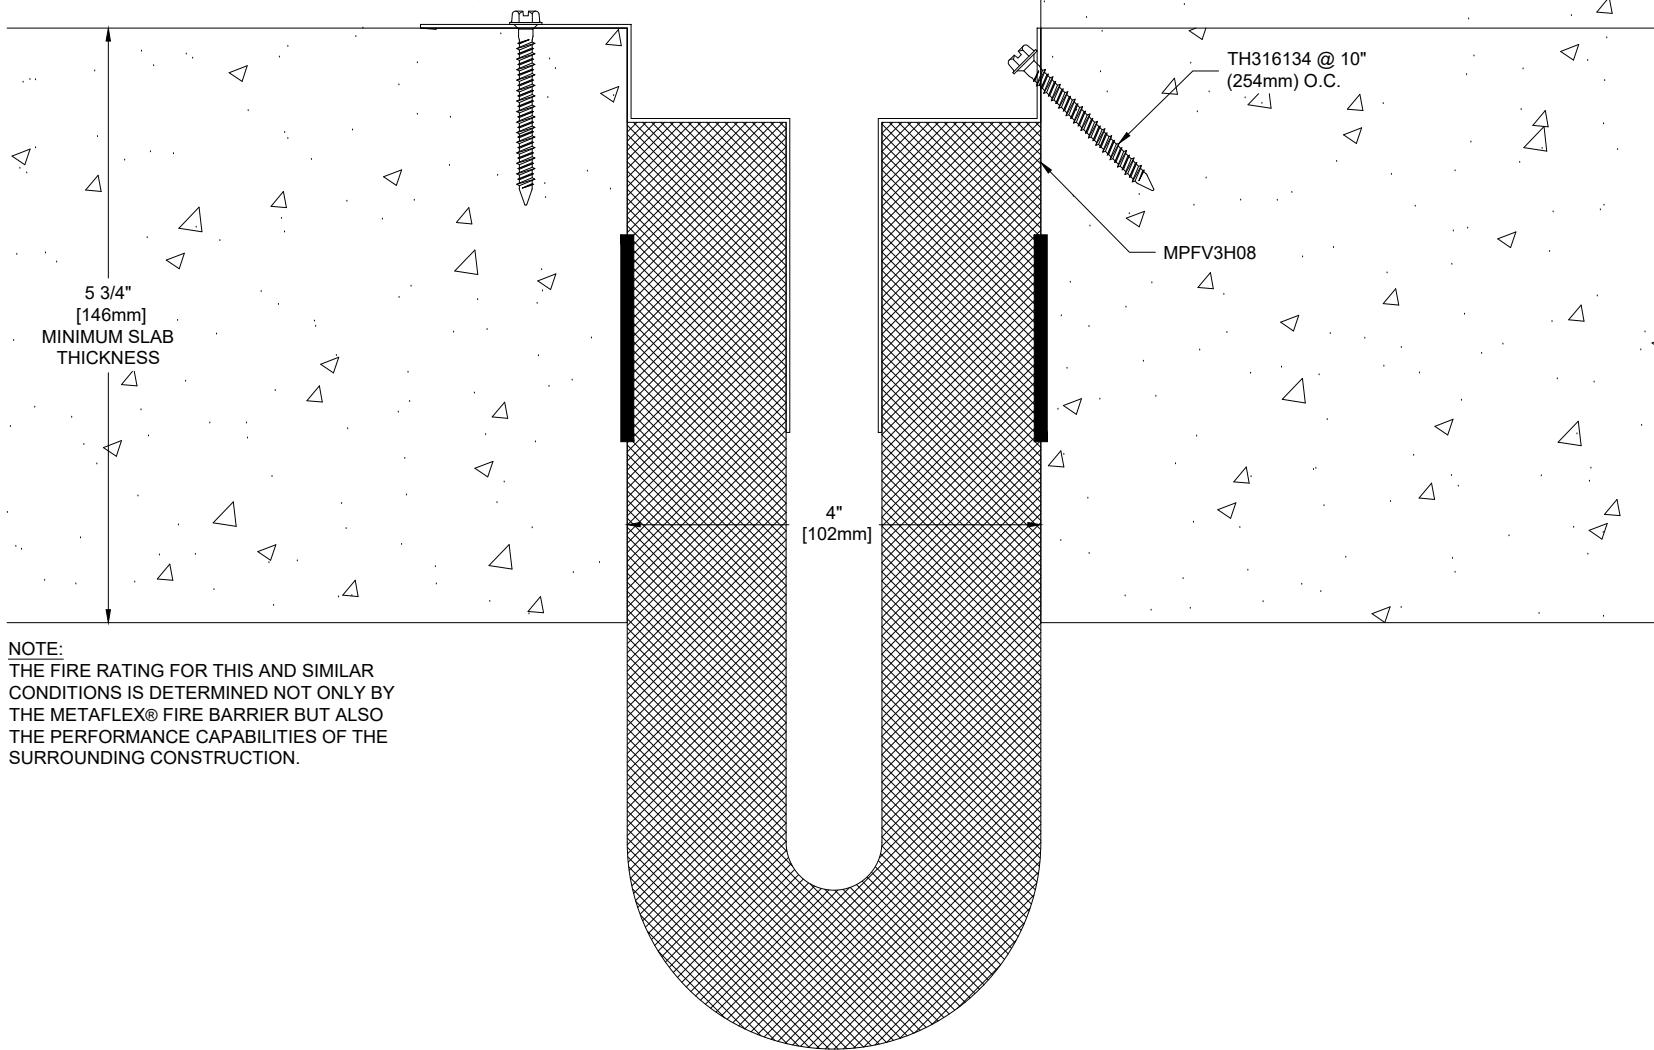

MPFV3H08

FLOOR FIRE BARRIER
 3 HOUR RATED
 MAXIMUM OPENING 8" (203mm)
 INTERTEK LISTING # BA/EC 180-01

A MINIMUM 3/16" THICK ALUMINUM
 COVER IS REQUIRED TO MAINTAIN
 3 HOUR RATING (BY OTHERS)

NOTE:
 THE FIRE RATING FOR THIS AND SIMILAR
 CONDITIONS IS DETERMINED NOT ONLY BY
 THE METAFLEX® FIRE BARRIER BUT ALSO
 THE PERFORMANCE CAPABILITIES OF THE
 SURROUNDING CONSTRUCTION.