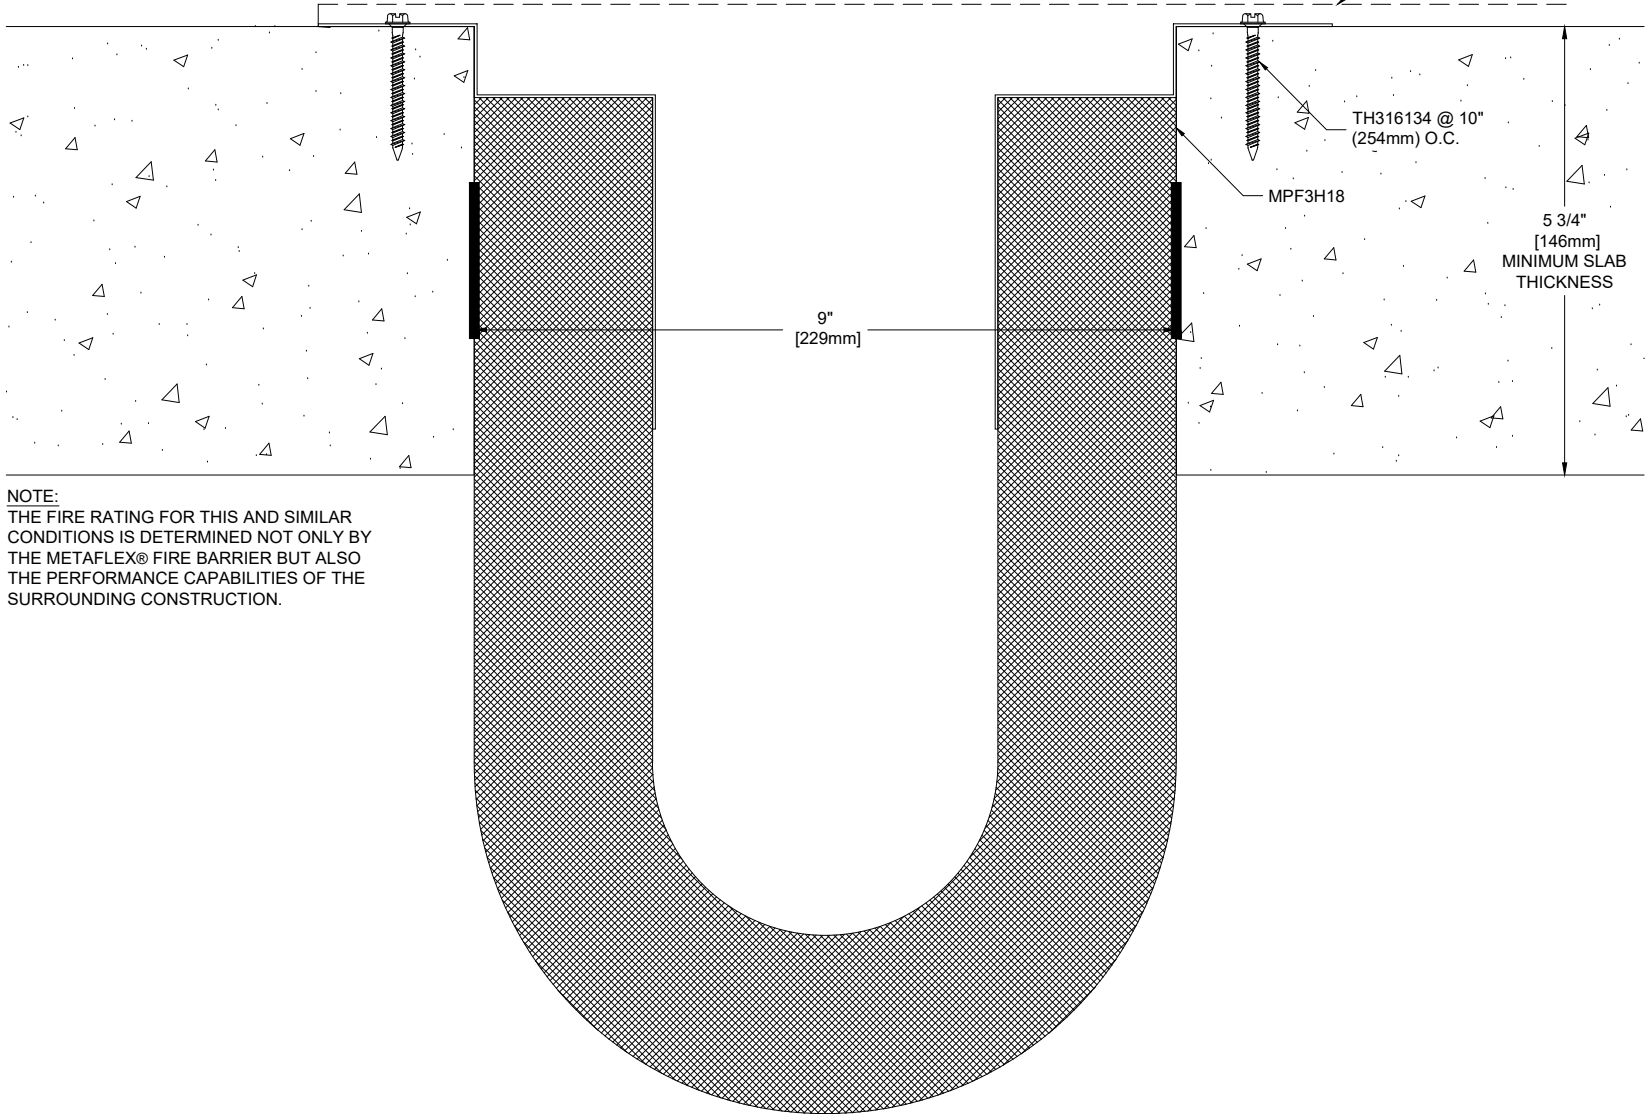

**MPF3H18**  
 FLOOR FIRE BARRIER  
 3 HOUR RATED  
 MAXIMUM OPENING 18" (457mm)  
 INTERTEK LISTING # BA/EC 180-01

A MINIMUM 3/16" THICK ALUMINUM  
 COVER IS REQUIRED TO MAINTAIN  
 3 HOUR RATING (BY OTHERS)