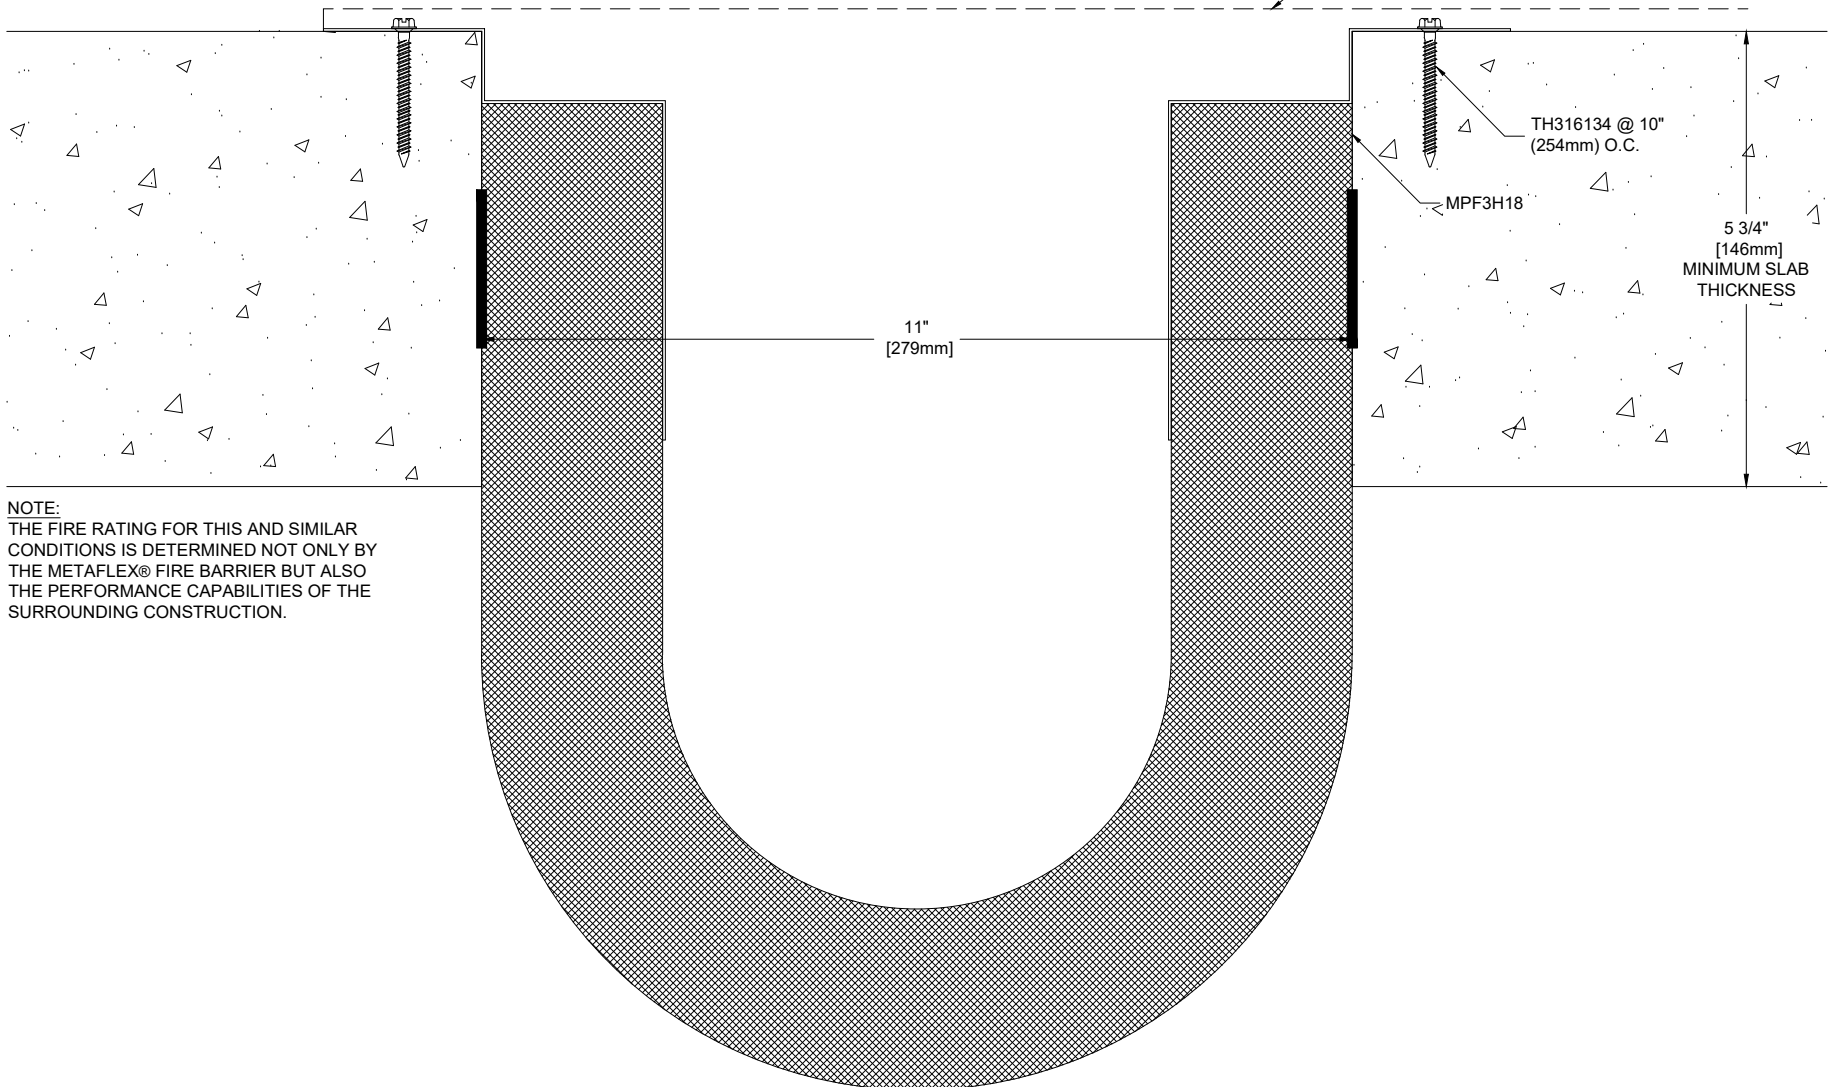

MPF3H18
 FLOOR FIRE BARRIER
 3 HOUR RATED
 MAXIMUM OPENING 18" (457mm)
 INTERTEK LISTING # BA/EC 180-01

A MINIMUM 3/16" THICK ALUMINUM
 COVER IS REQUIRED TO MAINTAIN
 3 HOUR RATING (BY OTHERS)

NOTE:
 THE FIRE RATING FOR THIS AND SIMILAR
 CONDITIONS IS DETERMINED NOT ONLY BY
 THE METAFLEX® FIRE BARRIER BUT ALSO
 THE PERFORMANCE CAPABILITIES OF THE
 SURROUNDING CONSTRUCTION.