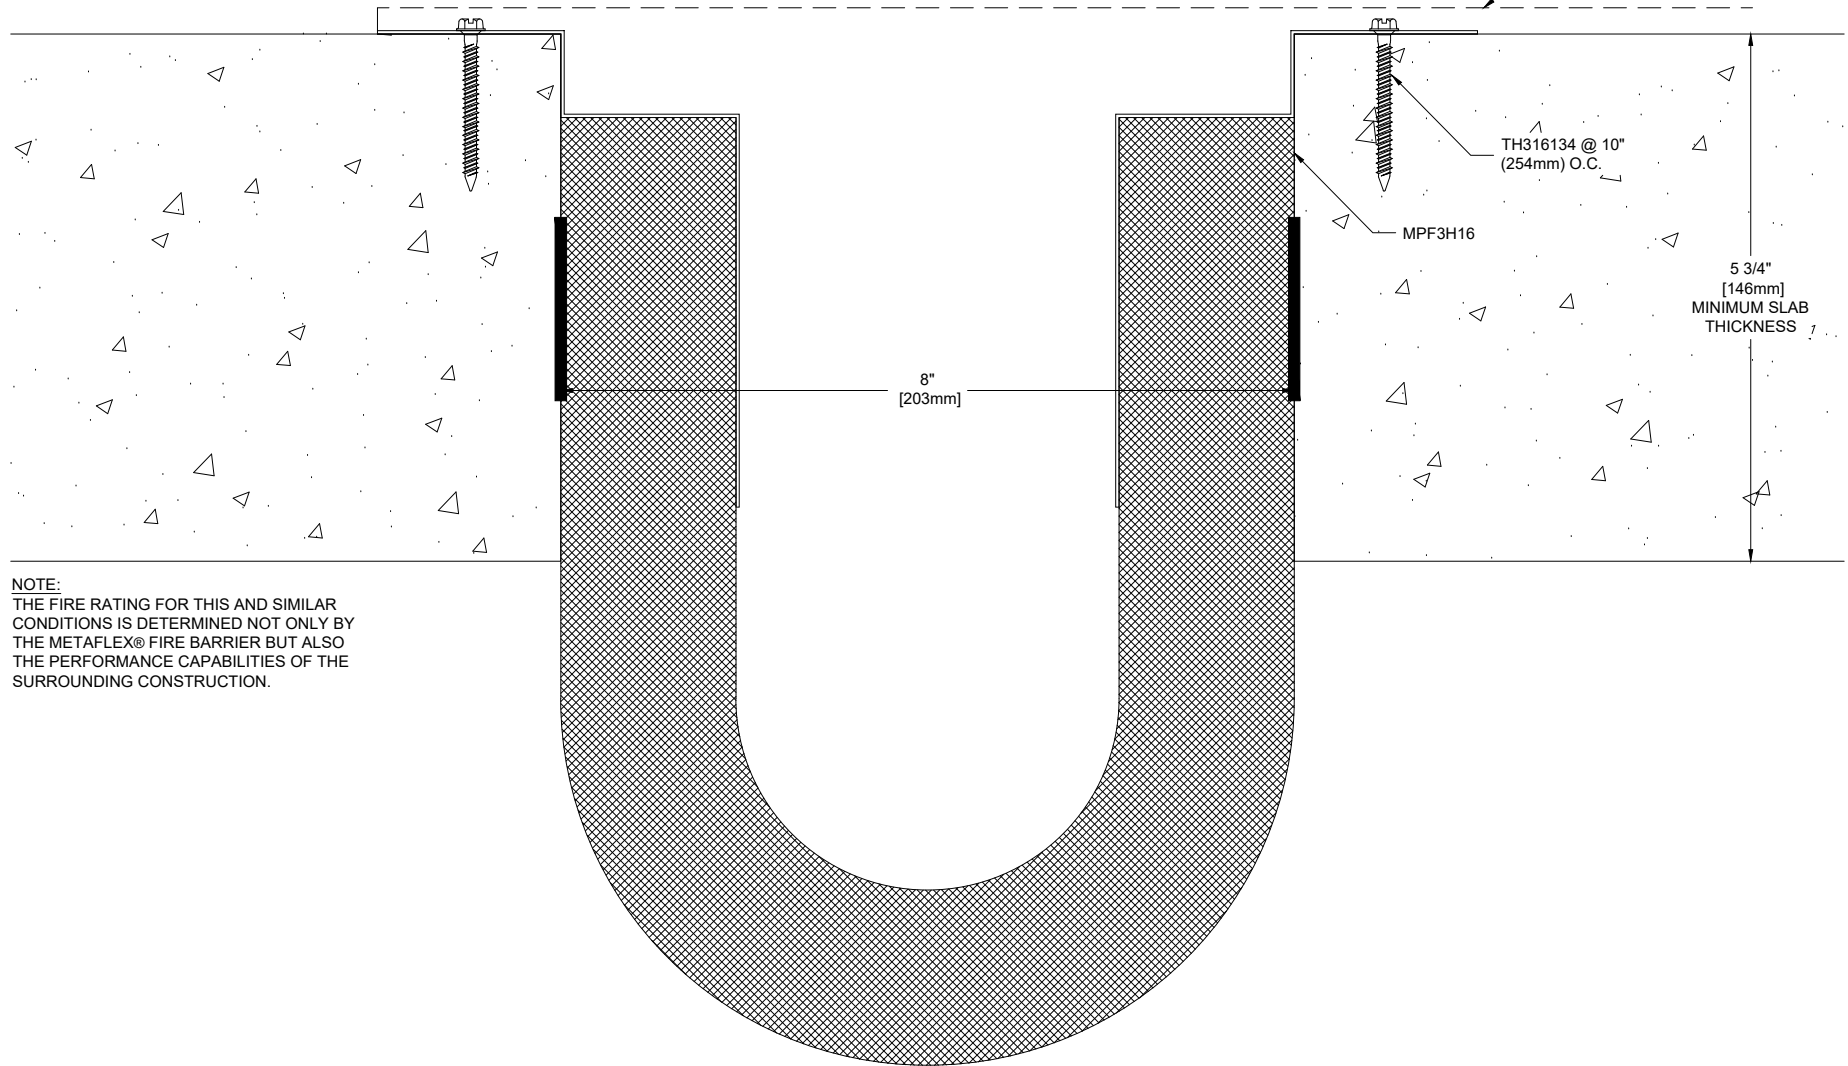

MPF3H16

FLOOR FIRE BARRIER

3 HOUR RATED

MAXIMUM OPENING 16" (406mm)

INTERTEK LISTING # BA/EC 180-01

A MINIMUM 3/16" THICK ALUMINUM COVER IS REQUIRED TO MAINTAIN 3 HOUR RATING (BY OTHERS)

NOTE:
THE FIRE RATING FOR THIS AND SIMILAR CONDITIONS IS DETERMINED NOT ONLY BY THE METAFLEX® FIRE BARRIER BUT ALSO THE PERFORMANCE CAPABILITIES OF THE SURROUNDING CONSTRUCTION.