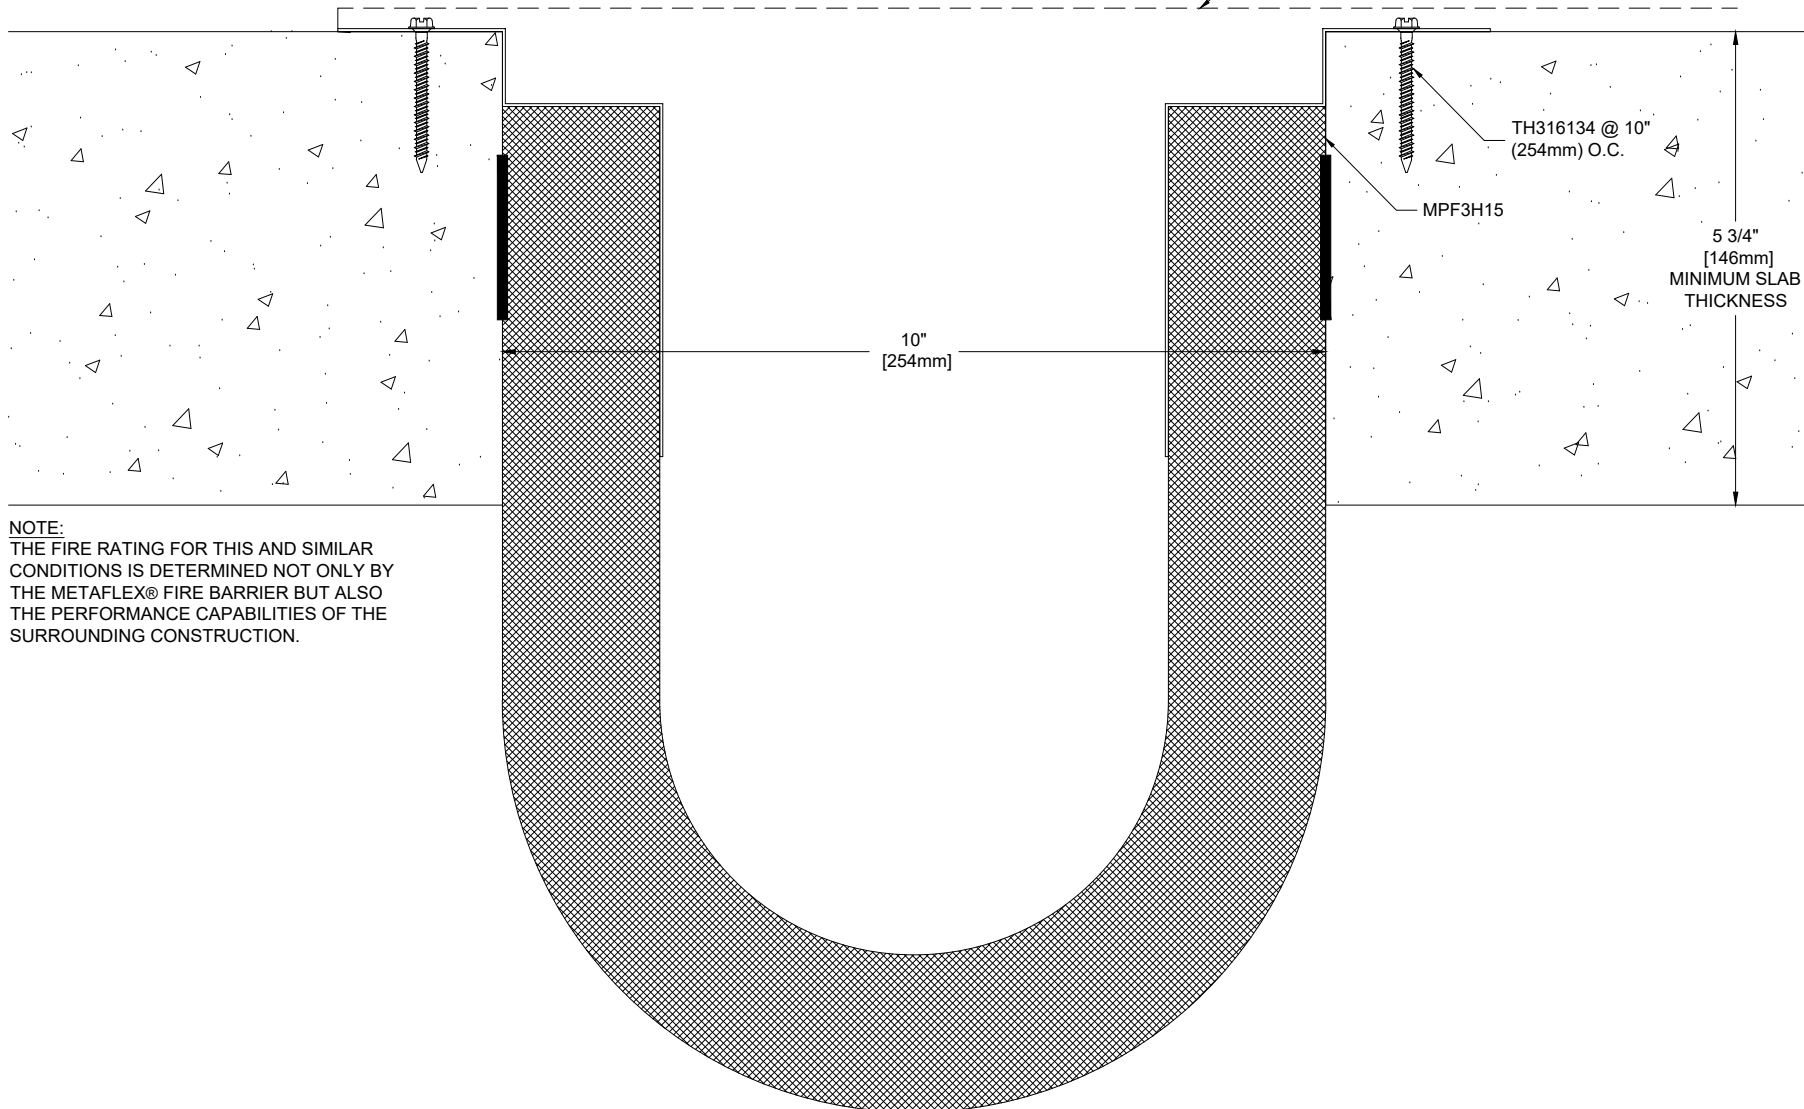

MPF3H15

FLOOR FIRE BARRIER
 3 HOUR RATED
 MAXIMUM OPENING 15" (381mm)
 INTERTEK LISTING # BA/EC 180-01

A MINIMUM 3/16" THICK ALUMINUM
 COVER IS REQUIRED TO MAINTAIN
 3 HOUR RATING (BY OTHERS)

NOTE:
 THE FIRE RATING FOR THIS AND SIMILAR
 CONDITIONS IS DETERMINED NOT ONLY BY
 THE METAFLEX® FIRE BARRIER BUT ALSO
 THE PERFORMANCE CAPABILITIES OF THE
 SURROUNDING CONSTRUCTION.