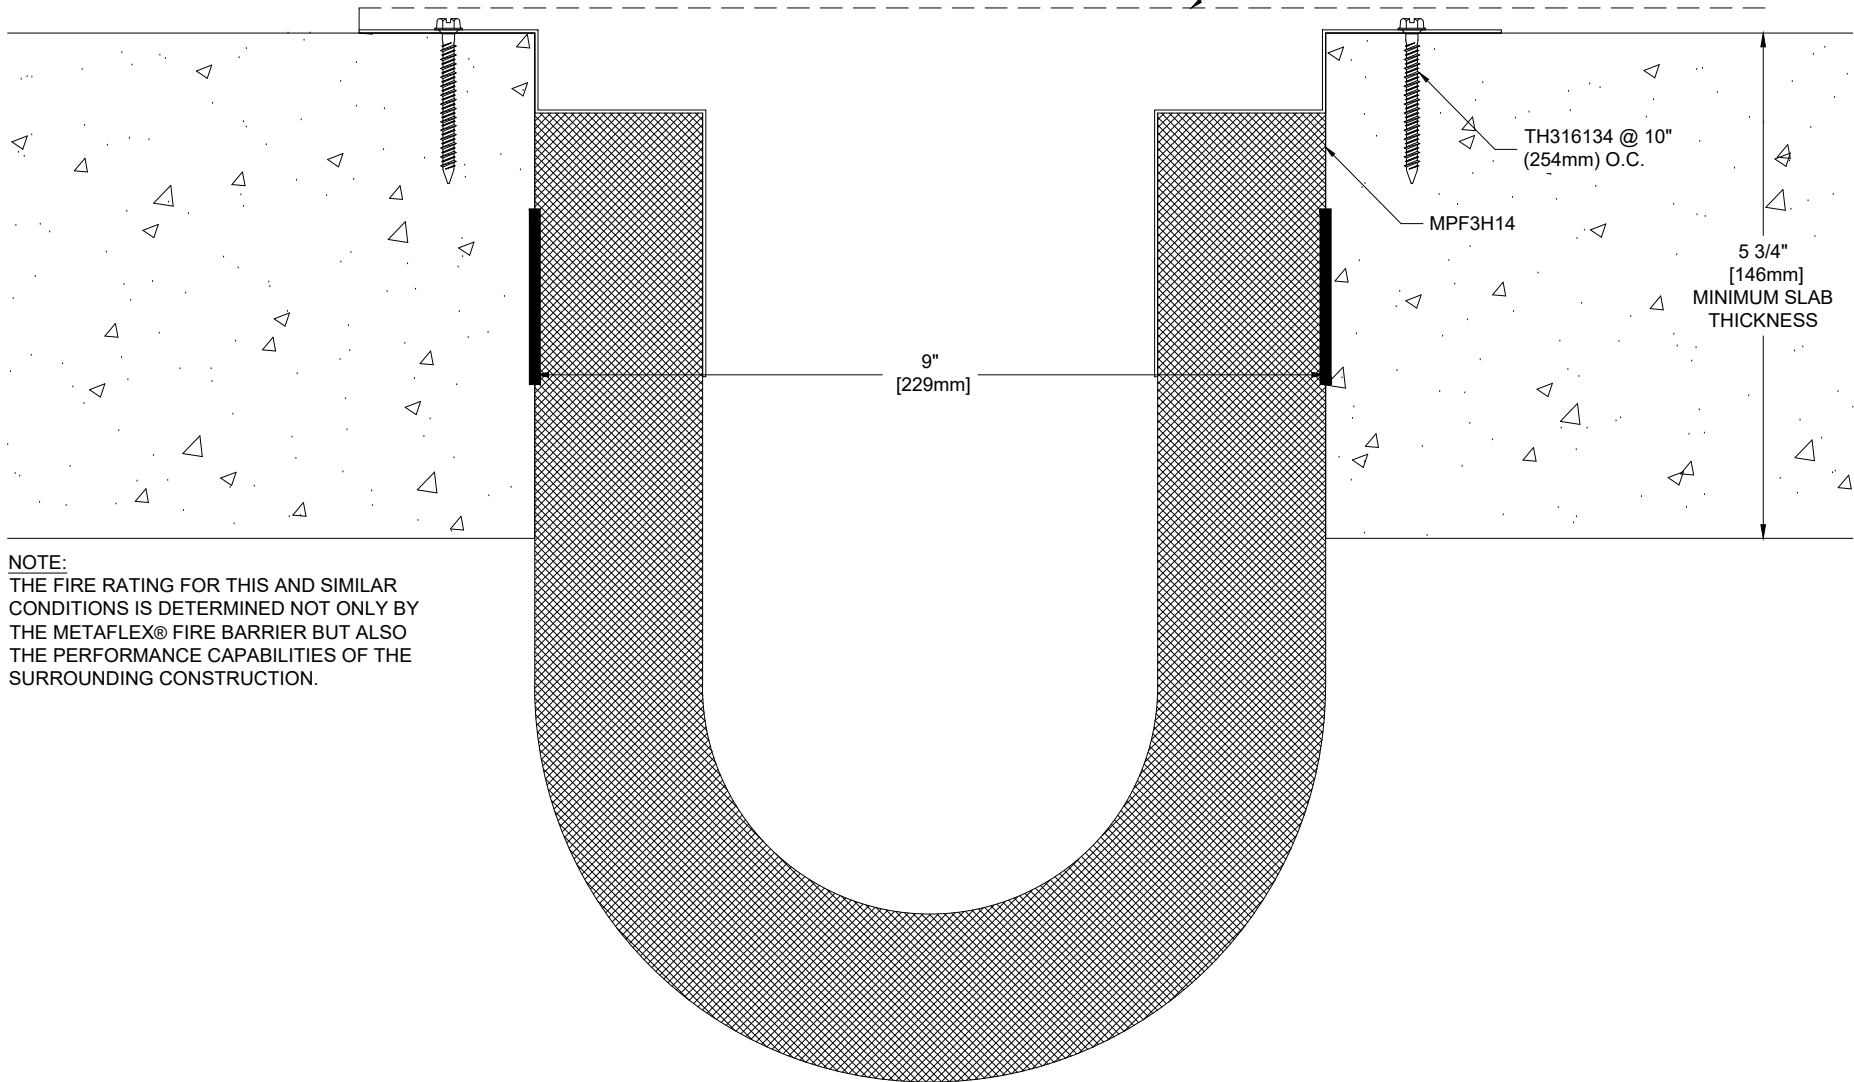

MPF3H14

FLOOR FIRE BARRIER
 3 HOUR RATED
 MAXIMUM OPENING 14" (356mm)
 INTERTEK LISTING # BA/EC 180-01

A MINIMUM 3/16" THICK ALUMINUM
 COVER IS REQUIRED TO MAINTAIN
 3 HOUR RATING (BY OTHERS)

NOTE:
 THE FIRE RATING FOR THIS AND SIMILAR
 CONDITIONS IS DETERMINED NOT ONLY BY
 THE METAFLEX® FIRE BARRIER BUT ALSO
 THE PERFORMANCE CAPABILITIES OF THE
 SURROUNDING CONSTRUCTION.