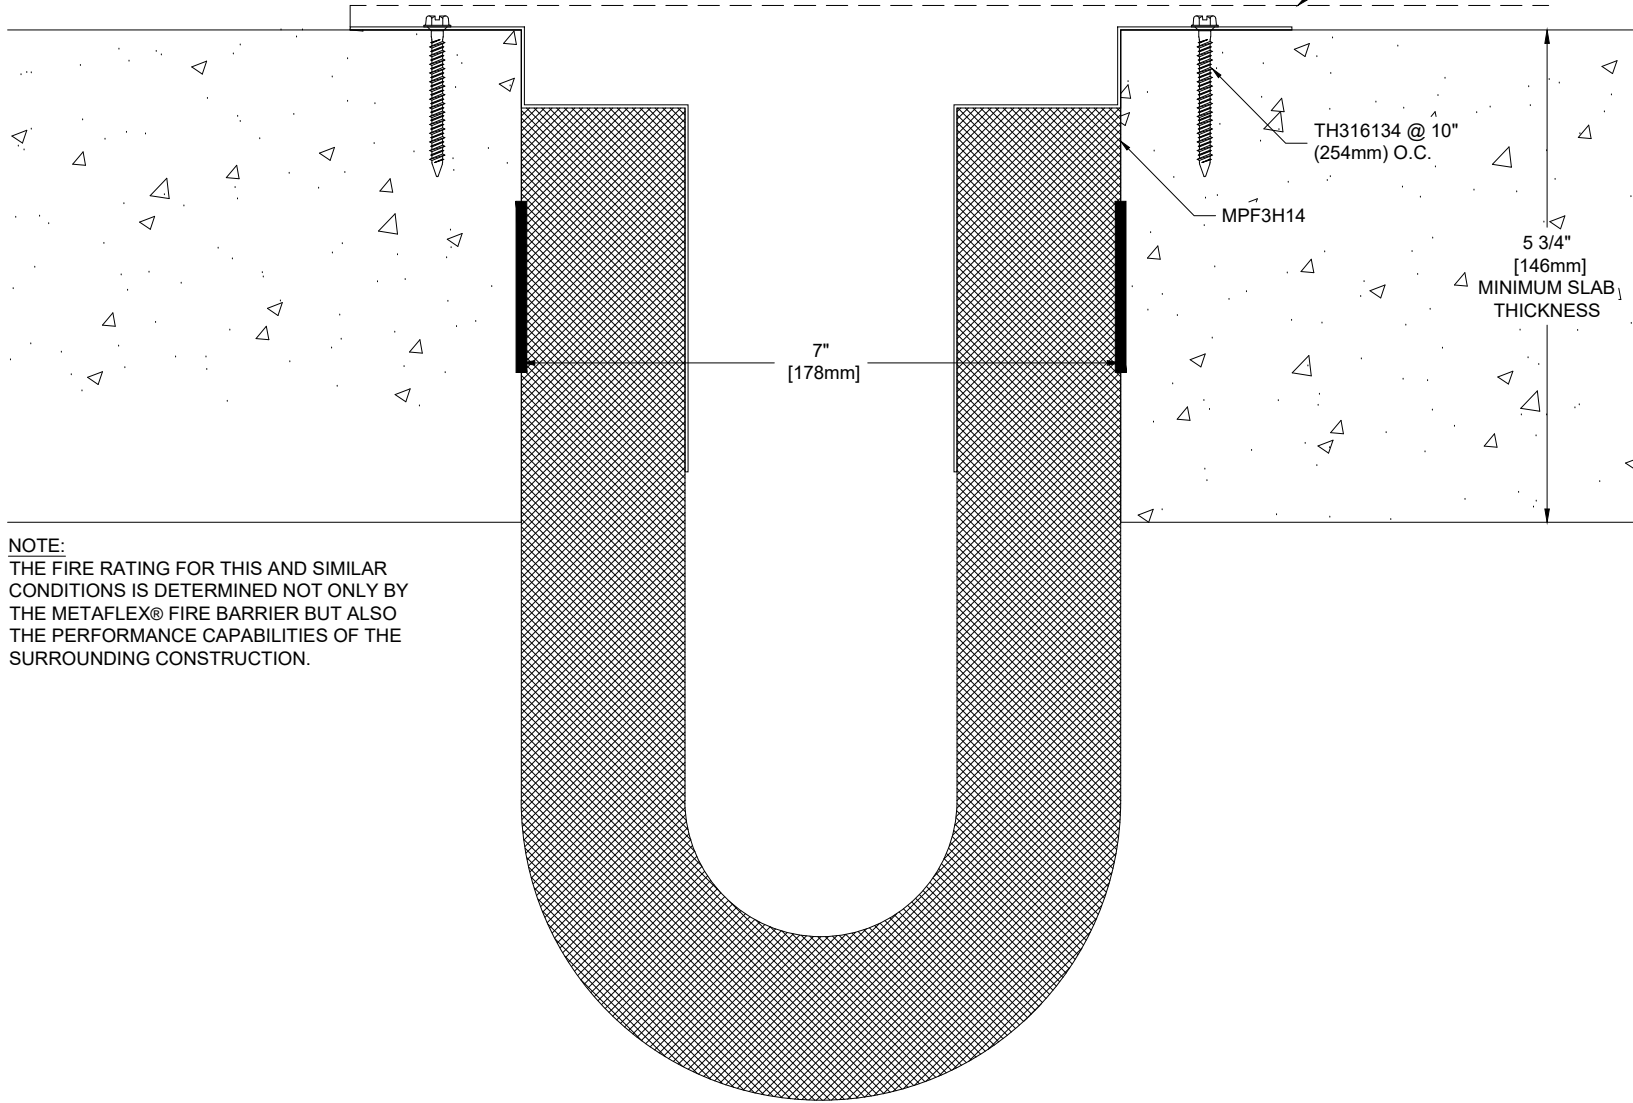

MPF3H14
 FLOOR FIRE BARRIER
 3 HOUR RATED
 MAXIMUM OPENING 14" (356mm)
 INTERTEK LISTING # BA/EC 180-01

A MINIMUM 3/16" THICK ALUMINUM COVER IS REQUIRED TO MAINTAIN 3 HOUR RATING (BY OTHERS)

NOTE:
 THE FIRE RATING FOR THIS AND SIMILAR CONDITIONS IS DETERMINED NOT ONLY BY THE METAFLEX® FIRE BARRIER BUT ALSO THE PERFORMANCE CAPABILITIES OF THE SURROUNDING CONSTRUCTION.