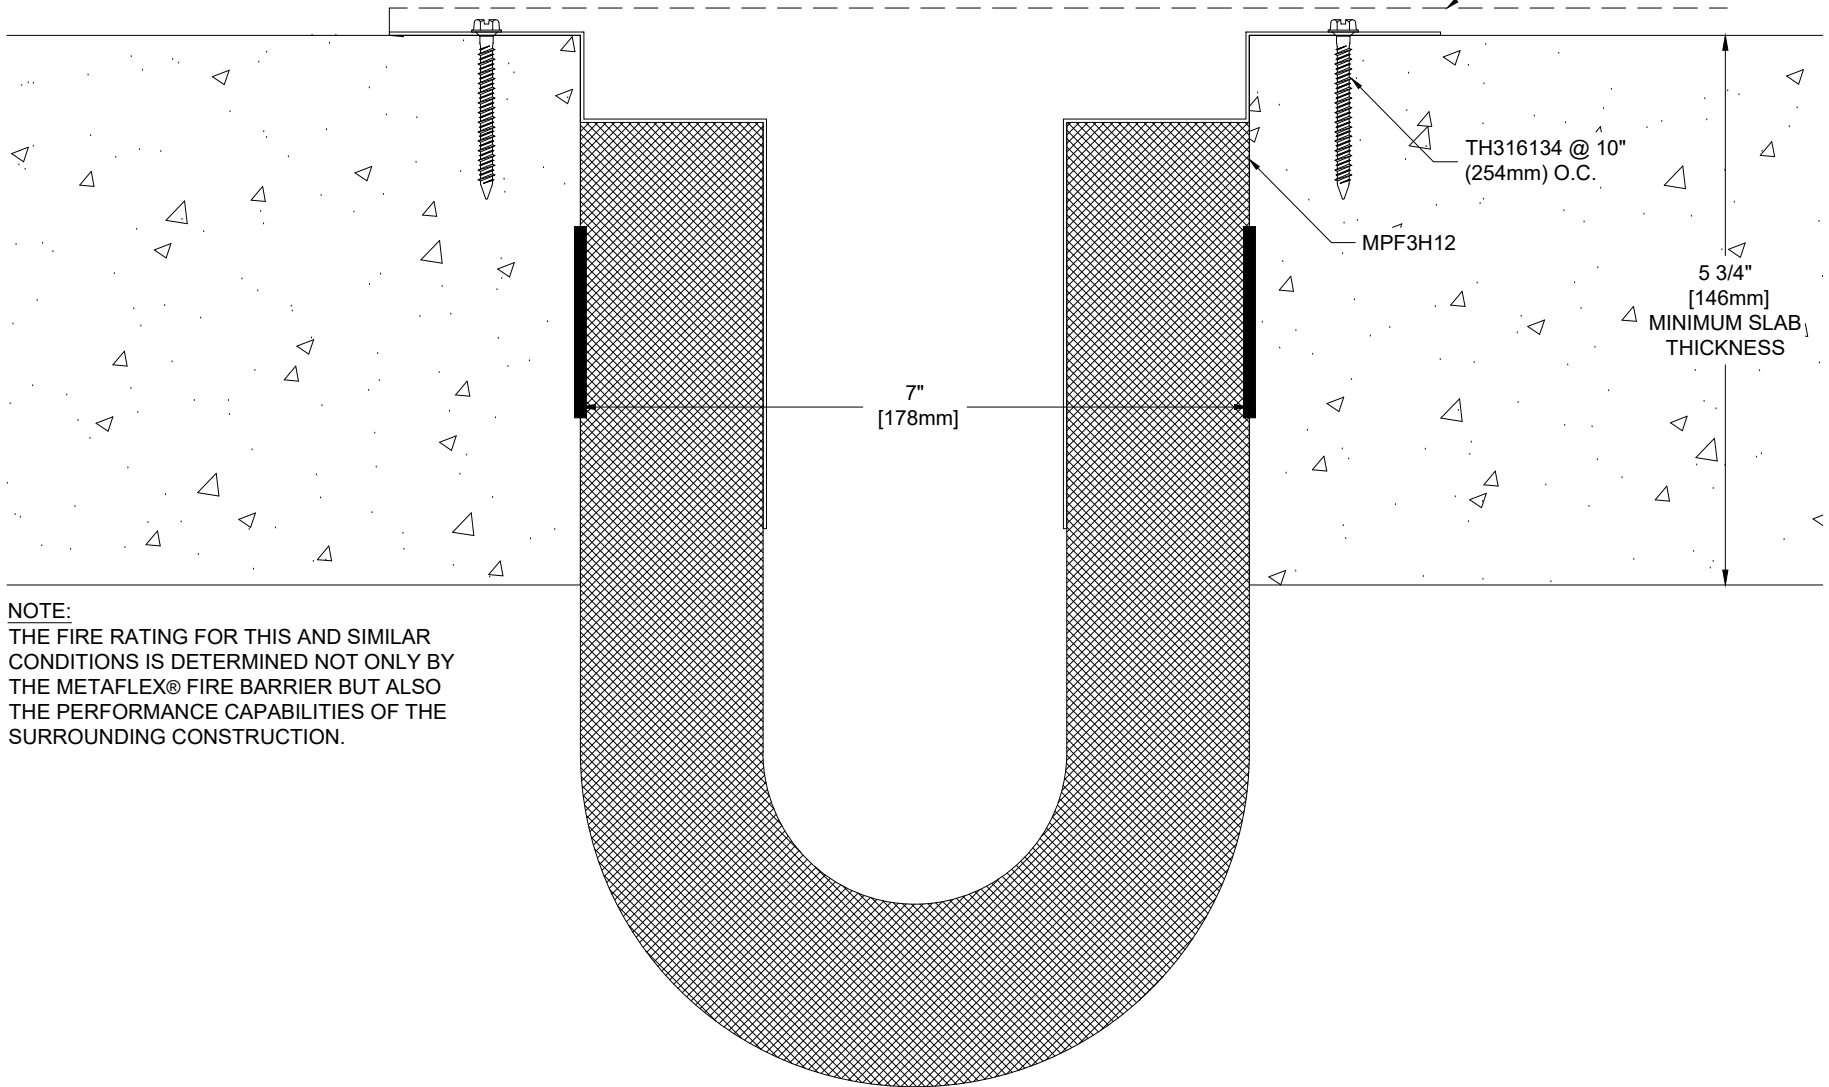

MPF3H12

FLOOR FIRE BARRIER
 3 HOUR RATED
 MAXIMUM OPENING 12" (305mm)
 INTERTEK LISTING # BA/EC 180-01

A MINIMUM 3/16" THICK ALUMINUM COVER IS REQUIRED TO MAINTAIN 3 HOUR RATING (BY OTHERS)

NOTE:
 THE FIRE RATING FOR THIS AND SIMILAR CONDITIONS IS DETERMINED NOT ONLY BY THE METAFLEX® FIRE BARRIER BUT ALSO THE PERFORMANCE CAPABILITIES OF THE SURROUNDING CONSTRUCTION.