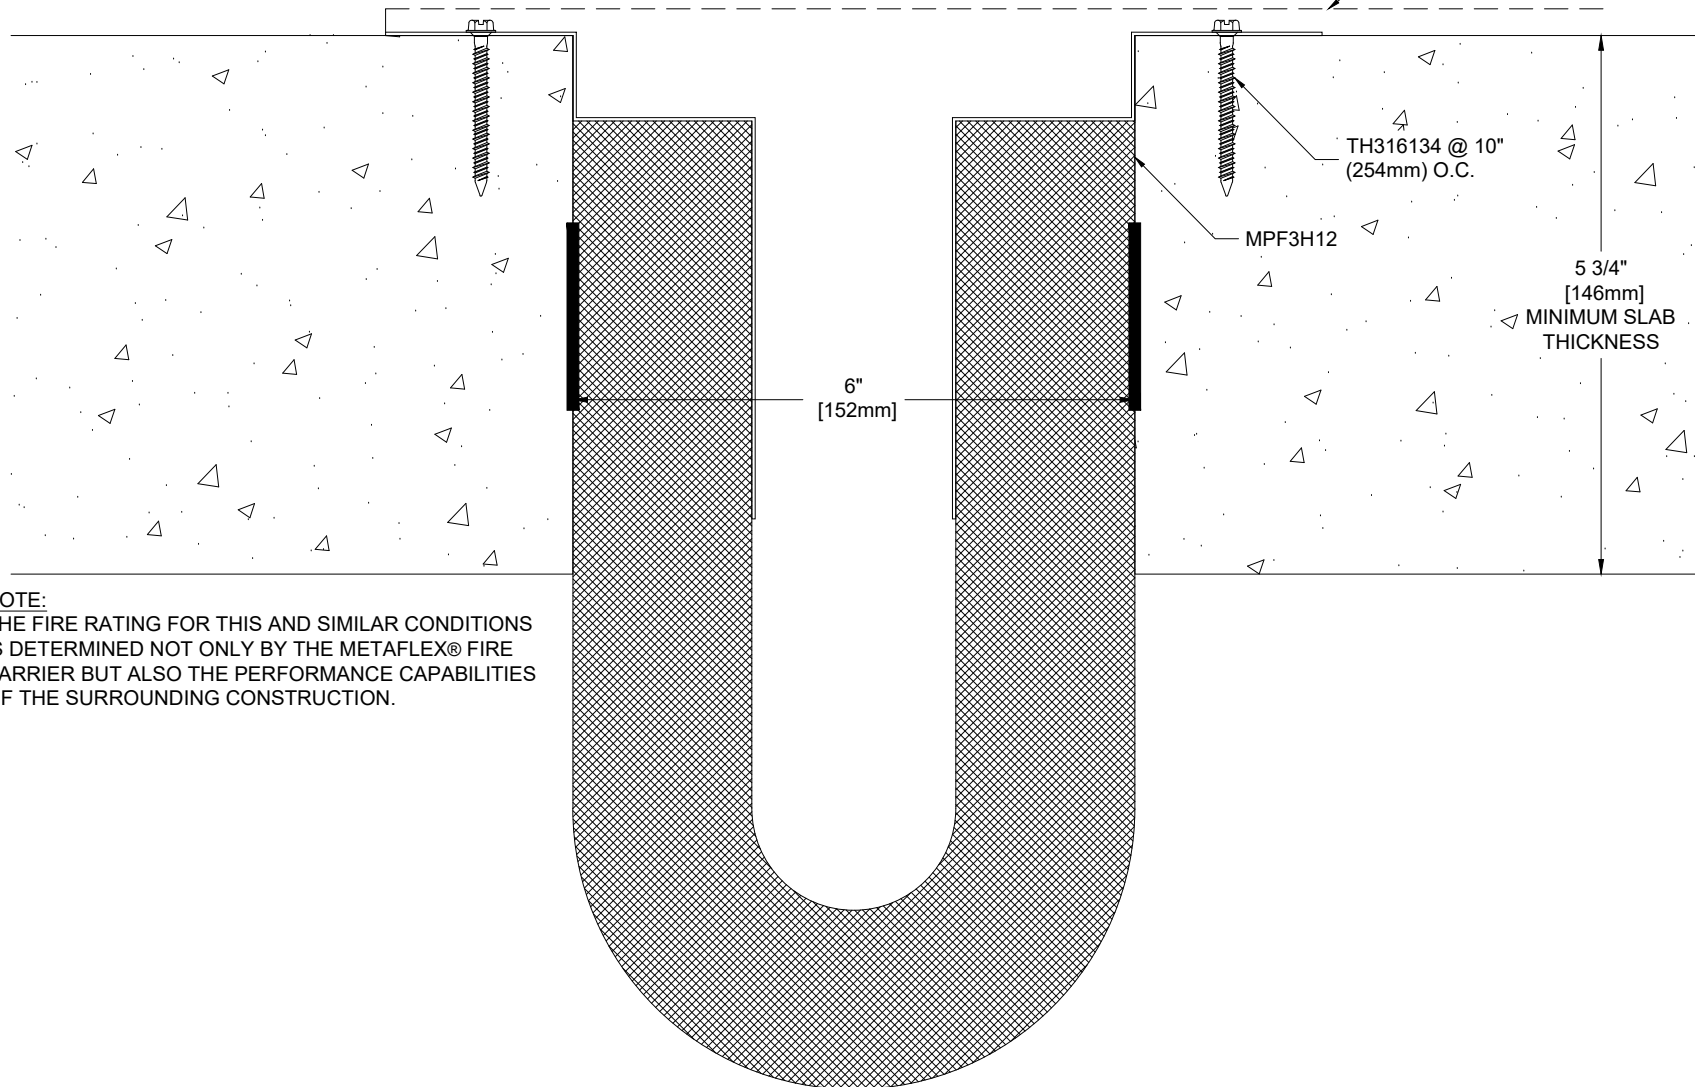

MPF3H12
 FLOOR FIRE BARRIER
 3 HOUR RATED
 MAXIMUM OPENING 12" (305mm)
 INTERTEK LISTING # BA/EC 180-01

A MINIMUM 3/16" THICK ALUMINUM COVER IS REQUIRED TO MAINTAIN 3 HOUR RATING (BY OTHERS)

NOTE:
 THE FIRE RATING FOR THIS AND SIMILAR CONDITIONS IS DETERMINED NOT ONLY BY THE METAFLEX® FIRE BARRIER BUT ALSO THE PERFORMANCE CAPABILITIES OF THE SURROUNDING CONSTRUCTION.