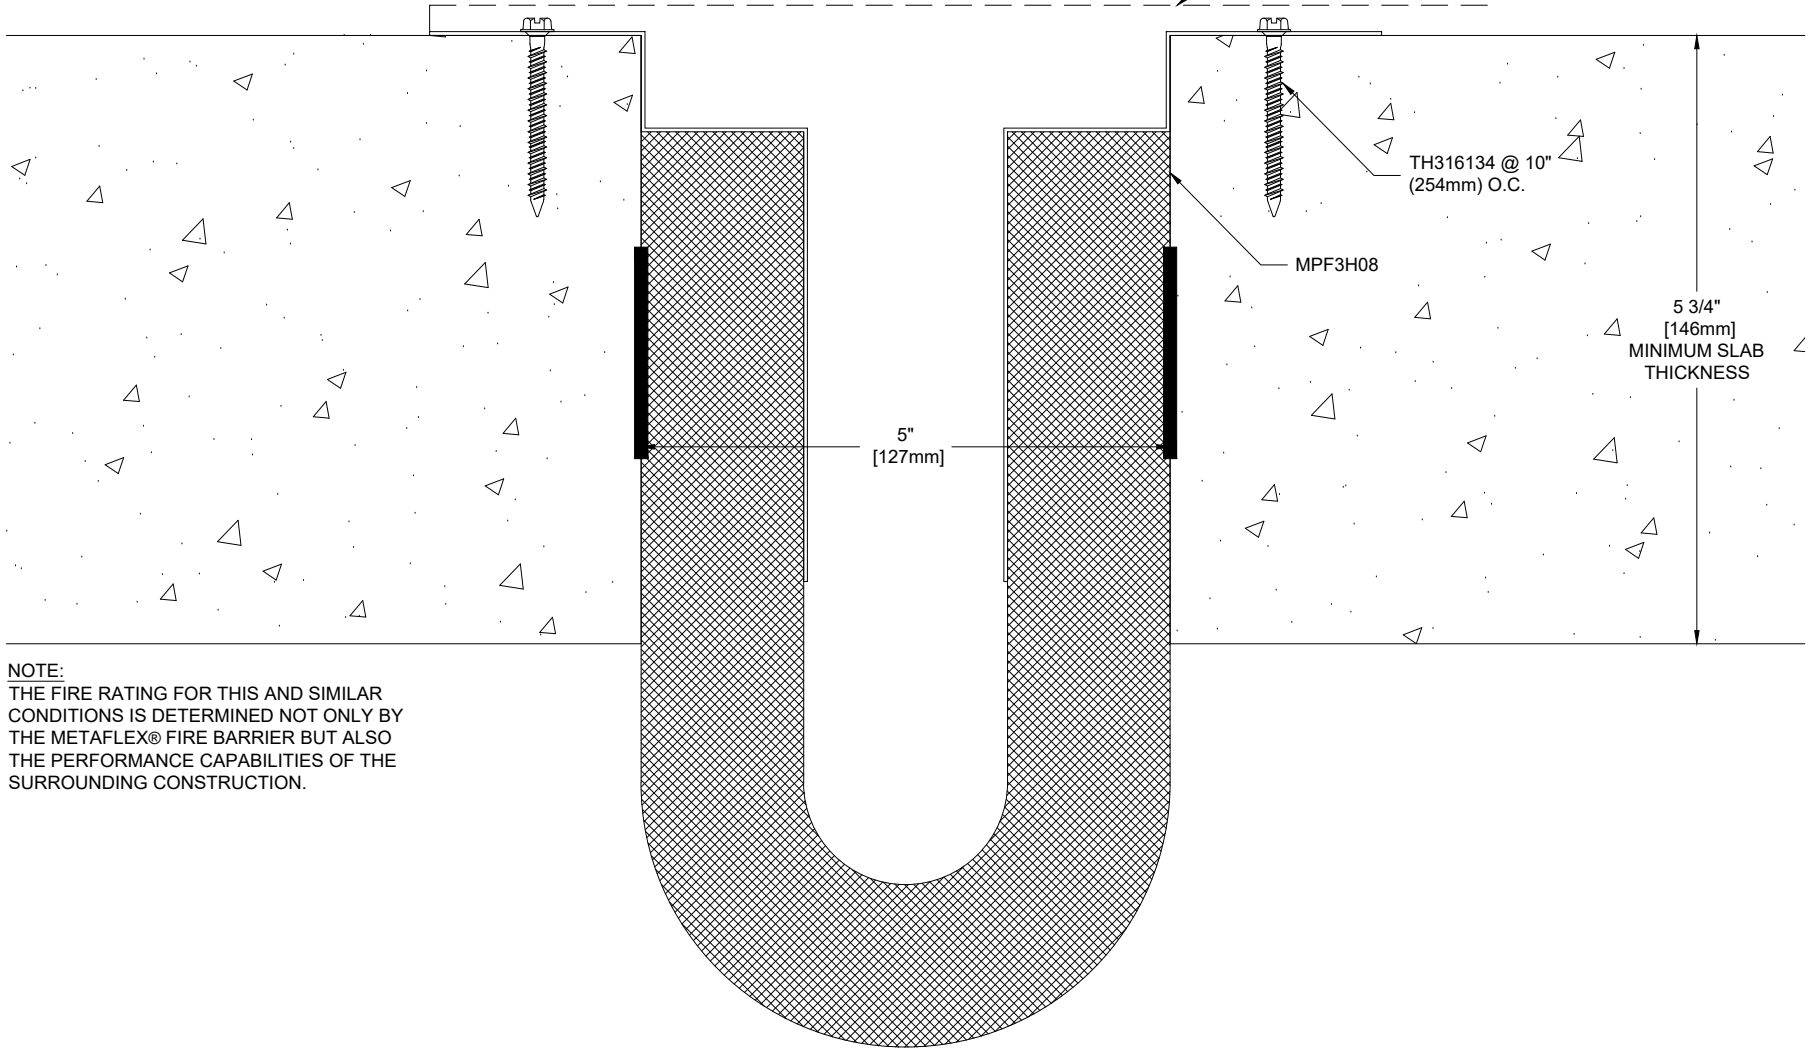

MPF3H08

FLOOR FIRE BARRIER

3 HOUR RATED

MAXIMUM OPENING 8" (203mm)

INTERTEK LISTING # BA/EC 180-01

A MINIMUM 3/16" THICK ALUMINUM COVER IS REQUIRED TO MAINTAIN 3 HOUR RATING (BY OTHERS)

NOTE:
THE FIRE RATING FOR THIS AND SIMILAR CONDITIONS IS DETERMINED NOT ONLY BY THE METAFLEX® FIRE BARRIER BUT ALSO THE PERFORMANCE CAPABILITIES OF THE SURROUNDING CONSTRUCTION.