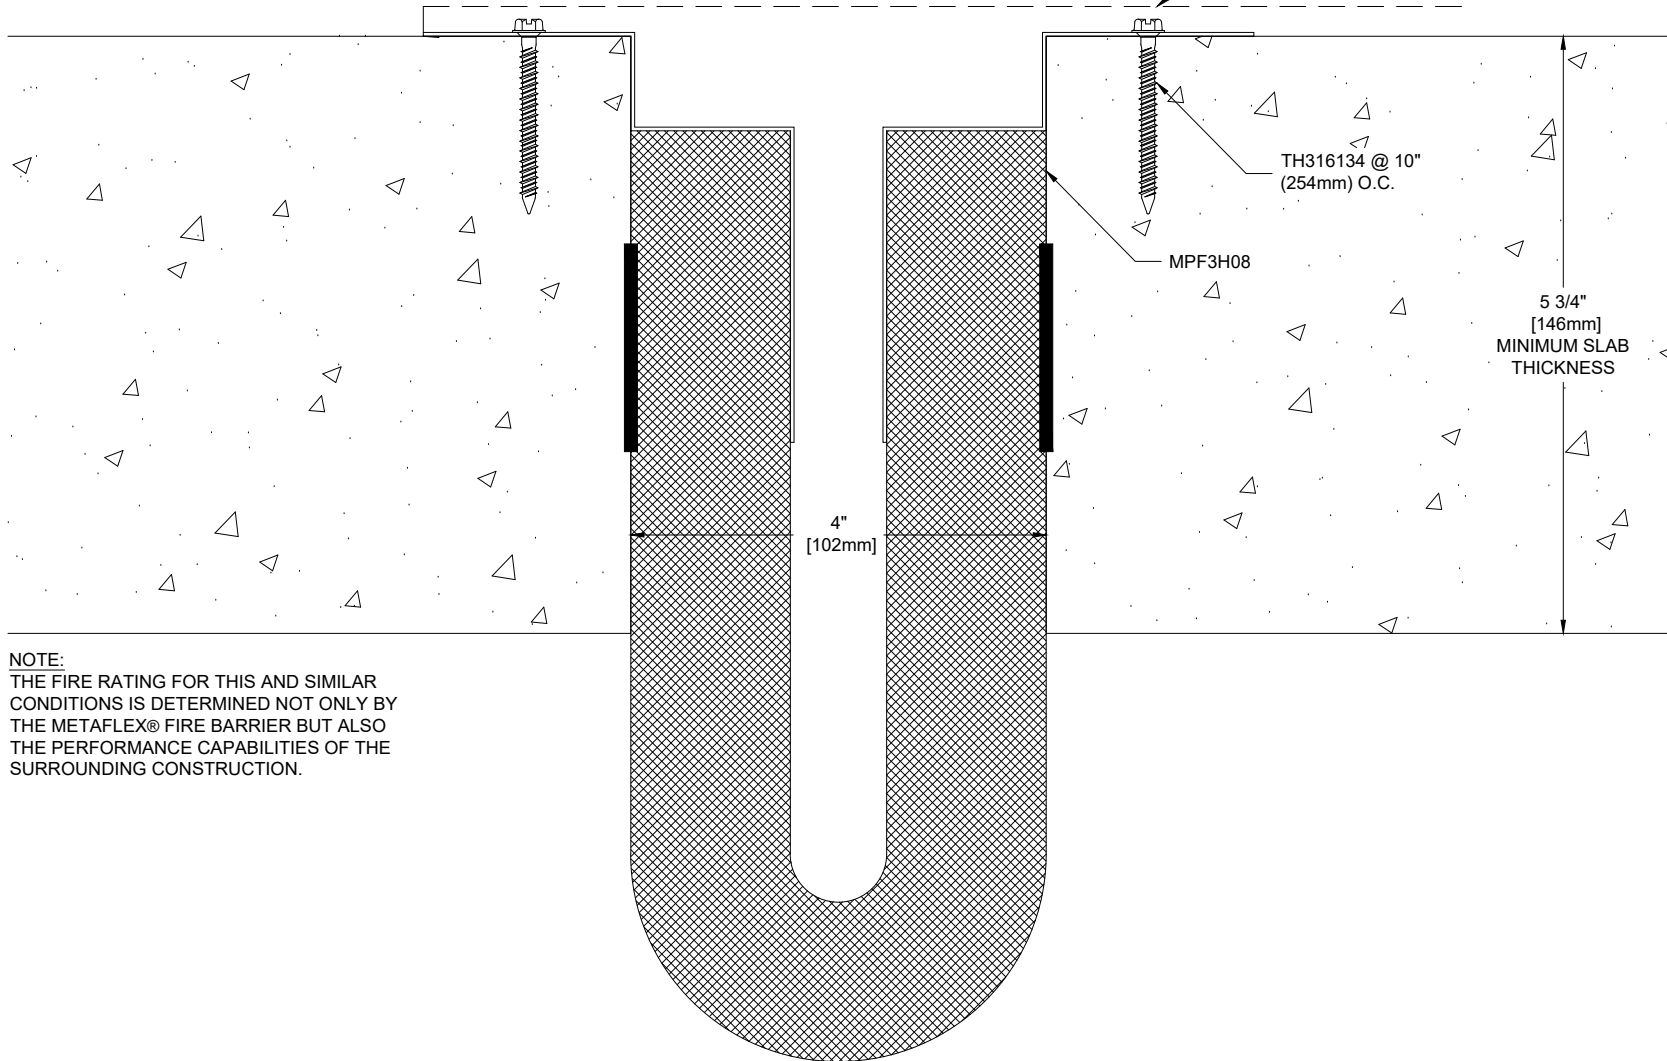

MPF3H08

FLOOR FIRE BARRIER
 3 HOUR RATED
 MAXIMUM OPENING 8" (203mm)
 INTERTEK LISTING # BA/EC 180-01

A MINIMUM 3/16" THICK ALUMINUM COVER IS REQUIRED TO MAINTAIN 3 HOUR RATING (BY OTHERS)

NOTE:
 THE FIRE RATING FOR THIS AND SIMILAR CONDITIONS IS DETERMINED NOT ONLY BY THE METAFLEX® FIRE BARRIER BUT ALSO THE PERFORMANCE CAPABILITIES OF THE SURROUNDING CONSTRUCTION.