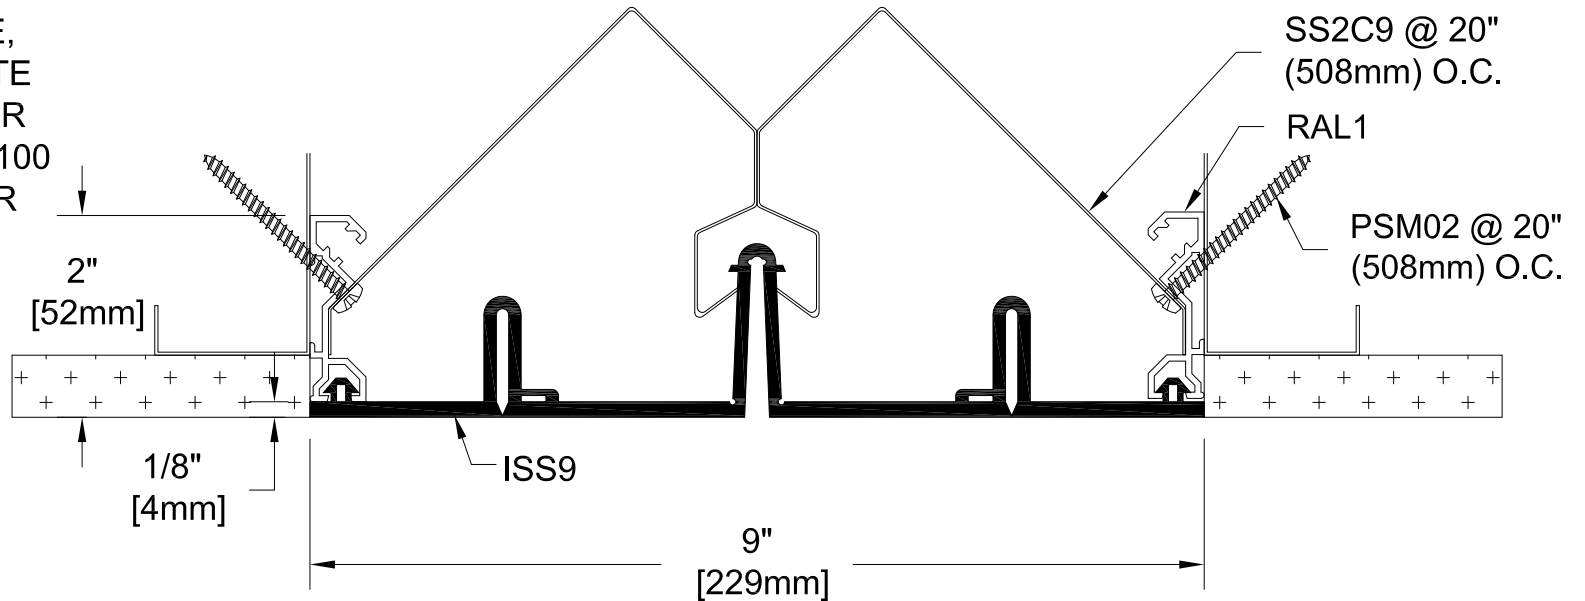

# IS-9

INTERIOR FLAT SEAL  
 MILL FINISH ALUMINUM BASE  
 50% MOVEMENT

COLOR: \_\_\_\_\_  
 SILICONE COLORS: CHOOSE  
 FROM DOW 790 COLOR CHART

BLACK, GRAY, BRONZE,  
 SANDSTONE AND WHITE  
 ARE STANDARD. OTHER  
 COLORS SUBJECT TO 100  
 FOOT MINIMUM ORDER  
 QUANTITY OR SET UP  
 CHARGES.