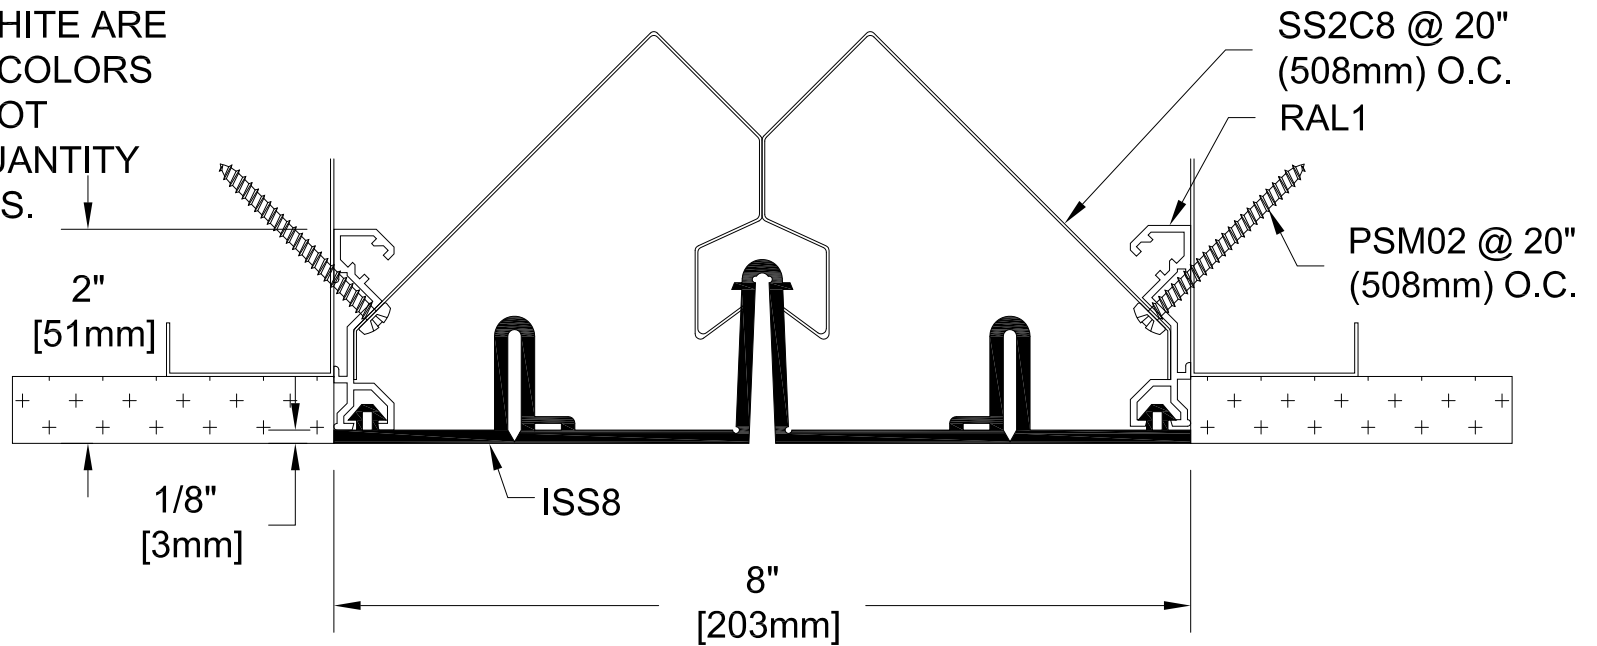

IS-8

INTERIOR FLAT SEAL
MILL FINISH ALUMINUM BASE
50% MOVEMENT

COLOR:
SILICONE COLORS: CHOOSE
FROM DOW 790 COLOR CHART

BLACK, GRAY, BRONZE,
SANDSTONE AND WHITE ARE
STANDARD. OTHER COLORS
SUBJECT TO 100 FOOT
MINIMUM ORDER QUANTITY
OR SET UP CHARGES.