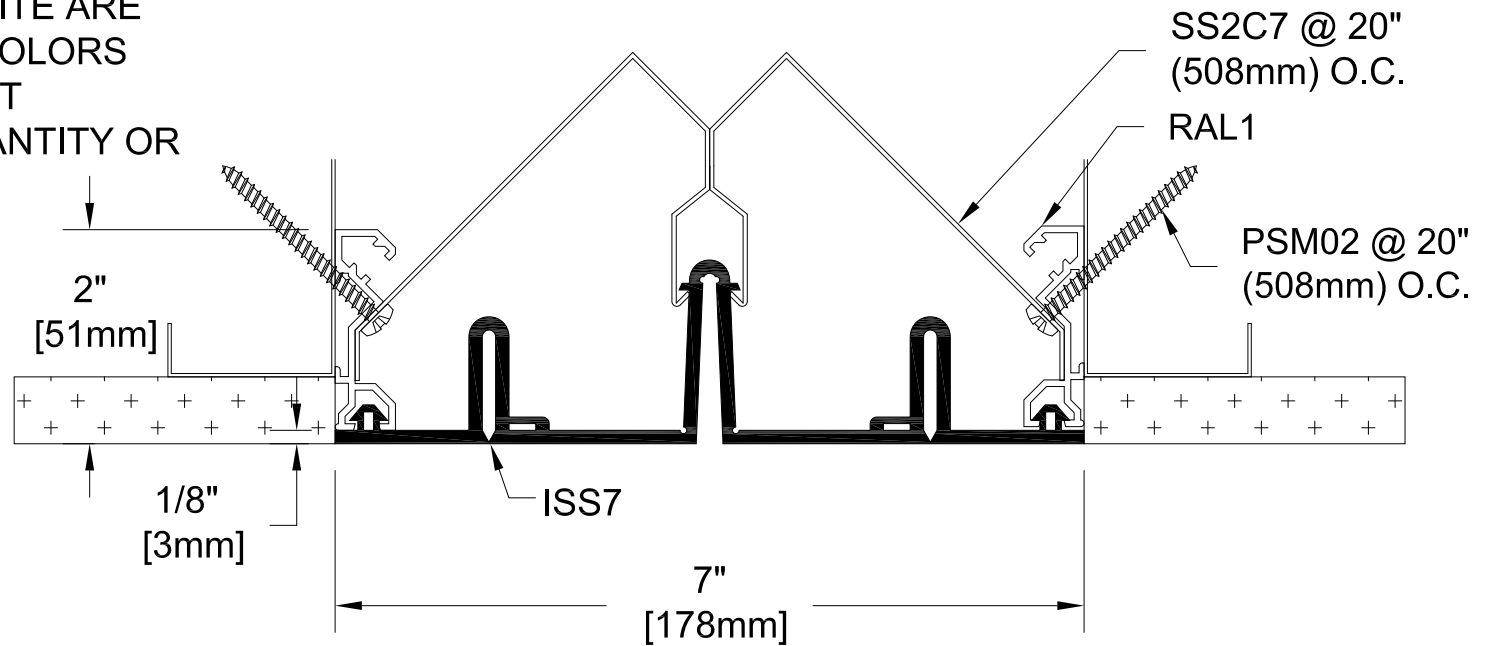

IS-7

INTERIOR FLAT SEAL
 MILL FINISH ALUMINUM BASE
 50% MOVEMENT

COLOR: _____
 SILICONE COLORS: CHOOSE
 FROM DOW 790 COLOR CHART

BLACK, GRAY, BRONZE,
 SANDSTONE AND WHITE ARE
 STANDARD. OTHER COLORS
 SUBJECT TO 100 FOOT
 MINIMUM ORDER QUANTITY OR
 SET UP CHARGES.