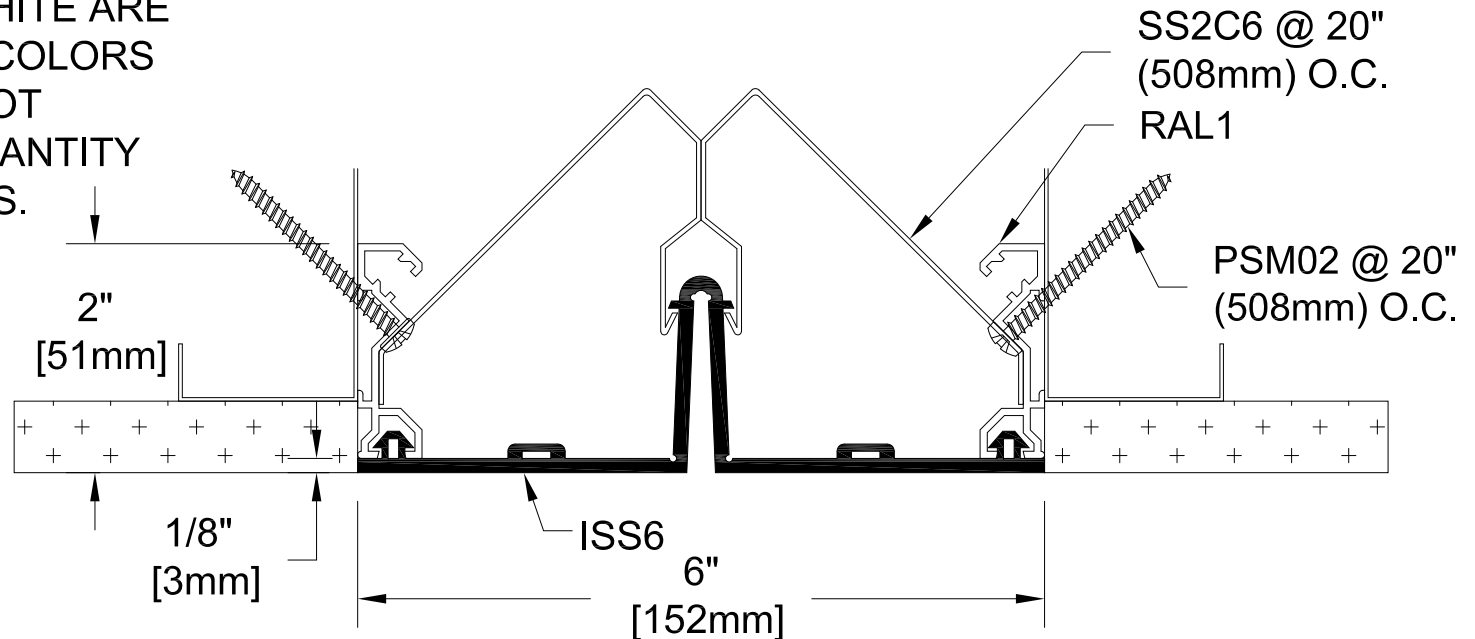

IS-6

INTERIOR FLAT SEAL
MILL FINISH ALUMINUM BASE
50% MOVEMENT

COLOR: _____
SILICONE COLORS: CHOOSE
FROM DOW 790 COLOR CHART
BLACK, GRAY, BRONZE,
SANDSTONE AND WHITE ARE
STANDARD. OTHER COLORS
SUBJECT TO 100 FOOT
MINIMUM ORDER QUANTITY
OR SET UP CHARGES.