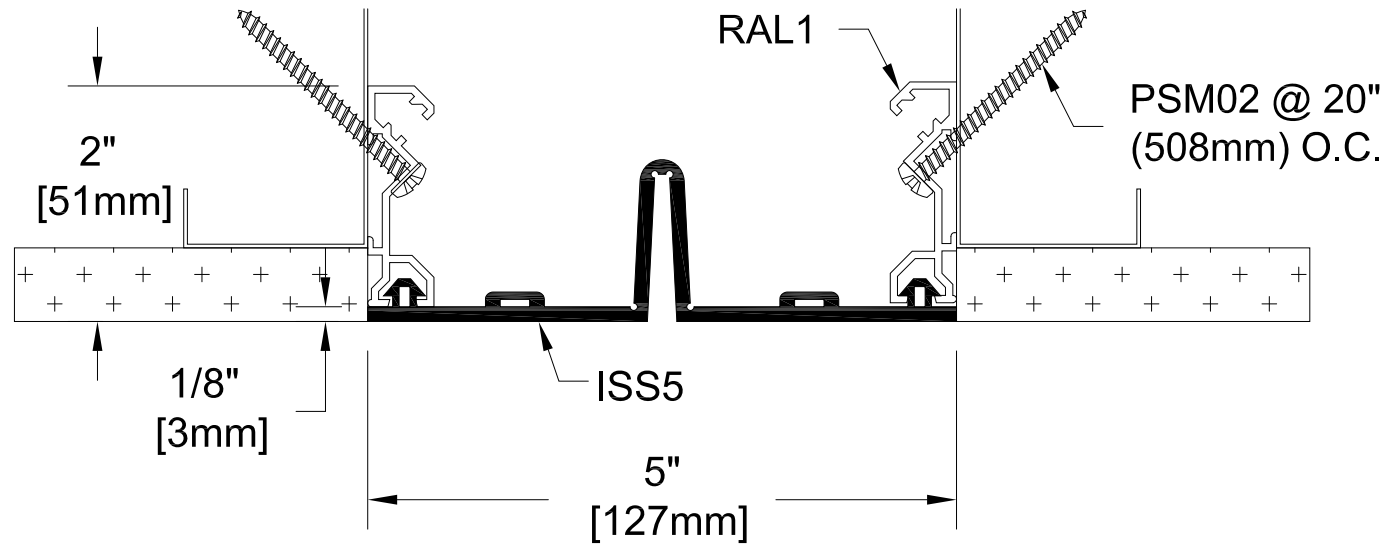

# IS-5

INTERIOR FLAT SEAL  
MILL FINISH ALUMINUM BASE  
50% MOVEMENT

COLOR: \_\_\_\_\_  
SILICONE COLORS: CHOOSE  
FROM DOW 790 COLOR CHART

BLACK, GRAY, BRONZE,  
SANDSTONE AND WHITE ARE  
STANDARD. OTHER COLORS  
SUBJECT TO 100 FOOT  
MINIMUM ORDER QUANTITY  
OR SET UP CHARGES.