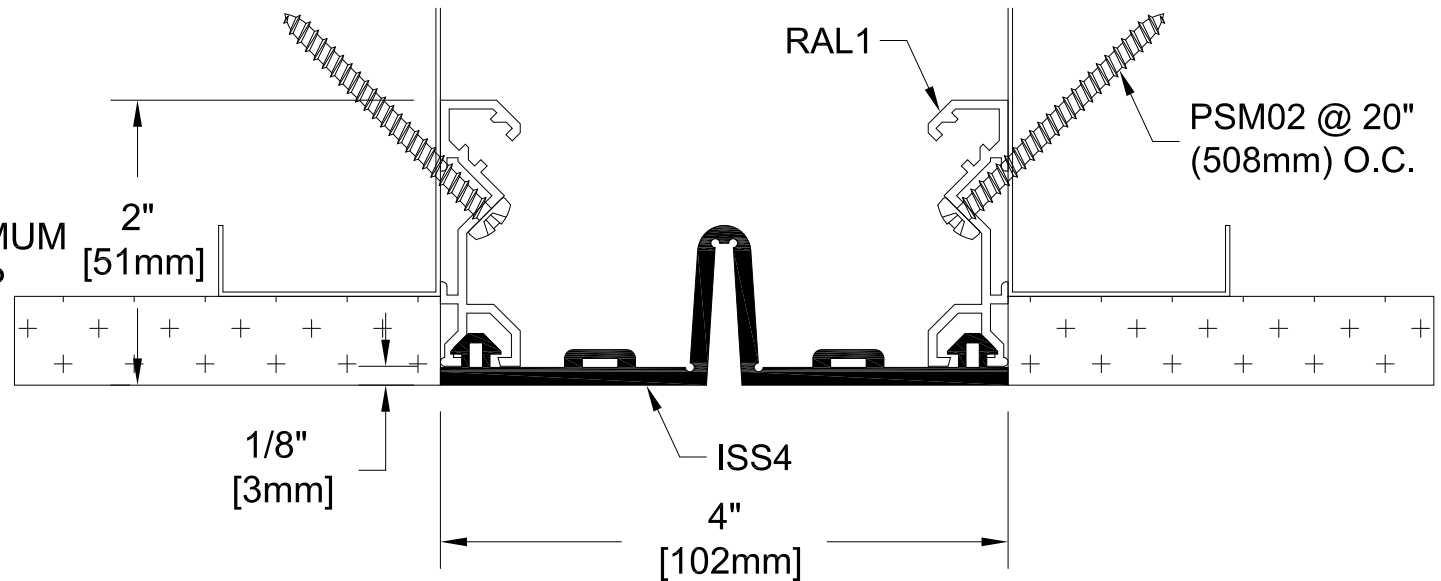

# IS-4

INTERIOR FLAT SEAL  
 MILL FINISH ALUMINUM BASE  
 50% MOVEMENT

COLOR: \_\_\_\_\_  
 SILICONE COLORS: CHOOSE FROM  
 DOW 790 COLOR CHART

BLACK, GRAY, BRONZE,  
 SANDSTONE AND WHITE ARE  
 STANDARD. OTHER COLORS  
 SUBJECT TO 100 FOOT MINIMUM  
 ORDER QUANTITY OR SET UP  
 CHARGES.