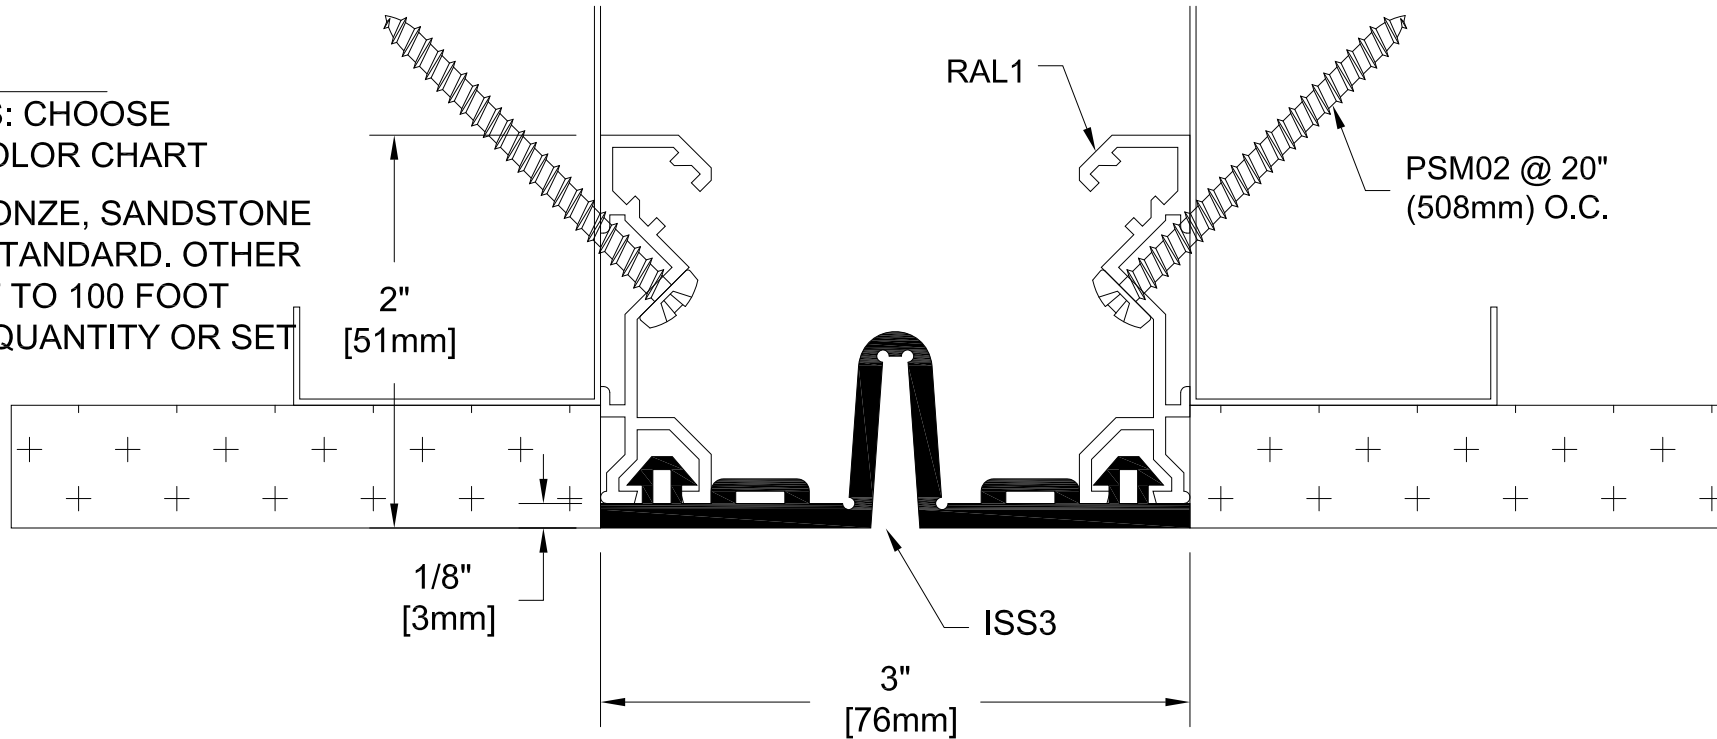

IS-3

INTERIOR FLAT SEAL
MILL FINISH ALUMINUM BASE
50% MOVEMENT

COLOR: _____
SILICONE COLORS: CHOOSE
FROM DOW 790 COLOR CHART

BLACK, GRAY, BRONZE, SANDSTONE
AND WHITE ARE STANDARD. OTHER
COLORS SUBJECT TO 100 FOOT
MINIMUM ORDER QUANTITY OR SET
UP CHARGES.