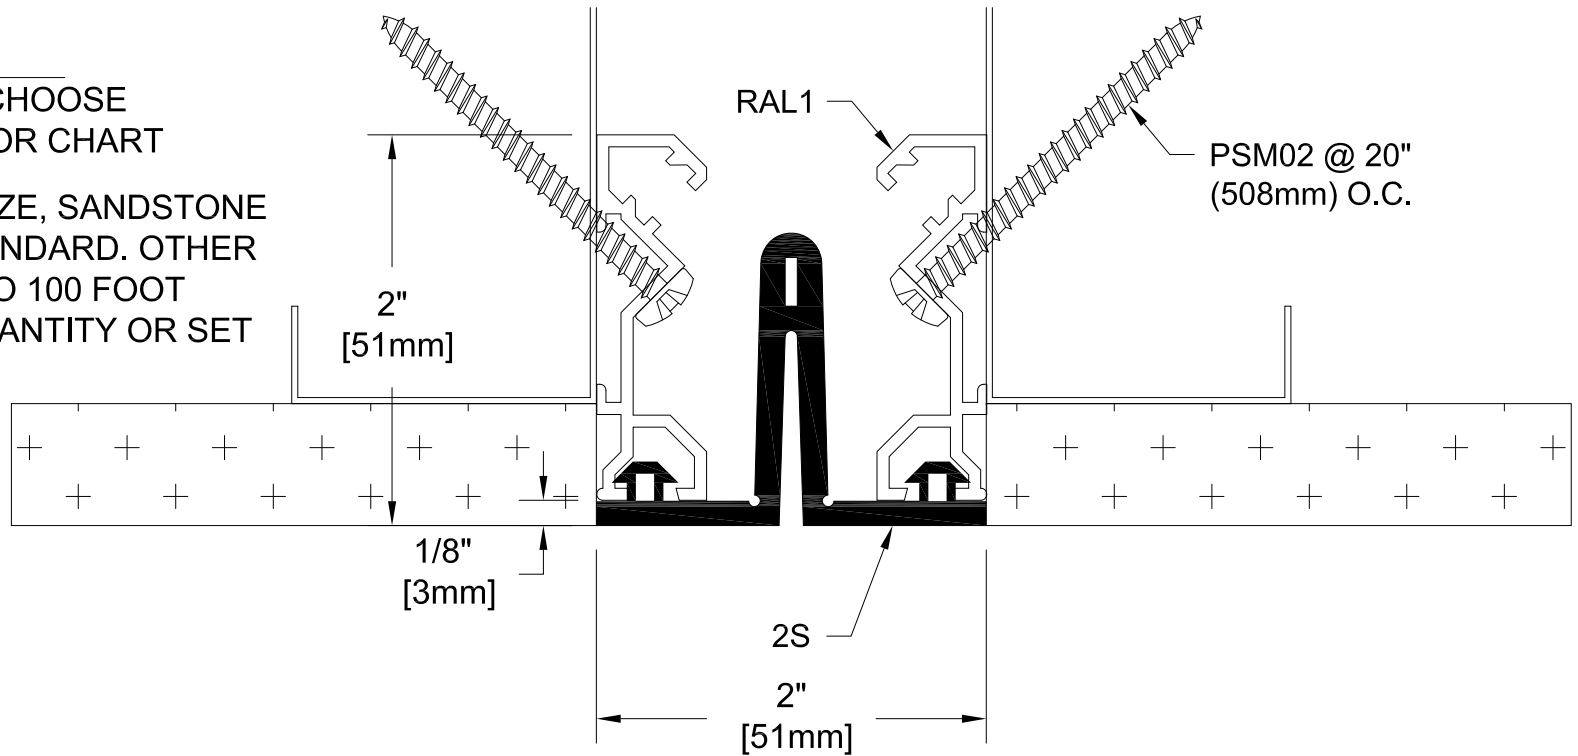

# IS-2

INTERIOR FLAT SEAL  
 MILL FINISH ALUMINUM BASE  
 50% MOVEMENT

COLOR: \_\_\_\_\_  
 SILICONE COLORS: CHOOSE  
 FROM DOW 790 COLOR CHART

BLACK, GRAY, BRONZE, SANDSTONE  
 AND WHITE ARE STANDARD. OTHER  
 COLORS SUBJECT TO 100 FOOT  
 MINIMUM ORDER QUANTITY OR SET  
 UP CHARGES.