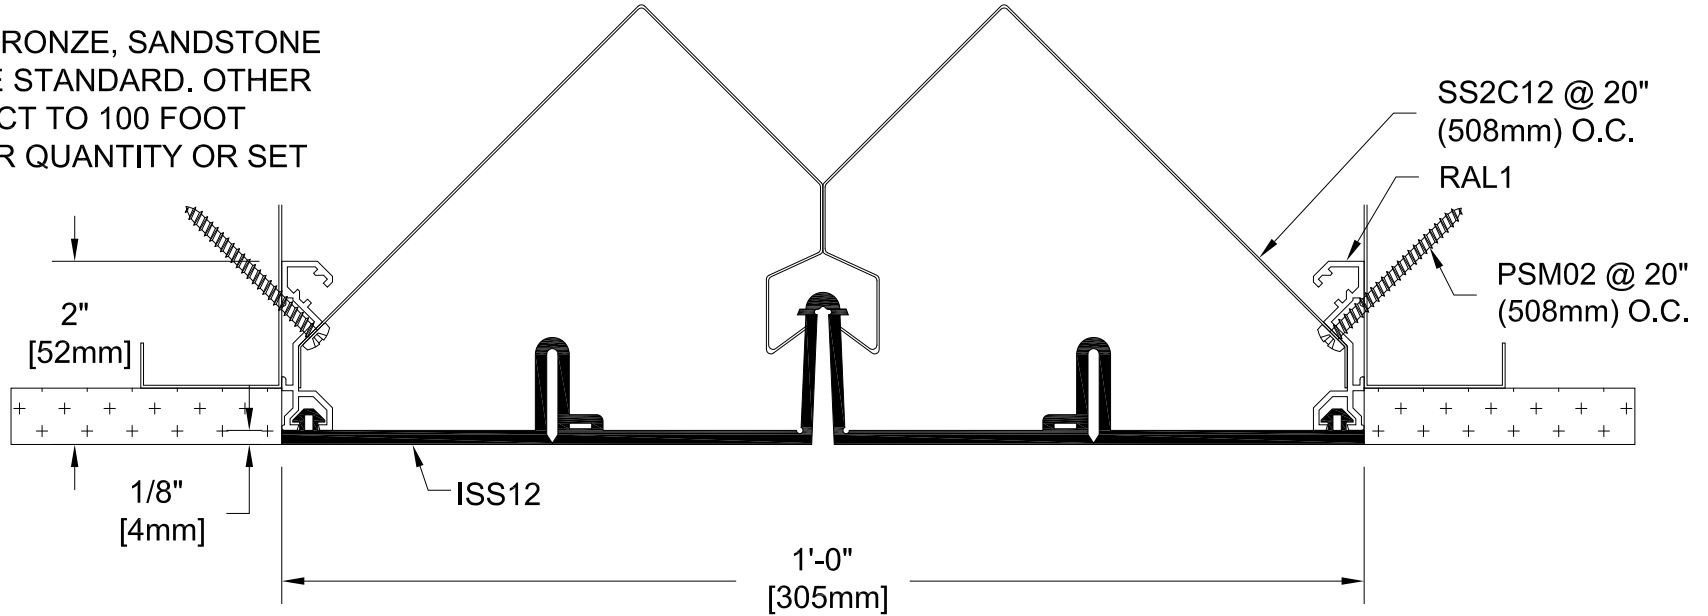

# IS-12

INTERIOR FLAT SEAL  
MILL FINISH ALUMINUM BASE  
50% MOVEMENT

COLOR:  
SILICONE COLORS: CHOOSE  
FROM DOW 790 COLOR CHART

BLACK, GRAY, BRONZE, SANDSTONE  
AND WHITE ARE STANDARD. OTHER  
COLORS SUBJECT TO 100 FOOT  
MINIMUM ORDER QUANTITY OR SET  
UP CHARGES.