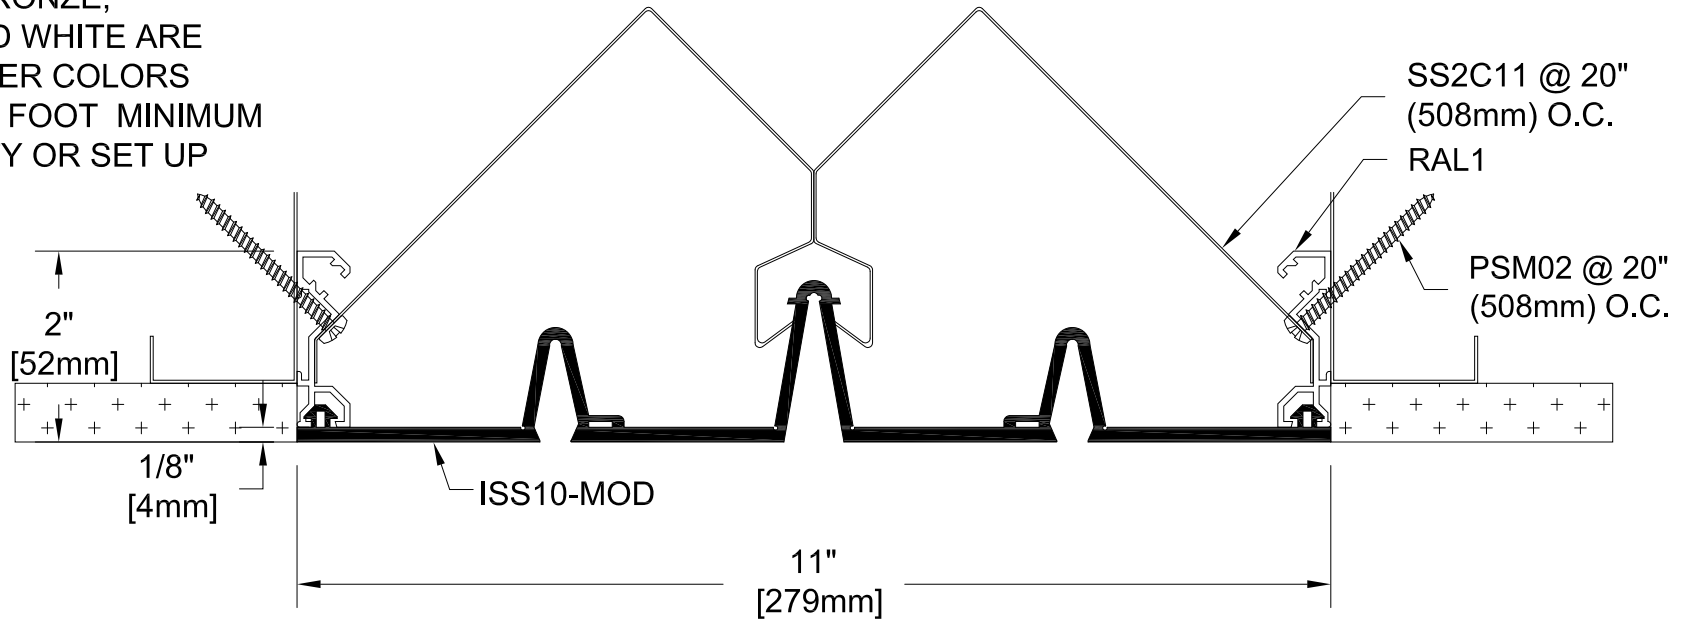

IS-11

INTERIOR FLAT SEAL
MILL FINISH ALUMINUM BASE
50% MOVEMENT

COLOR: _____
SILICONE COLORS: CHOOSE
FROM DOW 790 COLOR CHART

BLACK, GRAY, BRONZE,
SANDSTONE AND WHITE ARE
STANDARD. OTHER COLORS
SUBJECT TO 100 FOOT MINIMUM
ORDER QUANTITY OR SET UP
CHARGES.