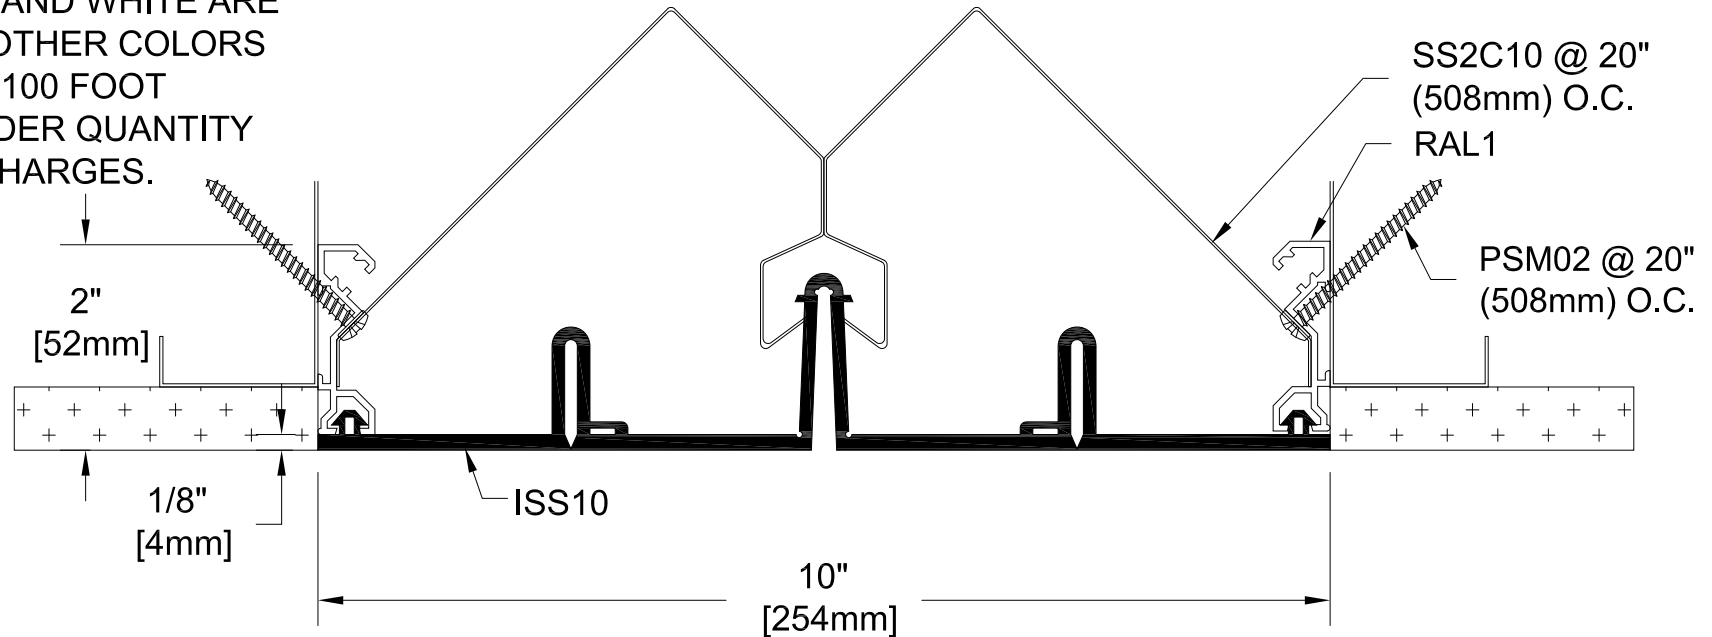

IS-10

INTERIOR FLAT SEAL
MILL FINISH ALUMINUM BASE
50% MOVEMENT

COLOR: _____
SILICONE COLORS: CHOOSE
FROM DOW 790 COLOR CHART

BLACK, GRAY, BRONZE,
SANDSTONE AND WHITE ARE
STANDARD. OTHER COLORS
SUBJECT TO 100 FOOT
MINIMUM ORDER QUANTITY
OR SET UP CHARGES.