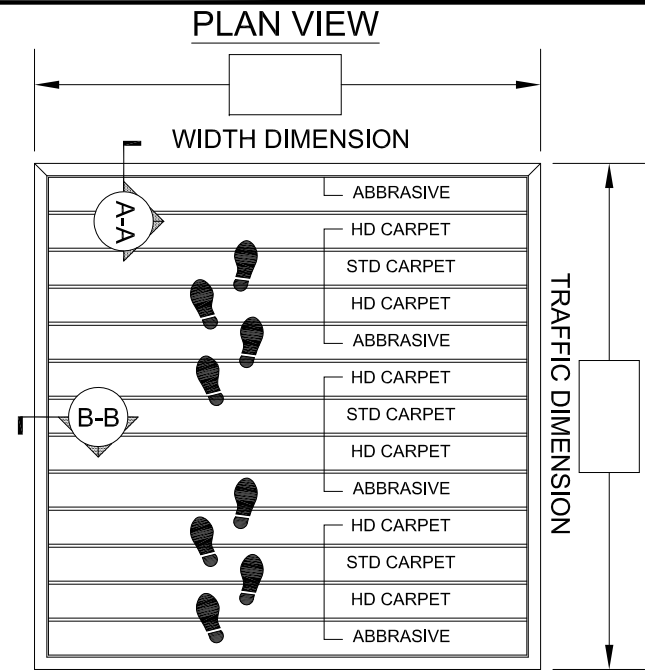

FMR-D  
 DESIGNER SERIES RECESSED FLOOR MAT  
 MILL FINISH ALUMINUM TREAD RAILS  
 w/ABRASIVE, CARPET, AND HEAVY DUTY CARPET INSERTS

**SECTION VIEW**

Project:
Customer:
SO#
Date:
Page ___ of ___
Scale: NTS

Pattern: <input type="checkbox"/> PAINTED DESERT (A: RED STONE, HD CPT: COFFEE BEAN, STD CPT: BURNT SIERRA) <input type="checkbox"/> BLUE LAGOON (A: RARE EARTH, HD CPT: BLUE SAPPHIRE, STD CPT: DENIM) <input type="checkbox"/> NIGHT SKY (A: BLACK RAIN, HD CPT: BLACK ONYX, STD CPT: GRAPHITE) <input type="checkbox"/> WARM CHESTNUT (A: RARE EARTH, HD CPT: COFFEE BEAN, STD CPT: FAWN)
--

Aluminum Finish:
------------------

Qty.:
-------

Drawn By: HRS
---------------

DUE TO SIZE, MAT MAY BE SHIPPED IN MULTIPLE SECTIONS;  
 INDICATE SPLIT LOCATION IF REQUIRED.

A CSW Industrials Company

The information contained herein is the proprietary property of BALCO®. No portion of it may be reproduced by any means or used in any form except for the purpose for which it was furnished. All rights of design and invention are hereby reserved.