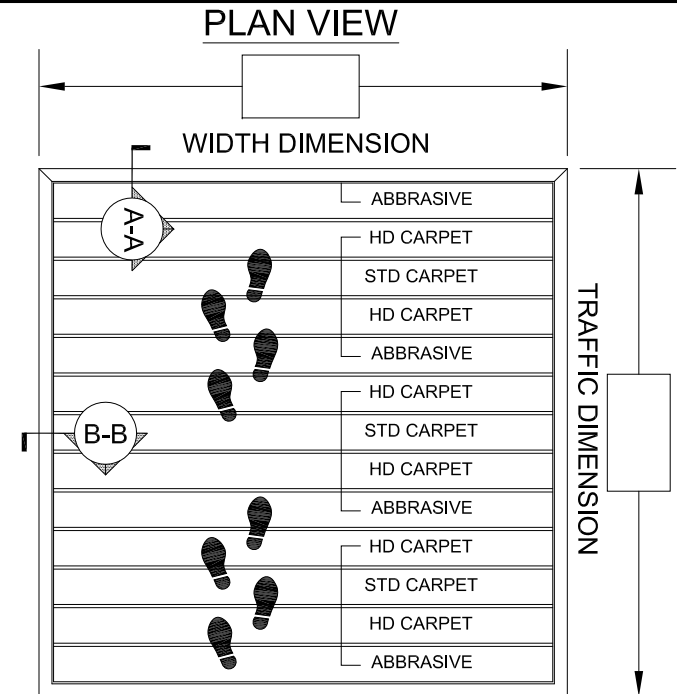

**FMR-D-NF-4SV**

DESIGNER SERIES RECESSED FLOOR MAT  
 MILL FINISH ALUMINUM TREAD RAILS  
 w/ABRASIVE, CARPET, AND HEAVY DUTY CARPET INSERTS  
 w/NO FRAME  
 w/4 SIDE VINYL

**Note:**  
 \*\*Size mat 1/8" (3mm), or 1/16" (2mm) each side,  
 smaller than inside pit or frame.

DUE TO SIZE, MAT MAY BE SHIPPED IN MULTIPLE SECTIONS;  
 INDICATE SPLIT LOCATION IF REQ'D.

Aluminum Finish:

Qty.:

Drawn By: RJT

The information contained herein is the proprietary property of **BALCO, INC.** No portion of it may be reproduced by any means or used in any form except for the purpose for which it was furnished. All rights of design and invention are hereby reserved.