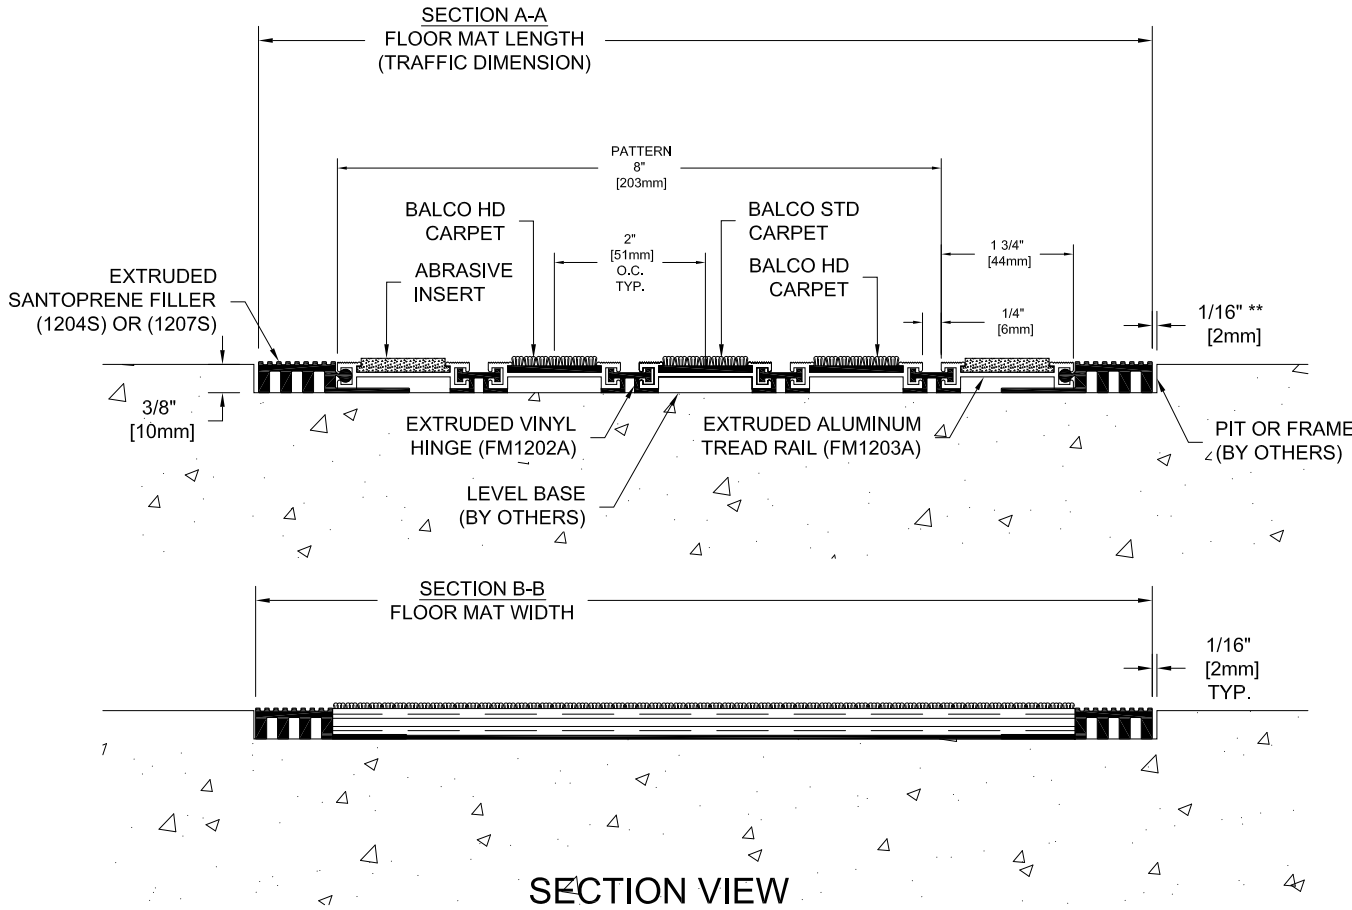

**FMR-D-NF-4SV**

DESIGNER SERIES RECESSED FLOOR MAT  
 MILL FINISH ALUMINUM TREAD RAILS  
 w/ABRASIVE, CARPET, AND HEAVY DUTY CARPET INSERTS  
 w/NO FRAME  
 w/4 SIDE VINYL

**Note:**  
 \*\*Size mat 1/8" (3mm), or 1/16" (2mm) each side,  
 smaller than inside pit or frame.

DUE TO SIZE, MAT MAY BE SHIPPED IN MULTIPLE SECTIONS;  
 INDICATE SPLIT LOCATION IF REQ'D.

Aluminum Finish:

Qty.:

Drawn By: RJT

The information contained herein is the proprietary property of **BALCO, INC.** No portion of it may be reproduced by any means or used in any form except for the purpose for which it was furnished. All rights of design and invention are hereby reserved.