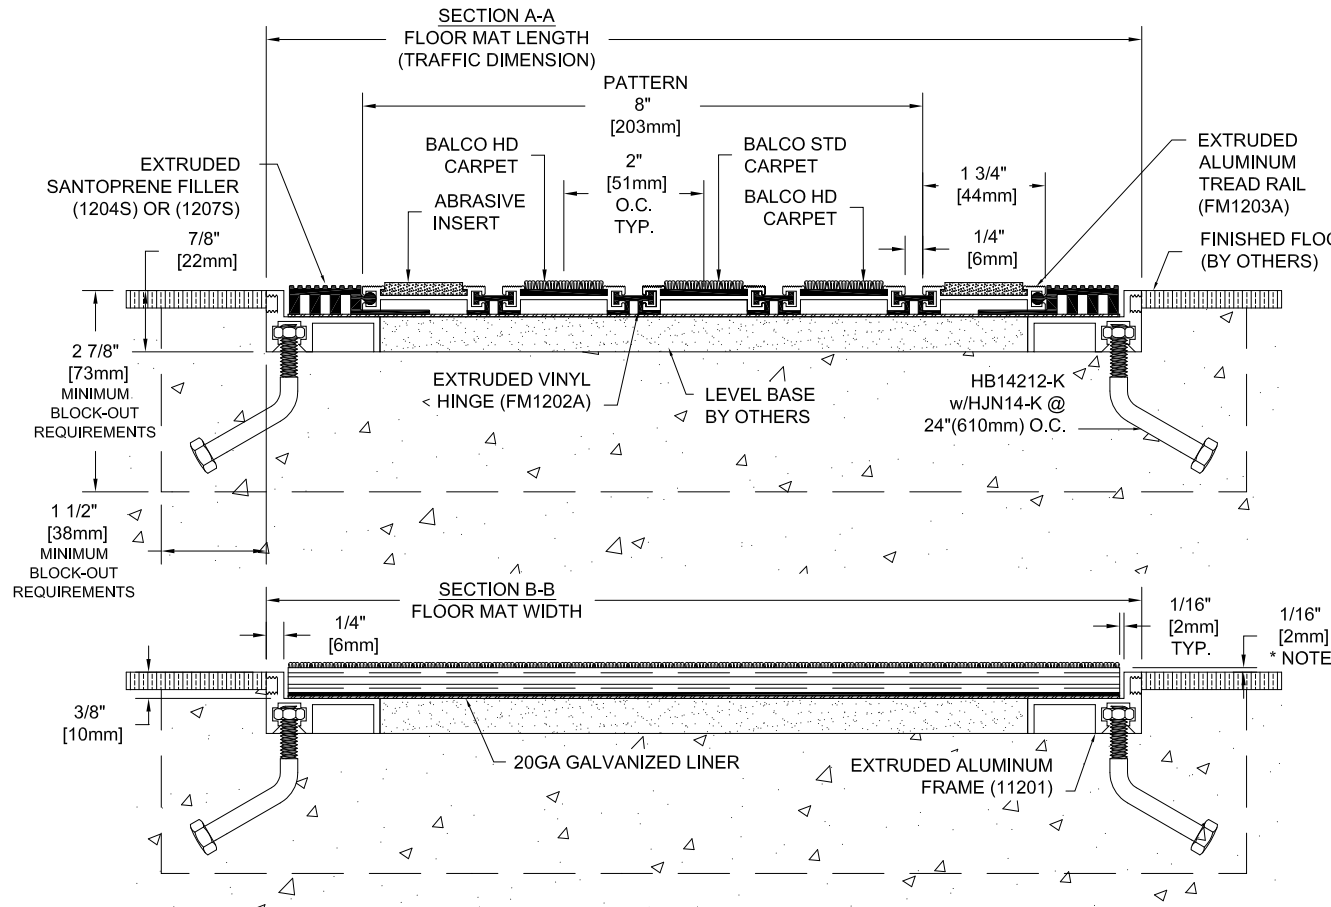

FMR-D-L

DESIGNER SERIES RECESSED FLOOR MAT
 MILL FINISH ALUMINUM TREAD RAILS
 MILL FINISH ALUMINUM FRAME
 w/ABRASIVE, CARPET, AND HEAVY DUTY CARPET INSERTS
 w/20GA GALVANIZED LINER

NOTE: MAT WILL BE APPROXIMATELY 1/16"
 HIGHER THAN FRAME DUE TO LINER.