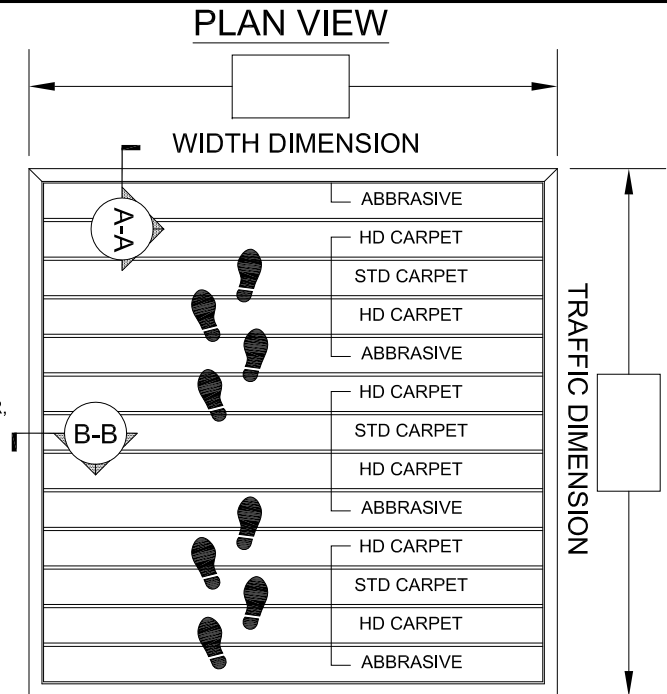

FMR-D-L

DESIGNER SERIES RECESSED FLOOR MAT
 MILL FINISH ALUMINUM TREAD RAILS
 MILL FINISH ALUMINUM FRAME
 w/ABRASIVE, CARPET, AND HEAVY DUTY CARPET INSERTS
 w/20GA GALVANIZED LINER

NOTE: MAT WILL BE APPROXIMATELY 1/16"
 HIGHER THAN FRAME DUE TO LINER.

SECTION VIEW

DUE TO SIZE, MAT MAY BE SHIPPED IN MULTIPLE SECTIONS;
 INDICATE SPLIT LOCATION IF REQ'D.

Aluminum Finish:

Project: _____

Customer: _____

SO# _____

Date: _____

Page ___ of ___