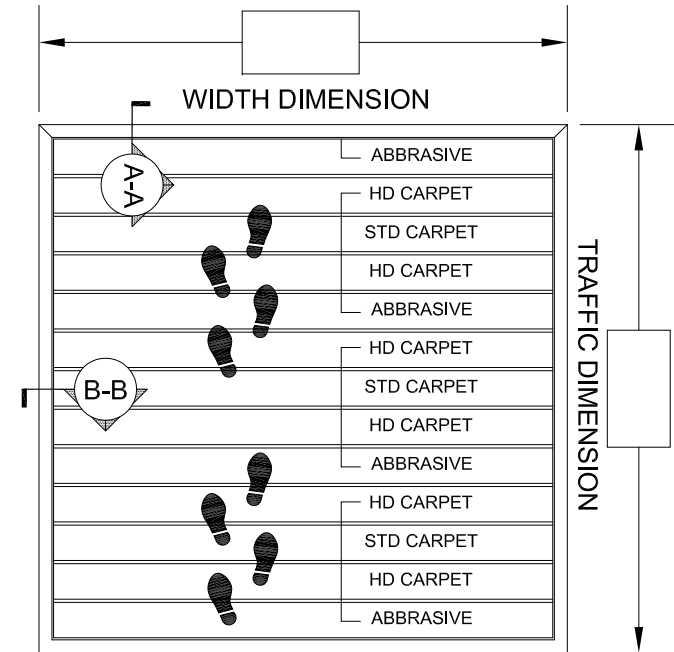

FMR-D-CL

DESIGNER SERIES RECESSED FLOOR MAT
 CLEAR ANODIZED FINISH ALUMINUM TREAD RAILS
 CLEAR ANODIZED FINISH ALUMINUM FRAME
 w/ABRASIVE, CARPET, AND HEAVY DUTY CARPET INSERTS

SECTION VIEW

PLAN VIEW

DUE TO SIZE, MAT MAY BE SHIPPED IN MULTIPLE SECTIONS;
 INDICATE SPLIT LOCATION IF REQ'D.