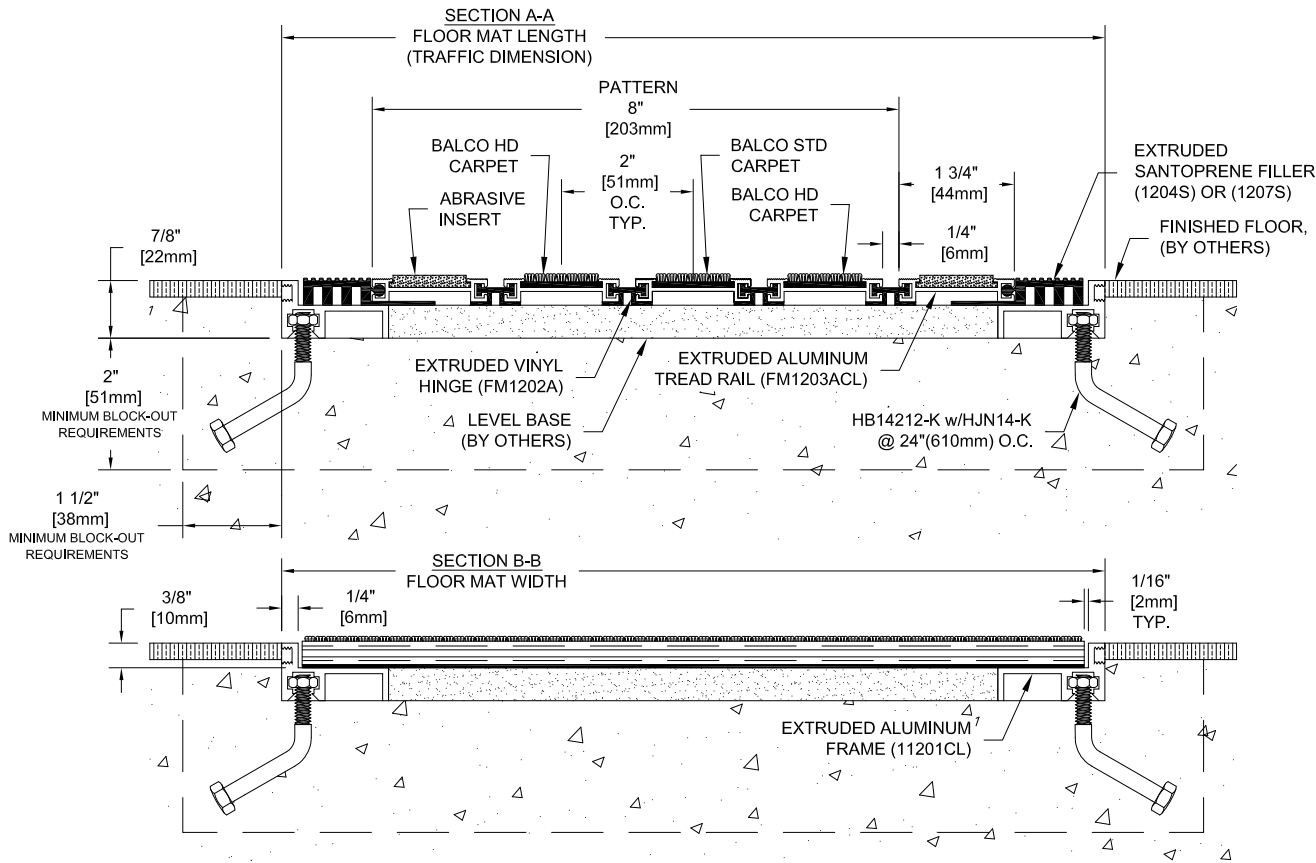

FMR-D-CL

DESIGNER SERIES RECESSED FLOOR MAT
 CLEAR ANODIZED FINISH ALUMINUM TREAD RAILS
 CLEAR ANODIZED FINISH ALUMINUM FRAME
 w/ABRASIVE, CARPET, AND HEAVY DUTY CARPET INSERTS

SECTION VIEW

PLAN VIEW

DUE TO SIZE, MAT MAY BE SHIPPED IN MULTIPLE SECTIONS;
 INDICATE SPLIT LOCATION IF REQ'D.