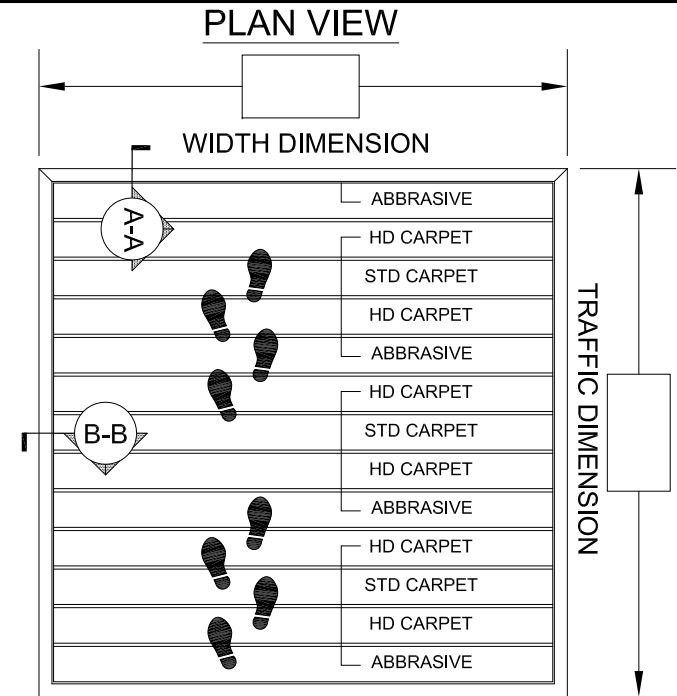

**FMR-D-CL**

DESIGNER SERIES RECESSED FLOOR MAT  
 CLEAR ANODIZED FINISH ALUMINUM TREAD RAILS  
 CLEAR ANODIZED FINISH ALUMINUM FRAME  
 w/ABRASIVE, CARPET, AND HEAVY DUTY CARPET INSERTS

**SECTION VIEW**