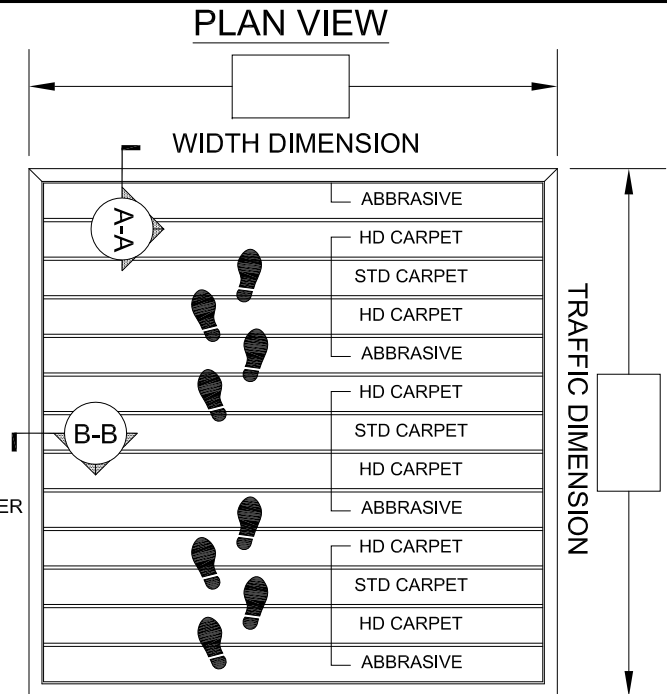

**FMR-D-AAF**  
 DESIGNER SERIES RECESSED FLOOR MAT  
 MILL FINISH ALUMINUM TREAD RAILS  
 MILL FINISH ALUMINUM FRAME  
 w/ABRASIVE, CARPET, AND HEAVY DUTY CARPET INSERTS  
 w/ALUMINUM ANGLE FRAME

DUE TO SIZE, MAT MAY BE SHIPPED IN MULTIPLE SECTIONS;  
 INDICATE SPLIT LOCATION IF REQ'D.