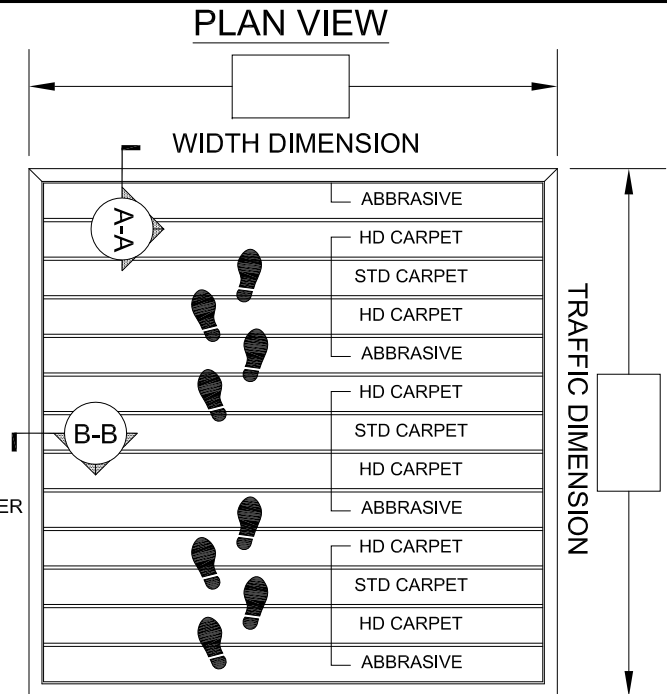

FMR-D-AAF

DESIGNER SERIES RECESSED FLOOR MAT
 MILL FINISH ALUMINUM TREAD RAILS
 MILL FINISH ALUMINUM FRAME
 w/ABRASIVE, CARPET, AND HEAVY DUTY CARPET INSERTS
 w/ALUMINUM ANGLE FRAME

DUE TO SIZE, MAT MAY BE SHIPPED IN MULTIPLE SECTIONS;
 INDICATE SPLIT LOCATION IF REQ'D.