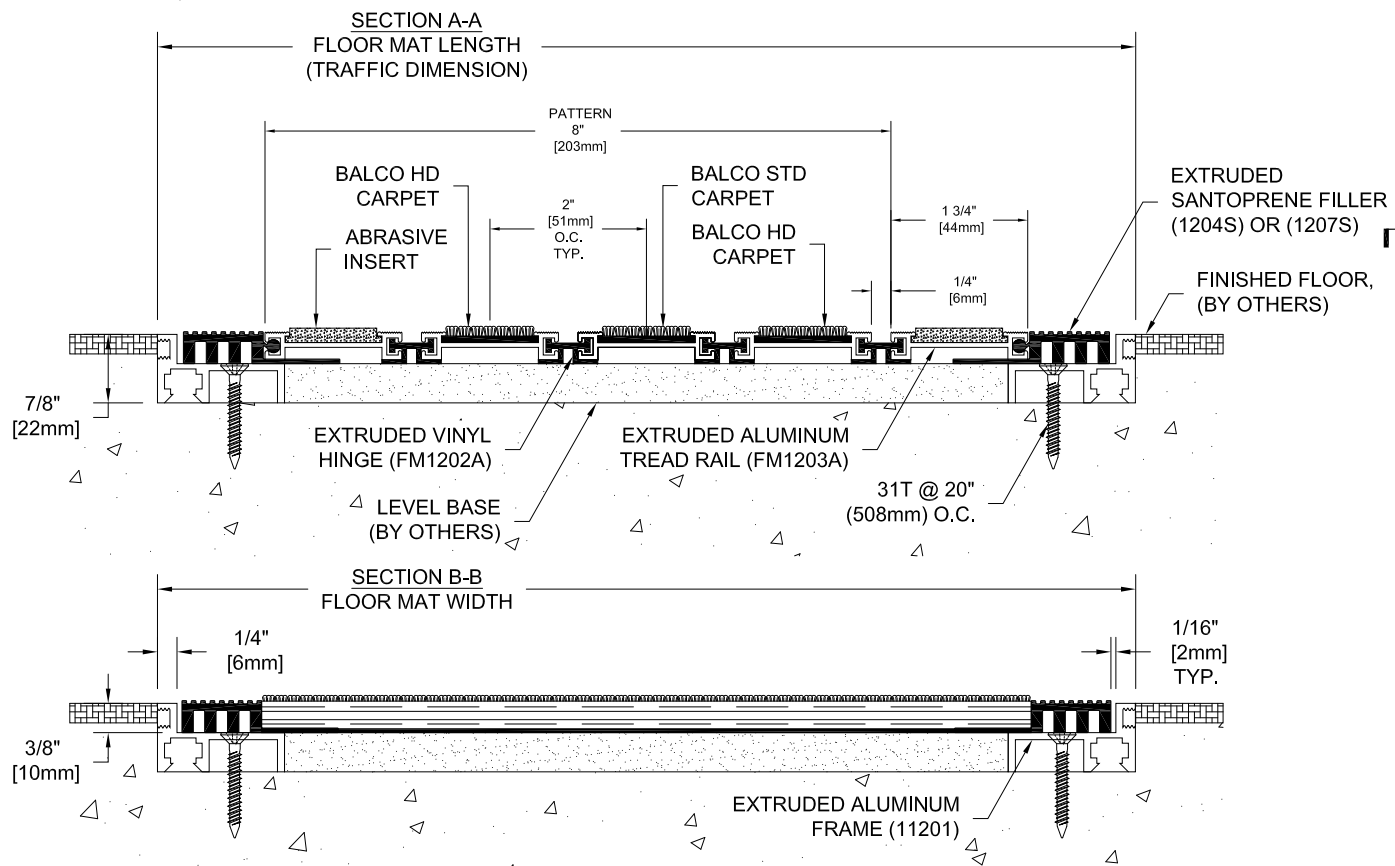

FMR-D-MOD-4SV

DESIGNER SERIES RECESSED FLOOR MAT
 MILL FINISH ALUMINUM TREAD RAILS
 MILL FINISH ALUMINUM FRAME
 w/ABRASIVE, CARPET, AND HEAVY DUTY CARPET INSERTS
 w/MODIFIED ANCHORS
 w/4SIDE SQUARE VINYL

SECTION VIEW

DUE TO SIZE, MAT MAY BE SHIPPED IN MULTIPLE SECTIONS;
 INDICATE SPLIT LOCATION IF REQ'D.

Aluminum Finish:

Project: _____
 Customer: _____
 SO# _____
 Date: _____
 Page ___ of ___ Scale: NTS

Pattern: