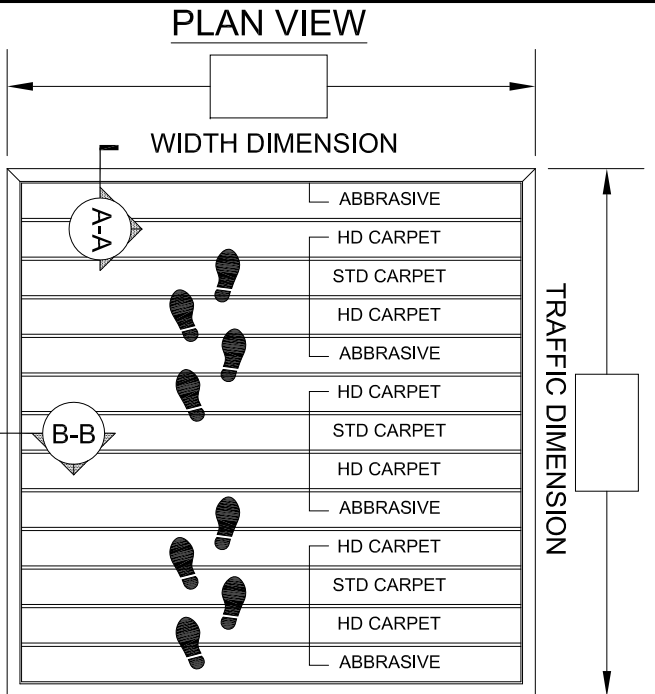

FMR-D-MOD-4SV

DESIGNER SERIES RECESSED FLOOR MAT
 MILL FINISH ALUMINUM TREAD RAILS
 MILL FINISH ALUMINUM FRAME
 w/ABRASIVE, CARPET, AND HEAVY DUTY CARPET INSERTS
 w/MODIFIED ANCHORS
 w/4SIDE SQUARE VINYL

SECTION VIEW

DUE TO SIZE, MAT MAY BE SHIPPED IN MULTIPLE SECTIONS;
 INDICATE SPLIT LOCATION IF REQ'D.

Aluminum Finish:

Project: _____
 Customer: _____
 SO# _____
 Date: _____
 Page ___ of ___ Scale: NTS

Pattern: