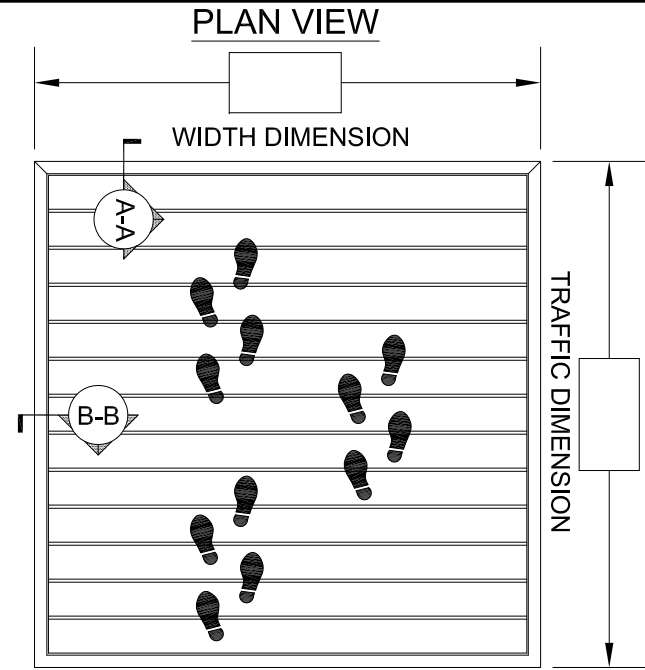

FMR-A
RECESSED FLOOR MAT
MILL FINISH ALUMINUM TREAD RAILS
w/ABRASIVE TREADS

SECTION VIEW

Project:
Customer:
SO#
Date:
Page ___ of ___
Scale: NTS

Length	Qty.	Color

Drawn By: HRS

Aluminum Finish:

Carpet/Vinyl/Abrasive Color:
 (See Color Selectors)

Perimeter or Hinge Vinyl Color:
 (Black/Gray/Bronze)

Qty.:

DUE TO SIZE, MAT MAY BE SHIPPED IN MULTIPLE SECTIONS;
 INDICATE SPLIT LOCATION IF REQ'D.

A CSW Industrials Company

The information contained herein is the proprietary property of BALCO®. No portion of it may be reproduced by any means or used in any form except for the purpose for which it was furnished. All rights of design and invention are hereby reserved.