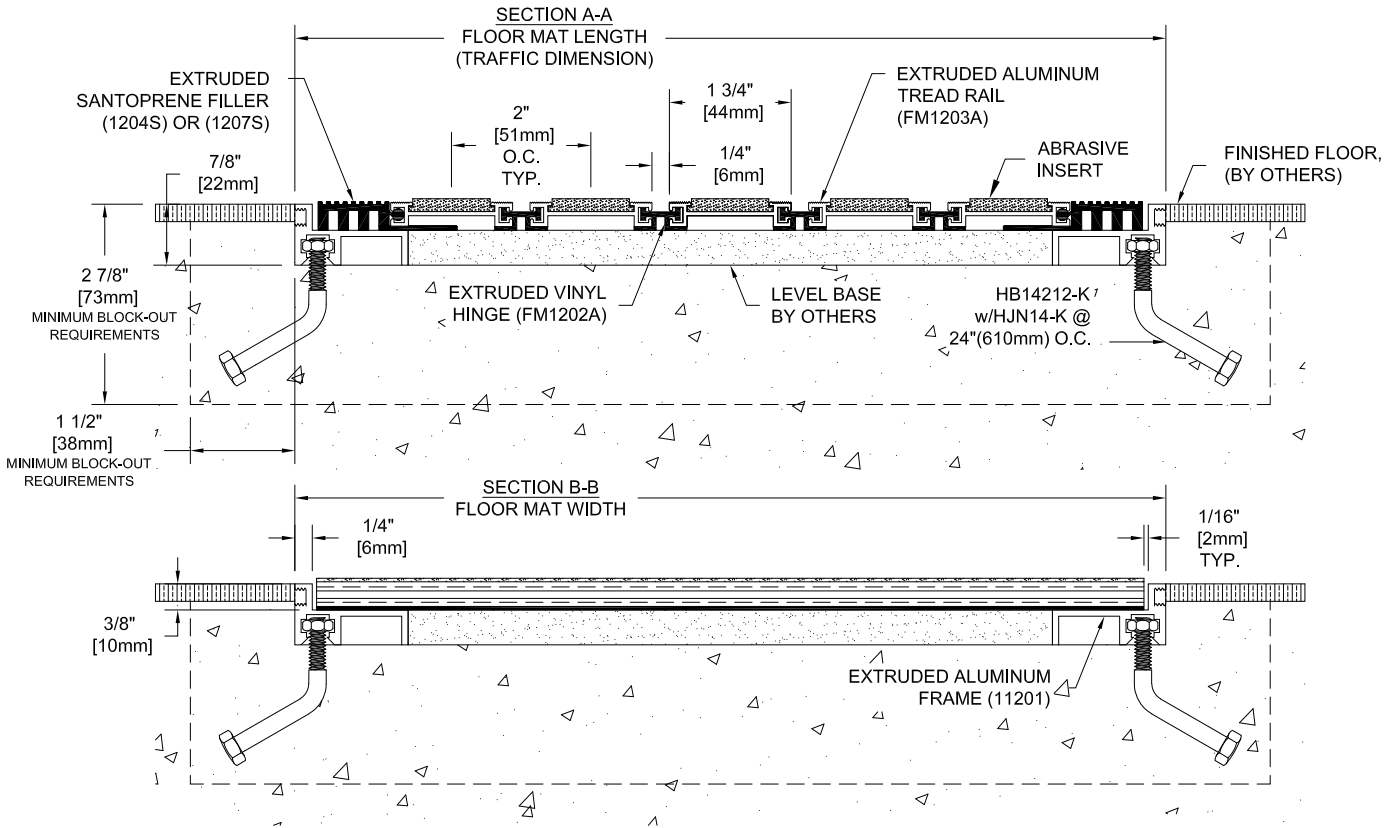

FMR-A
RECESSED FLOOR MAT
MILL FINISH ALUMINUM TREAD RAILS
w/ABRASIVE TREADS

SECTION VIEW

Project:
Customer:
SO#
Date:
Page ___ of ___
Scale: NTS

Length	Qty.	Color

Drawn By: HRS

Aluminum Finish:

Carpet/Vinyl/Abrasive Color:
 (See Color Selectors)

Perimeter or Hinge Vinyl Color:
 (Black/Gray/Bronze)

Qty.:

DUE TO SIZE, MAT MAY BE SHIPPED IN MULTIPLE SECTIONS;
 INDICATE SPLIT LOCATION IF REQ'D.

A CSW Industrials Company

The information contained herein is the proprietary property of BALCO®. No portion of it may be reproduced by any means or used in any form except for the purpose for which it was furnished. All rights of design and invention are hereby reserved.