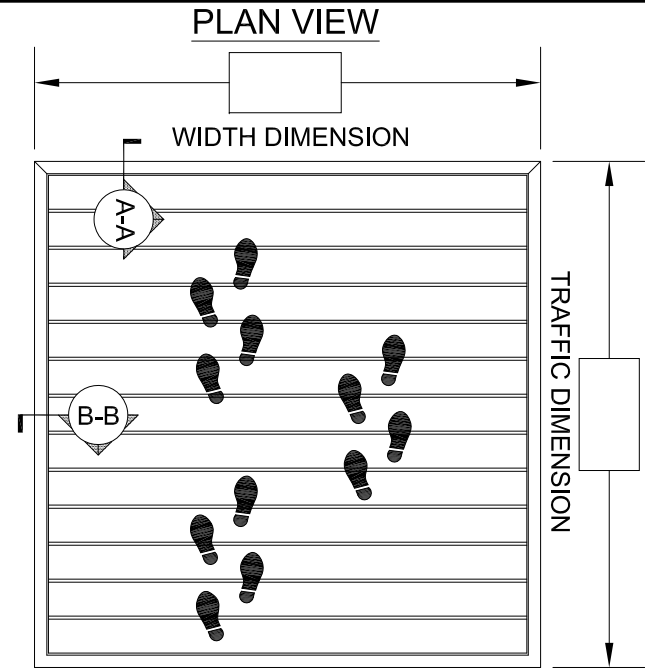

FMR-A
RECESSED FLOOR MAT
MILL FINISH ALUMINUM TREAD RAILS
w/ABRASIVE TREADS

Aluminum Finish:

Carpet/Vinyl/Abrasive Color:
 (See Color Selectors)

Perimeter or Hinge Vinyl Color:
 (Black/Gray/Bronze)

Qty.:

DUE TO SIZE, MAT MAY BE SHIPPED IN MULTIPLE SECTIONS;
 INDICATE SPLIT LOCATION IF REQ'D.

SECTION VIEW

Project: _____

Customer: _____

SO# _____

Date: _____

Page ___ of ___

Scale: NTS

Length	Qty.	Color