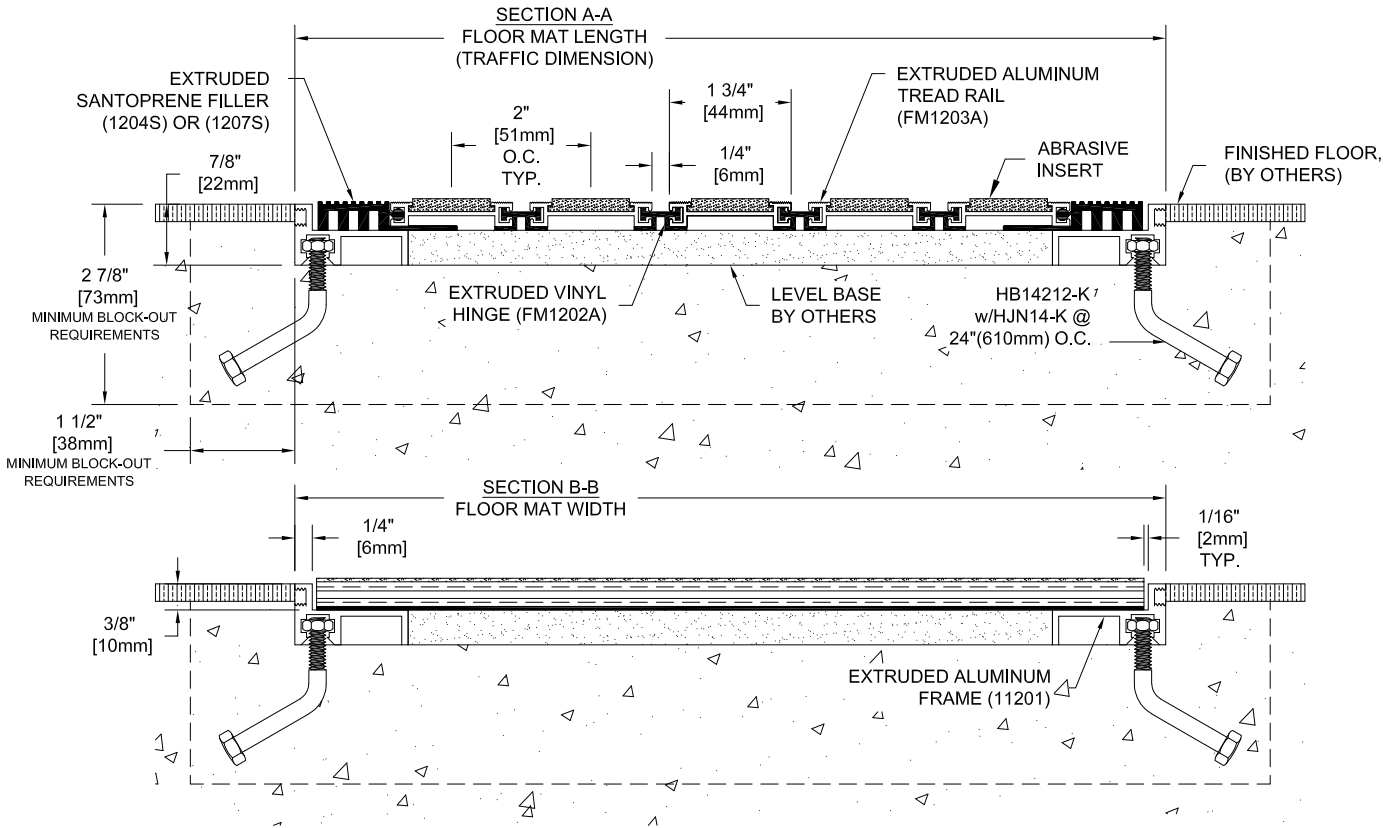

FMR-A
RECESSED FLOOR MAT
MILL FINISH ALUMINUM TREAD RAILS
w/ABRASIVE TREADS

Aluminum Finish:

Carpet/Vinyl/Abrasive Color:
 (See Color Selectors)

Perimeter or Hinge Vinyl Color:
 (Black/Gray/Bronze)

Qty.:

DUE TO SIZE, MAT MAY BE SHIPPED IN MULTIPLE SECTIONS;
 INDICATE SPLIT LOCATION IF REQ'D.