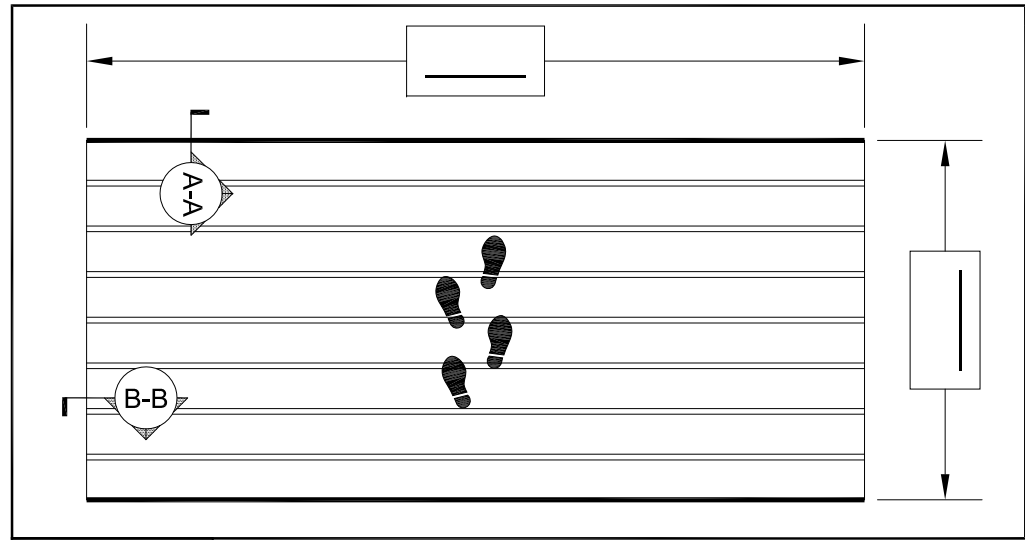

FMR-A NO FRAME & 4 SIDED VINYL
 RECESSED FLOOR MAT
 MILL FINISH ALUMINUM TREAD RAILS
 w/ABRASIVE INSERTS

Note:
 **Size mat 1/8" (3mm), or 1/16" (2mm) each side,
 smaller than inside pit or frame.

SECTION VIEWS

Carpet/Vinyl/Abrasive Color
 (See Color Selectors)

Perimeter/Hinge Vinyl Color
 (Black/Gray/Bronze)

Scale: NTS

Page of

PLAN VIEW

Note: Due to size, mat may be shipped in multiple sections;
 indicate split location if req'd.