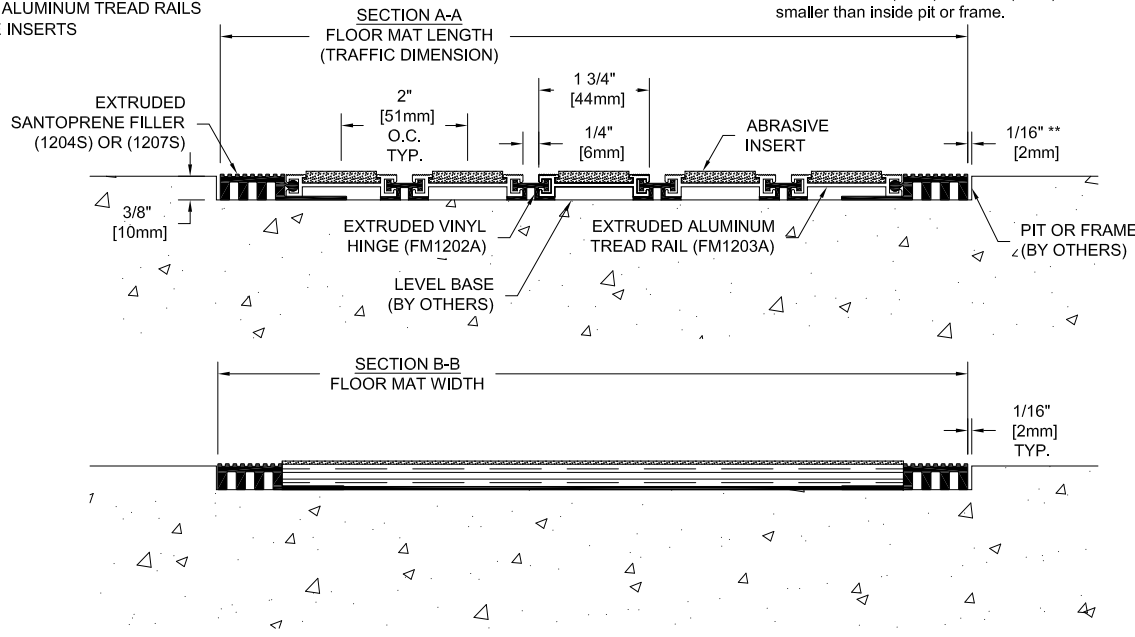

FMR-A NO FRAME & 4 SIDED VINYL
 RECESSED FLOOR MAT
 MILL FINISH ALUMINUM TREAD RAILS
 w/ABRASIVE INSERTS

Note:
 **Size mat 1/8" (3mm), or 1/16" (2mm) each side,
 smaller than inside pit or frame.

SECTION VIEWS