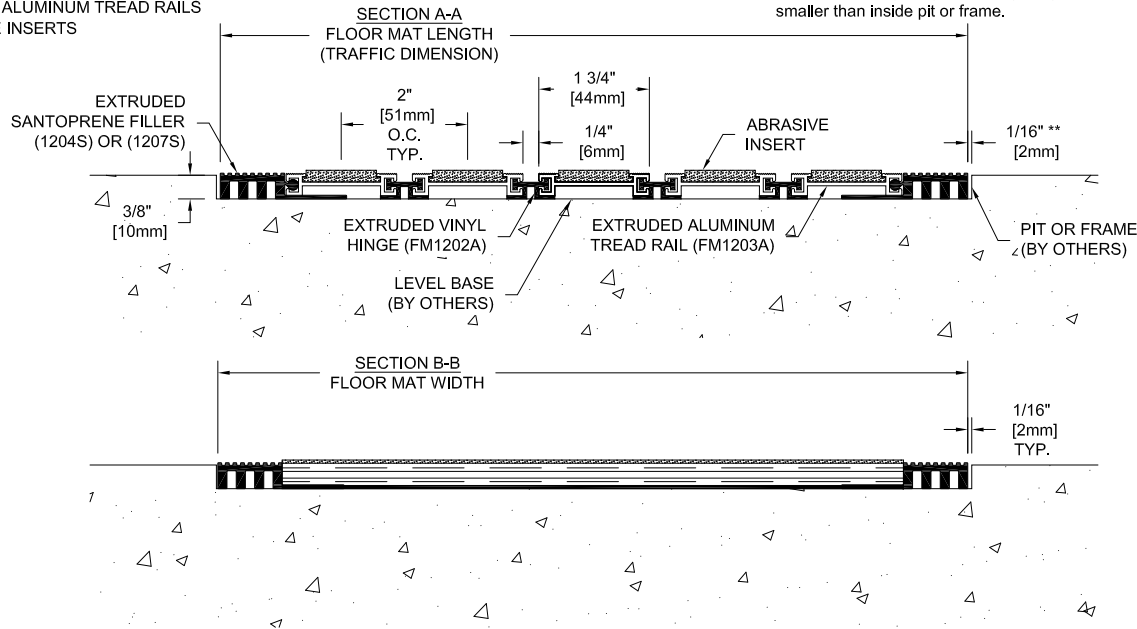

**FMR-A NO FRAME & 4 SIDED VINYL**

RECESSED FLOOR MAT  
MILL FINISH ALUMINUM TREAD RAILS  
w/ABRASIVE INSERTS

Note:  
\*\*Size mat 1/8" (3mm), or 1/16" (2mm) each side,  
smaller than inside pit or frame.