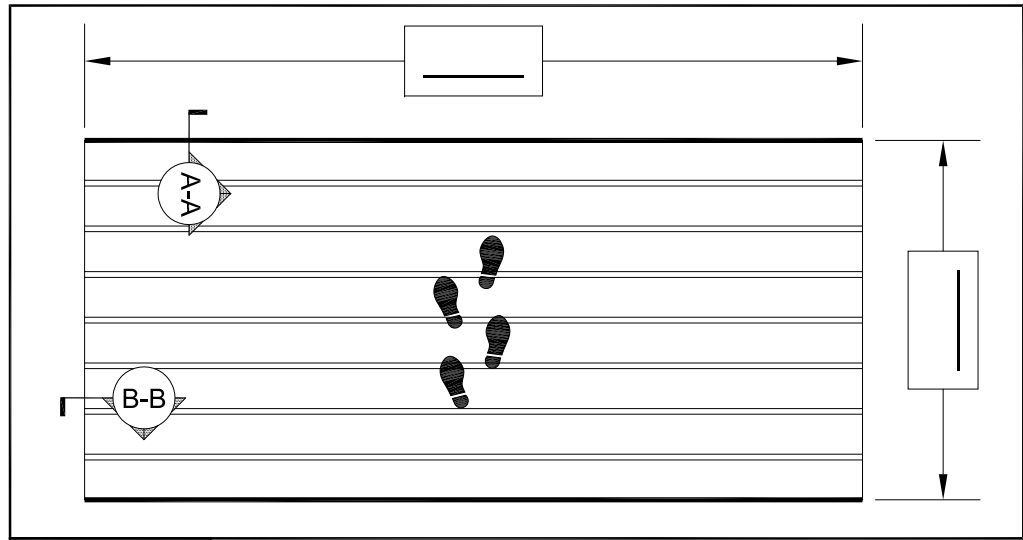

**FMR-A NO FRAME & 4 SIDED VINYL**

RECESSED FLOOR MAT  
MILL FINISH ALUMINUM TREAD RAILS  
w/ABRASIVE INSERTS

Note:  
\*\*Size mat 1/8" (3mm), or 1/16" (2mm) each side,  
smaller than inside pit or frame.

Note: Due to size, mat may be shipped in multiple sections;  
indicate split location if req'd.

The information contained herein is the proprietary property  
of **BALCO, INC.** No portion of it may be reproduced by any means  
or used in any form except for the purpose for which it was furnished.  
All rights of design and invention are hereby reserved.