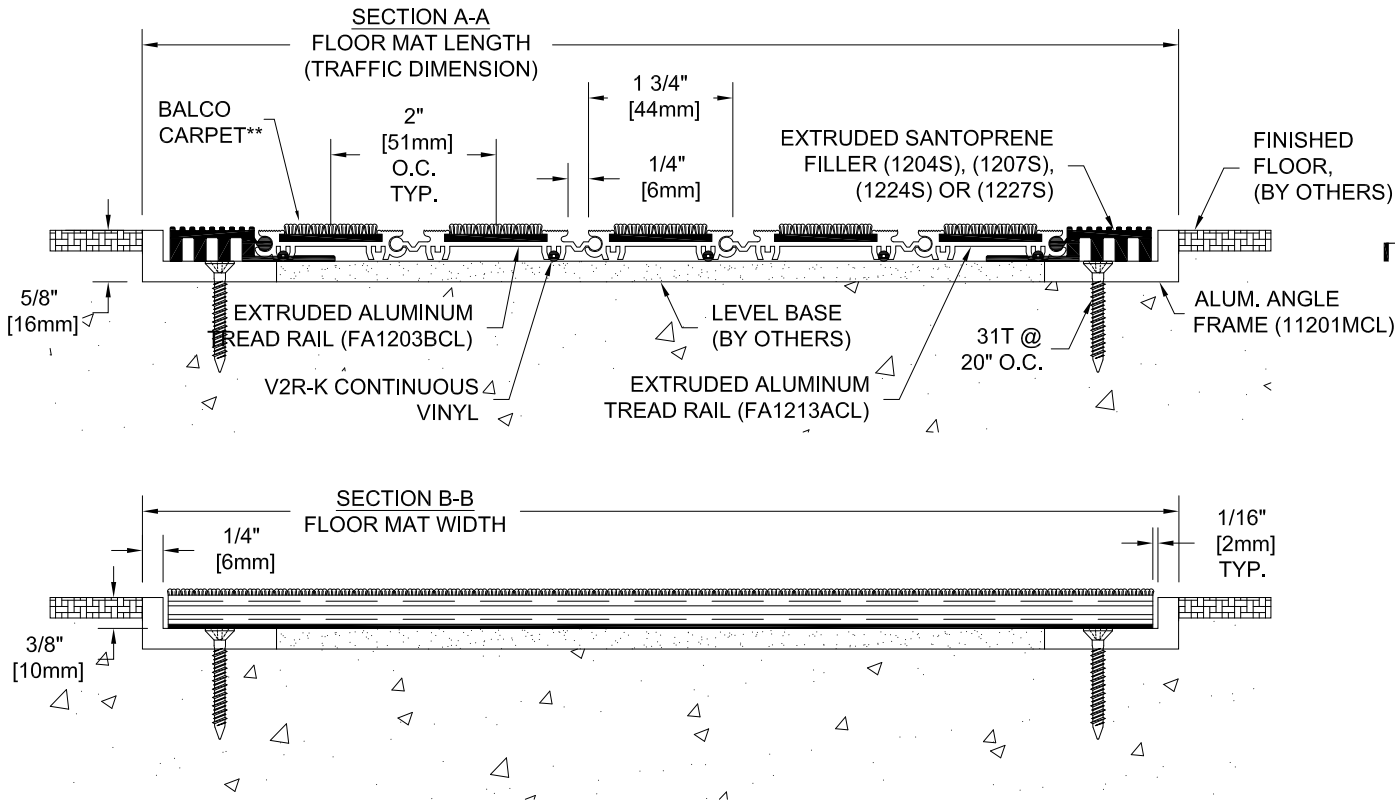

FM2R-C-AAF

RECESSED FLOOR MAT
 CLEAR ANODIZED FINISH ALUMINUM TREAD RAILS
 w/CARPET INSERT**
 w/ALUMINUM ANGLE FRAME

SECTION VIEW

DUE TO SIZE, MAT MAY BE SHIPPED IN MULTIPLE SECTIONS;
 INDICATE SPLIT LOCATION IF REQ'D.